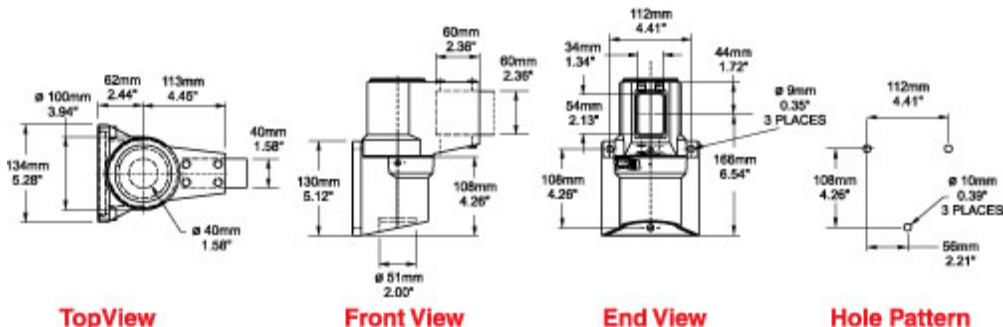

## Tara Plus Wall Joint TPSSWJ Series

- Accepts 60x40mm rectangular tube perpendicular to its mounting surface.
- Die-cast Aluminum G Al Si 12.
- Rotates 186°.
- Accessible from the top.

Part No. **R149-010-000**