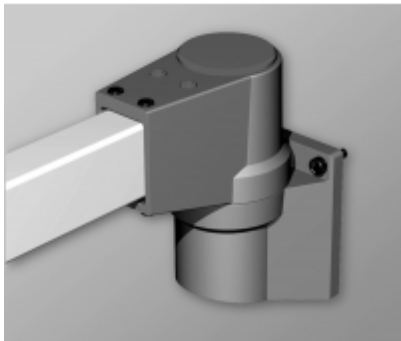

## Tara Plus Wall Joint TPSSWJ Series

- Accepts 60x40mm rectangular tube perpendicular to its mounting surface.
- Die-cast Aluminum G Al Si 12.
- Rotates 186°.
- Accessible from the top.

Part No. **R149-010-000**