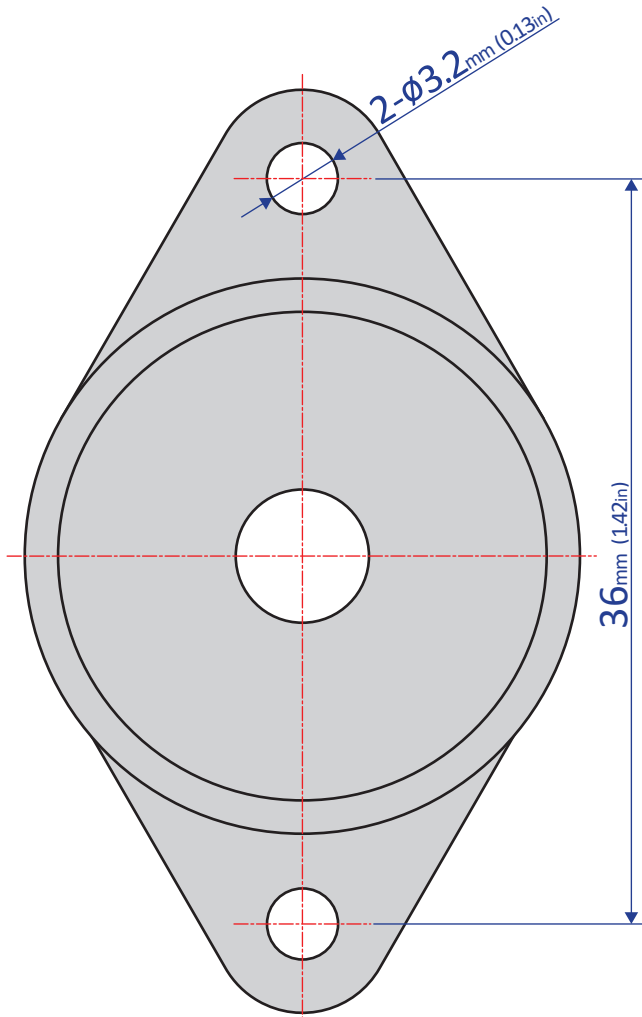

FFD-28FS Series

ROTARY/FRICTION DAMPER

Bansbach
easylift®

50 West Drive • Melbourne, Florida 32904
(321) 253-1999 • www.easylift.com • www.damper.net