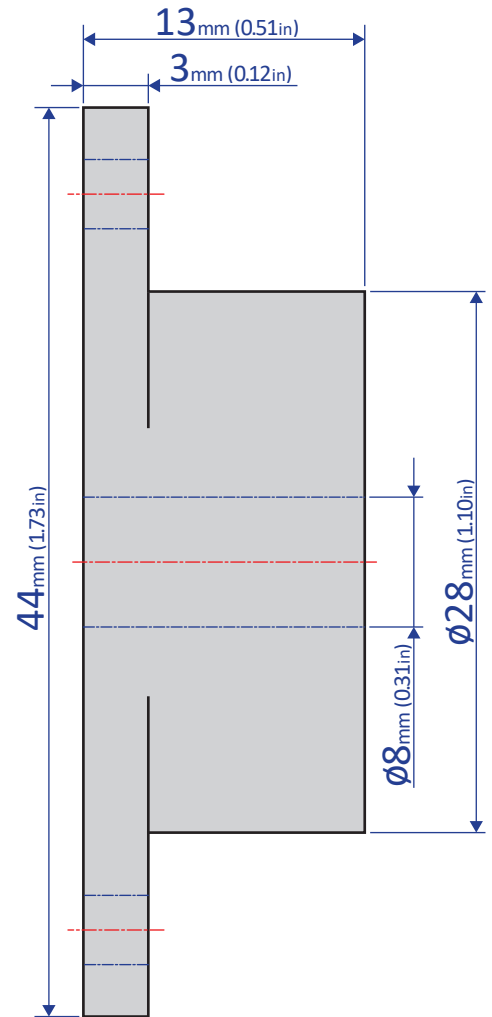

FFD-28FS Series

ROTARY/FRICTION DAMPER

Bansbach
easylift®

50 West Drive • Melbourne, Florida 32904
(321) 253-1999 • www.easylift.com • www.damper.net