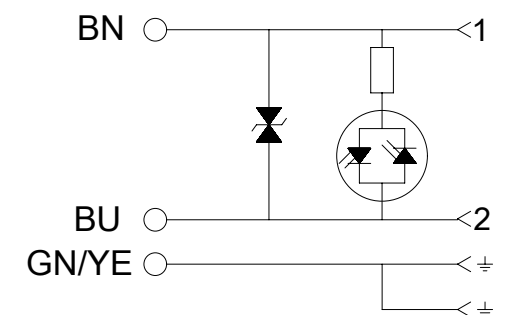

ELECTRICAL DIAGRAM R0

ELECTRICAL DIAGRAM R2

ELECTRICAL DIAGRAM S0

ELECTRICAL DIAGRAM S1

ELECTRICAL DIAGRAM S3

ELECTRICAL DIAGRAM NS

Technical Spec:
Supply Voltage: See PN KEY
Max. current: 5A; A1-C4-S0
1,5A; R2
Contact Resistance: ≤15milliohms max.
Operating Temperature:
with NBR Gasket: -40°C +90°C
with Silicone: -40°C +125°C