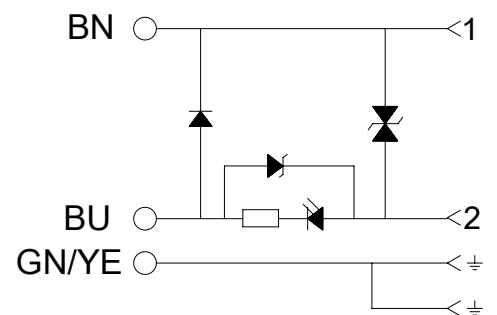

ELECTRICAL DIAGRAM R0

ELECTRICAL DIAGRAM R2

ELECTRICAL DIAGRAM S0

ELECTRICAL DIAGRAM S1

ELECTRICAL DIAGRAM S3

ELECTRICAL DIAGRAM NS

Technical Spec:
Supply Voltage: See PN KEY
Max. current: 5A; A1-C4-S0
1,5A; R2
Contact Resistance: ≤15milliohms max.
Operating Temperature:
with NBR Gasket: -40°C +90°C
with Silicone: -40°C +125°C