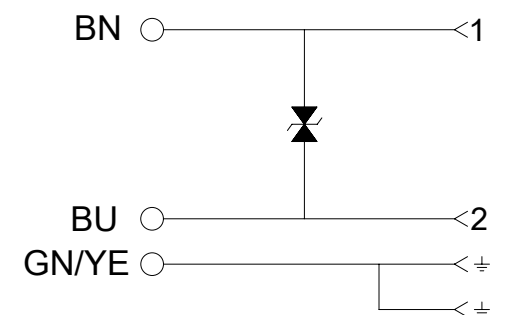

ELECTRICAL DIAGRAM R0

ELECTRICAL DIAGRAM R2

ELECTRICAL DIAGRAM S0

ELECTRICAL DIAGRAM S1

ELECTRICAL DIAGRAM S3

ELECTRICAL DIAGRAM NS

Technical Spec:
Supply Voltage: See PN KEY
Max. current: 5A; A1-C4-S0
1,5A; R2
Contact Resistance: ≤15milliohms max.
Operating Temperature:
with NBR Gasket: -40°C +90°C
with Silicone: -40°C +125°C