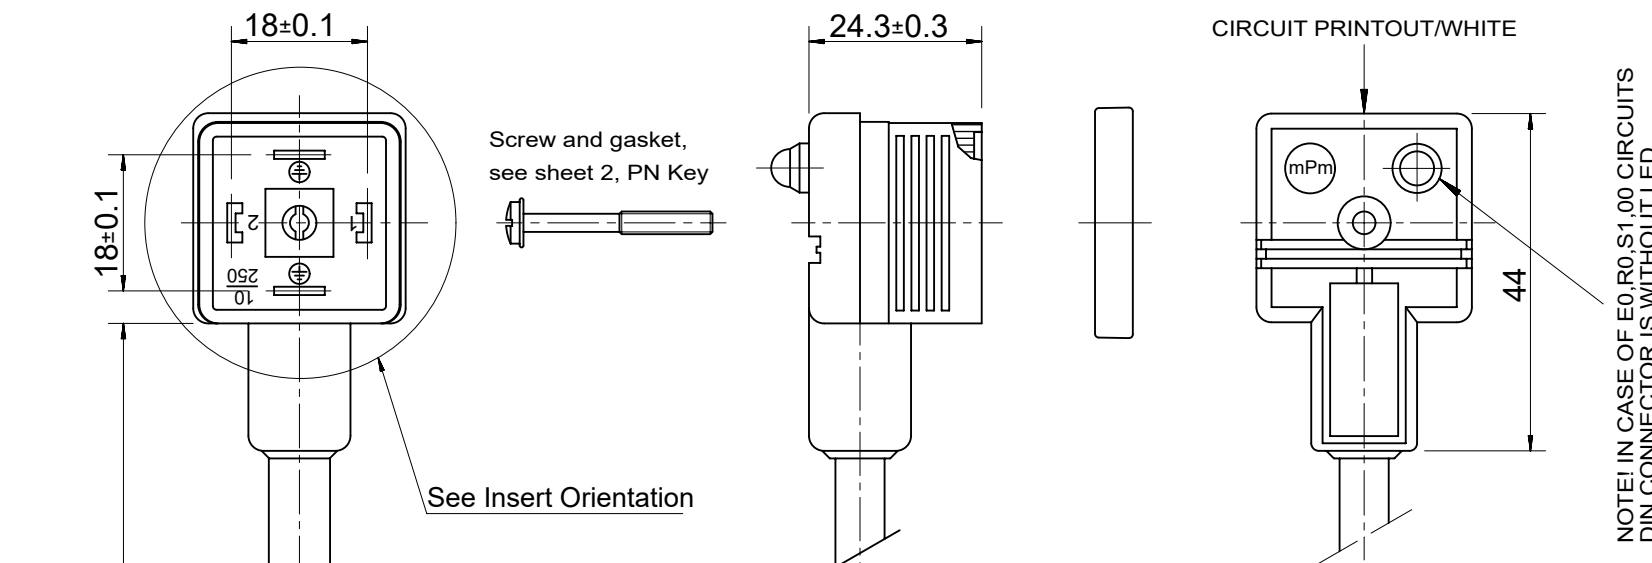

DOUBLE EARTH ON 6H & 12H E452XXXXXX1XXXX	EARTH PIN ON 12H E452XXXXXX2XXXX	EARTH PIN ON 6H E452XXXXXX6XXXX
DOUBLE EARTH ON 3H & 9H E452XXXXXX4XXXX	EARTH PIN ON 3H E452XXXXXX3XXXX	EARTH PIN ON 9H E452XXXXXX9XXXX

Table of length tolerances [mm]		
Over	Up to and including	Tolerance (+)
0	1000	±20
1000	3000	±30
3000	5000	±40
5000	10000	±50
10000	15000	±100
15000	20000	±150
20000		±L/100

ELECTRICAL DIAGRAM **R0**

ELECTRICAL DIAGRAM **C4**

ELECTRICAL DIAGRAM **S0**

ELECTRICAL DIAGRAM **S3**

ELECTRICAL DIAGRAM **A1**

ELECTRICAL DIAGRAM **C3**

ELECTRICAL DIAGRAM **E0**

ELECTRICAL DIAGRAM **R2**

ELECTRICAL DIAGRAM **C7**

ELECTRICAL DIAGRAM **S1**

ELECTRICAL DIAGRAM **00**

WITHOUT LED

NOTES:
1. FOR HARNESS WITH GROUND ONLY IN:
3H,6H,9H or 12H PIN 3 IS N/C.

THIS DRAWING CONTAINS INFORMATION THAT IS PROPRIETARY TO MOLEX ELECTRONIC TECHNOLOGIES, LLC AND SHOULD NOT BE USED WITHOUT WRITTEN PERMISSION

DIMENSION UNITS

mm

SCALE

NTS

GENERAL TOLERANCES (UNLESS SPECIFIED)

	MM	INCH
4 PLACES	±	±
3 PLACES	±	±
2 PLACES	±	±
1 PLACE	±	±
0 PLACES	±	±
ANGULAR TOL	± °	

DRAFT WHERE APPLICABLE MUST REMAIN WITHIN DIMENSIONS

FIRST ANGLE PROJECTION

CURRENT REV DESC: REVISION CREATED FOR REMOVING PRE-RELEASE STAMP

EC NO: 714567

DRWN: SUGEEB

CHK'D: GGA

APPR: GGA

2022/07/18

2022/07/19

2022/07/19

INITIAL REVISION:

DRWN: JMARSZALEK

APPR: MDYSZEWSKA

2012/08/27

2012/08/20

molex

E452XXXXXXXXXX

DIN FORM A EN 175301-803

PRODUCT CUSTOMER DRAWING

DOCUMENT NUMBER

SD-121050-001

DOC TYPE

PSD

DOC PART

001

REVISION

E1

MATERIAL NUMBER

SEE TABLE

CUSTOMER

GENERAL MARKET

SHEET NUMBER

1 OF 41

DOCUMENT STATUS	P1	RELEASE DATE	2022/07/19	09:04:35

FORMAT: Met-lega-master-ib-prod-A3
REVISION: E
DATE: 2020/01/14