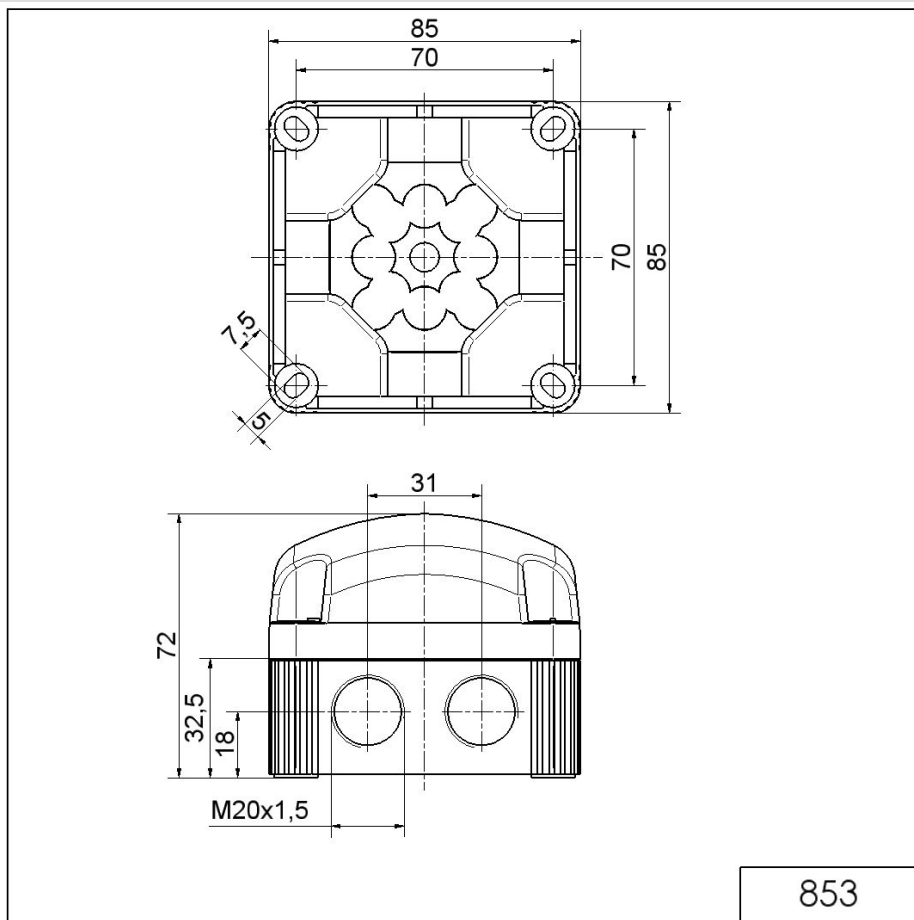

FlexSQUARE / LED Permanent Beacon 853

LED Perm. Beacon BWM 48VAC GN

DRAWING

! For additional installation and mounting information, refer to the appropriate user guide at www.werma.com. This printed copy is for information only and is subject to alteration.