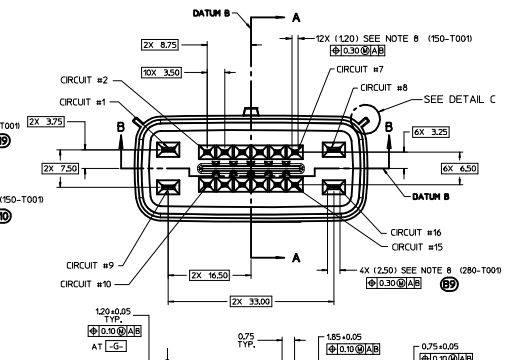

REV	DESCRIPTION	DATE	BY	CHK
088 B23	ADDED DRAFT DIRECTION SYMBOL	3-25-11		
088 B22	ADDED REF DIMENSION FOR LATCH HEIGHT	3-11-11		
088 B21	REMOVED THE WORD "OPTION" AT VIEW OF BACK ANGLE	3-11-11		
088 B20	CHANGED FROM 1.75 TO 1.80	3-11-11		
088 B19	ADDED 4X (0.805) AT BASE AND 12X (0.805) AT TIP FOR 2.8 BLADE TERMINALS	1-14-11		
088 B18	CHANGED 6X TO 12X FOR THE 1.5 BLADE TERMINALS	1-14-11		
088 B17	UPDATED CONNECTOR COLORS	1-14-11		
088 B16	ADDED [G]	5-04-10		
088 B15	REMOVED [I]	5-04-10		
088 B14	REMOVED SHORTING BAR NOTE	5-04-10		
088 B13	UPDATED NOTE 8 REMOVED REV F	5-04-10		
088 B12	ADDED NOTE 9	5-04-10		
088 B11	ADDED DIM 1.35±0.10/-0.20 MEASURED AT 2.9 FROM [A] ALL AROUND	5-11-10		
088 B10	ADDED SEE NOTE 8	5-04-10		
088 B9	2.50 WAS 2.80. ADDED (280-T001)	5-11-10		
088 B8	ADDED [0.50] AT [B]	5-04-10		
088 B7	ADDED [0.20] AT [B]	5-04-10		
088 B6	ADDED DIM [8.43]	5-04-10		
088 B5	ADDED SEC C-C	5-04-10		
088 B4	UPDATED SEC B-B	5-04-10		
088 B3	ADDED DETAIL D	5-04-10		
088 B2	ADDED SEC C-C	5-04-10		
088 B1	ADDED DIM 0.70±0.15 ALL AROUND	5-04-10		
088 B	RELEASED	5-04-10	KC	MV

LET	REVISION RECORD	DATE	DWN	CHK

UNLESS OTHERWISE SPECIFIED DIMENSIONS ARE IN MILLIMETERS

ANGLES 13°

SCALE: X=10:2, Y=1:1

EWCAP

DATE: 3/1, DRAWN BY: K. CUNNINGHAM, CHECKED BY: V. KOSHY, DATE: 1-14-11

TITLE: DIRECT CONNECT INTERFACE 16 WAY (2 X 8) 1.5 MM SEALED MALE

SHEET: 1 OF 1, DRAWING NUMBER: 999-S-016-2-Z02, SCALE: 1:1, DATE: 1-14-11, REVISION LEVEL: B