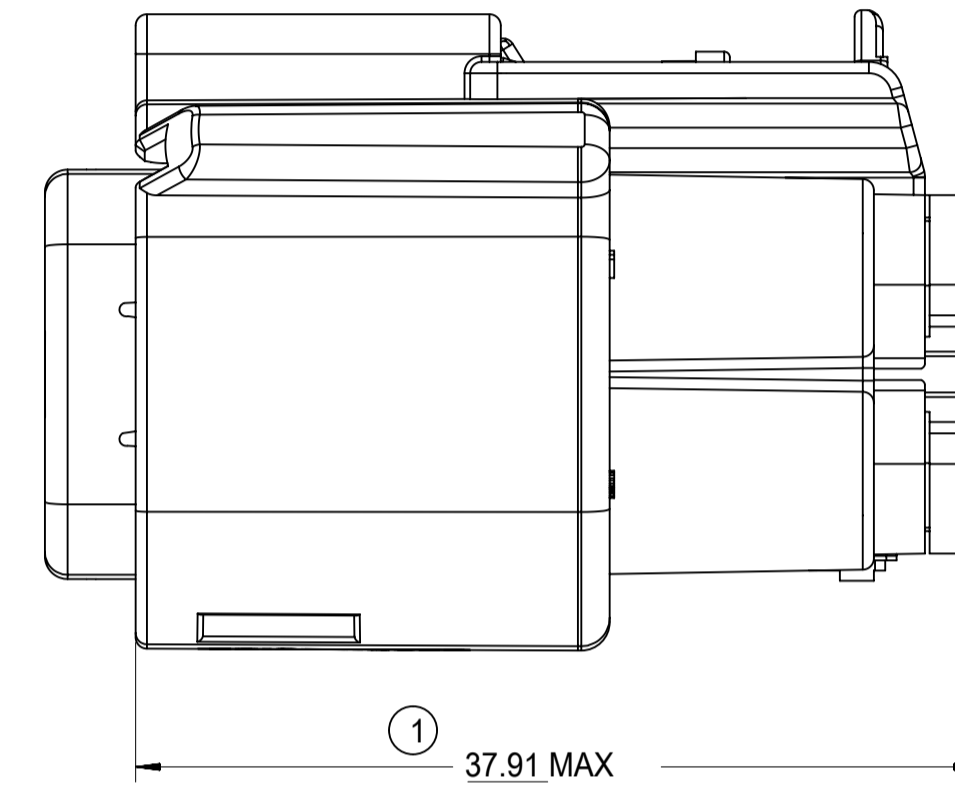

SHEET DESCRIPTION

RECEPTACLE CONNECTOR ASSEMBLY

OPTIONAL LASER MARKING ON THIS SURFACE
SEE NOTE 3g.

MANUFACTURING LOCATION
CODE THIS LOCATION

RECYCLE CODE
THIS LOCATION

MOLD CAVITY I.D.
THIS LOCATION

SYMBOLS		THIS DRAWING CONTAINS INFORMATION THAT IS PROPRIETARY TO MOLEX ELECTRONIC TECHNOLOGIES, LLC AND SHOULD NOT BE USED WITHOUT WRITTEN PERMISSION		CURRENT REV DESC:		molex		
$\nabla = 0$	DIMENSION UNITS	mm	SCALE	3:1		MX150 16 WAY HYBRID RECPT SEALED ASSEMBLY		
$\nabla = 0$	GENERAL TOLERANCES (UNLESS SPECIFIED)		EC NO: 619601		PRODUCT CUSTOMER DRAWING			
$\nabla = 0$	ANGULAR TOL $\pm 3.0^\circ$		DRWN: HKLIANG 2019/07/25		DOCUMENT NUMBER	DOC TYPE	DOC PART	REVISION
$\nabla = 0$	4 PLACES $\pm$		CHK'D: MVANSLAMBROU 2019/08/02		SD-34985-8001	PSD	001	D2
$\nabla = 0$	3 PLACES $\pm$		APPR: MVANSLAMBROU 2019/08/02		INITIAL REVISION:			
$\nabla = 0$	2 PLACES ± 0.1		DRWN: TYE 2014/09/12		MATERIAL NUMBER			
$\nabla = 0$	1 PLACE ± 0.3		APPR: VKOSHY 2014/09/22		CUSTOMER			
$\nabla = 0$	0 PLACES $\pm$		DRAFT WHERE APPLICABLE MUST REMAIN WITHIN DIMENSIONS		GENERAL MARKET			
$\nabla = 0$	THIRD ANGLE PROJECTION		DRAWING		SHEET NUMBER			
$\nabla = 0$	A1-SIZE		SERIES		4 OF 4			
	34985