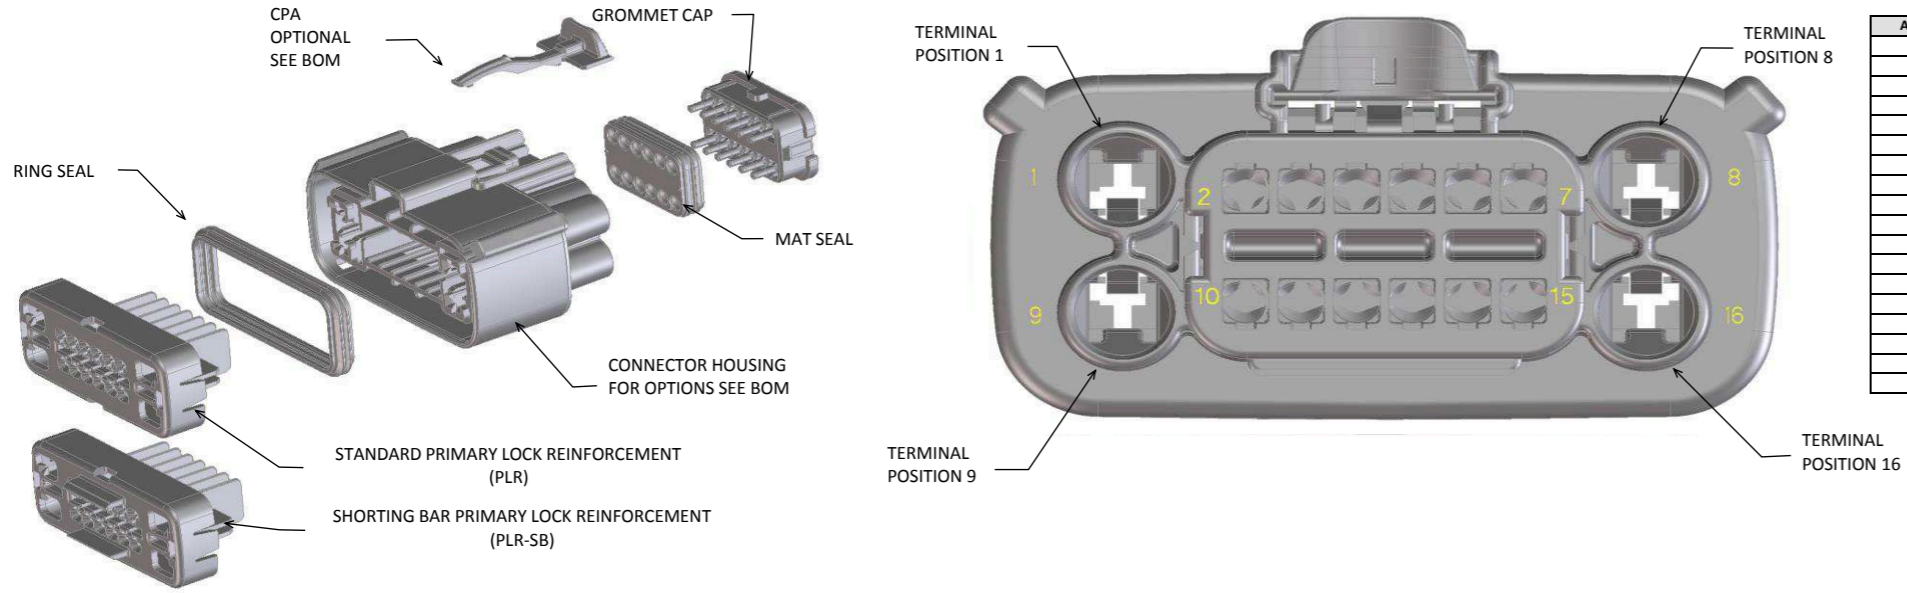

SHEET DESCRIPTION

RECEPTACLE CONNECTOR ASSEMBLY

OPTIONAL LASER MARKING ON THIS SURFACE
SEE NOTE 3g.

MANUFACTURING LOCATION
CODE THIS LOCATION

RECYCLE CODE
THIS LOCATION

MOLD CAVITY I.D.
THIS LOCATION

SYMBOLS		THIS DRAWING CONTAINS INFORMATION THAT IS PROPRIETARY TO MOLEX ELECTRONIC TECHNOLOGIES, LLC AND SHOULD NOT BE USED WITHOUT WRITTEN PERMISSION		CURRENT REV DESC:		molex		
$\nabla = 0$	DIMENSION UNITS	mm	SCALE	3:1		MX150 16 WAY HYBRID RECPT SEALED ASSEMBLY		
$\nabla = 0$	GENERAL TOLERANCES (UNLESS SPECIFIED)		EC NO: 619601		PRODUCT CUSTOMER DRAWING			
$\nabla = 0$	ANGULAR TOL $\pm 3.0^\circ$		DRWN: HKLIANG 2019/07/25		DOCUMENT NUMBER	DOC TYPE	DOC PART	REVISION
$\nabla = 0$	4 PLACES \pm		CHK'D: MVANSLAMBROU 2019/08/02		SD-34985-8001	PSD	001	D2
$\nabla = 0$	3 PLACES \pm		APPR: MVANSLAMBROU 2019/08/02		INITIAL REVISION:			
$\nabla = 0$	2 PLACES ± 0.1		DRWN: TYE 2014/09/12		MATERIAL NUMBER			
$\nabla = 0$	1 PLACE ± 0.3		APPR: VKOSHY 2014/09/22		CUSTOMER			
$\nabla = 0$	0 PLACES \pm		DRAFT WHERE APPLICABLE MUST REMAIN WITHIN DIMENSIONS		GENERAL MARKET			
$\nabla = 0$	THIRD ANGLE PROJECTION		DRAWING		SHEET NUMBER			
$\nabla = 0$	A1-SIZE		SERIES		4 OF 4			
	34985							