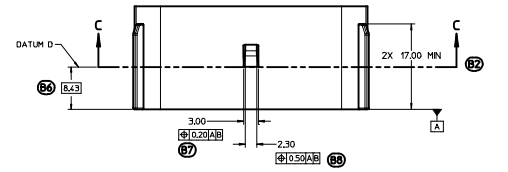

SECTION B-B SCALE 3:1

REV	DESCRIPTION	DATE	BY	CHK
088 B23	ADDED DRAFT DIRECTION SYMBOL	3-25-11		
088 B22	ADDED REF DIMENSION FOR LATCH HEIGHT	3-11-11		
088 B21	REMOVED THE WORD "OPTION" AT VIEW OF BACK ANGLE	3-11-11		
088 B20	CHANGED FROM 1.75 TO 1.80	3-11-11		
088 B19	ADDED 4X (0.805) AT BASE AND 12X (0.805) AT TIP FOR 2.8 BLADE TERMINALS	1-14-11		
088 B18	CHANGED 6X TO 12X FOR THE 1.5 BLADE TERMINALS	1-14-11		
088 B17	UPDATED CONNECTOR COLORS	1-14-11		
088 B16	ADDED [G]	5-04-10		
088 B15	REMOVED [I]	5-04-10		
088 B14	REMOVED SHORTING BAR NOTE	5-04-10		
088 B13	UPDATED NOTE 8 REMOVED REV F	5-04-10		
088 B12	ADDED NOTE 9	5-04-10		
088 B11	ADDED DIM 1.35±0.10/-0.20 MEASURED AT 2.9 FROM [A] ALL AROUND	5-11-10		
088 B10	ADDED SEE NOTE 8	5-04-10		
088 B9	2.50 WAS 2.80. ADDED (280-T001)	5-11-10		
088 B8	ADDED [0.50] AT [B]	5-04-10		
088 B7	ADDED [0.20] AT [B]	5-04-10		
088 B6	ADDED DIM [8.43]	5-04-10		
088 B5	ADDED SEC C-C	5-04-10		
088 B4	UPDATED SEC B-B	5-04-10		
088 B3	ADDED DETAIL D	5-04-10		
088 B2	ADDED SEC C-C	5-04-10		
088 B1	ADDED DIM 0.70±0.15 ALL AROUND	5-04-10		
088 B	RELEASED	5-04-10	KC	MV

LET	REVISION RECORD	DATE	DWN	CHK

UNLESS OTHERWISE SPECIFIED DIMENSIONS ARE IN MILLIMETERS

ANGLES 13°

SCALE: X=10:2, Y=1:1

EWCAP

DATE: 3/1, DRAWN BY: K. CUNNINGHAM, CHECKED BY: V. KOSHY, DATE: 1-14-11

TITLE: DIRECT CONNECT INTERFACE 16 WAY (2 X 8) 1.5 MM SEALED MALE

SHEET: 1 OF 1, DRAWING NUMBER: 999-S-016-2-Z02, SCALE: 1:1, DATE: 1-14-11, REVISION LEVEL: B