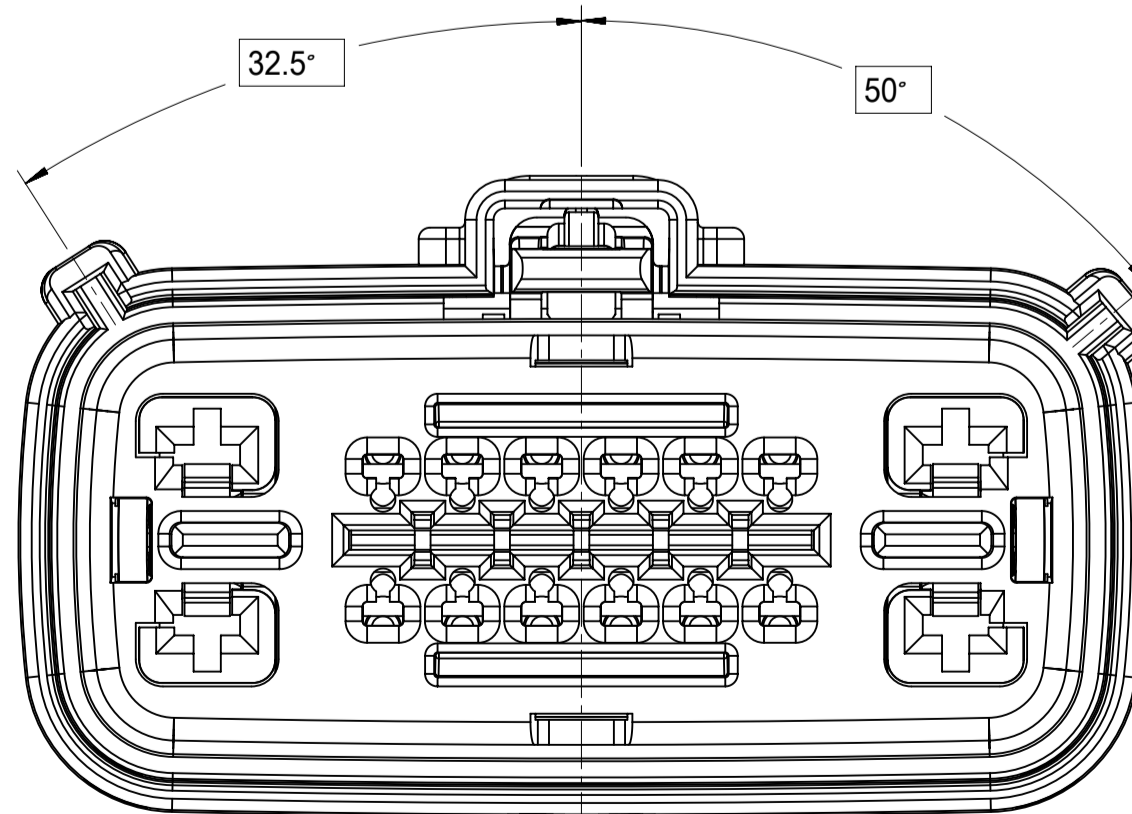

KEY H

SYMBOLS = 0 = 0 = 0 = 0 = 0 = 0 = 0 = 0 = 0	THIS DRAWING CONTAINS INFORMATION THAT IS PROPRIETARY TO MOLEX ELECTRONIC TECHNOLOGIES, LLC AND SHOULD NOT BE USED WITHOUT WRITTEN PERMISSION		CURRENT REV DESC:			
	DIMENSION UNITS	SCALE	EC NO: 619601			MX150 16 WAY HYBRID RECPT SEALED ASSEMBLY
	mm	3:1	DRWN: HKLIANG 2019/07/25			
	GENERAL TOLERANCES (UNLESS SPECIFIED)		CHK'D: MVANSLAMBROU 2019/08/02		PRODUCT CUSTOMER DRAWING	
ANGULAR TOL ± 3.0°		APPR: MVANSLAMBROU 2019/08/02		DOCUMENT NUMBER		
4 PLACES ±		INITIAL REVISION:		SD-34985-8001		
3 PLACES ±		DRWN: TYE 2014/09/12		DOC TYPE | DOC PART | REVISION		
2 PLACES ± 0.1		APPR: VKOSHY 2014/09/22		PSD | 001 | D2		
1 PLACE ± 0.3		MATERIAL NUMBER		CUSTOMER		
0 PLACES ±		SERIES		SHEET NUMBER		
DRAFT WHERE APPLICABLE MUST REMAIN WITHIN DIMENSIONS		THIRD ANGLE PROJECTION	DRAWING	A1-SIZE	34985	
		GENERAL MARKET		3 OF 4