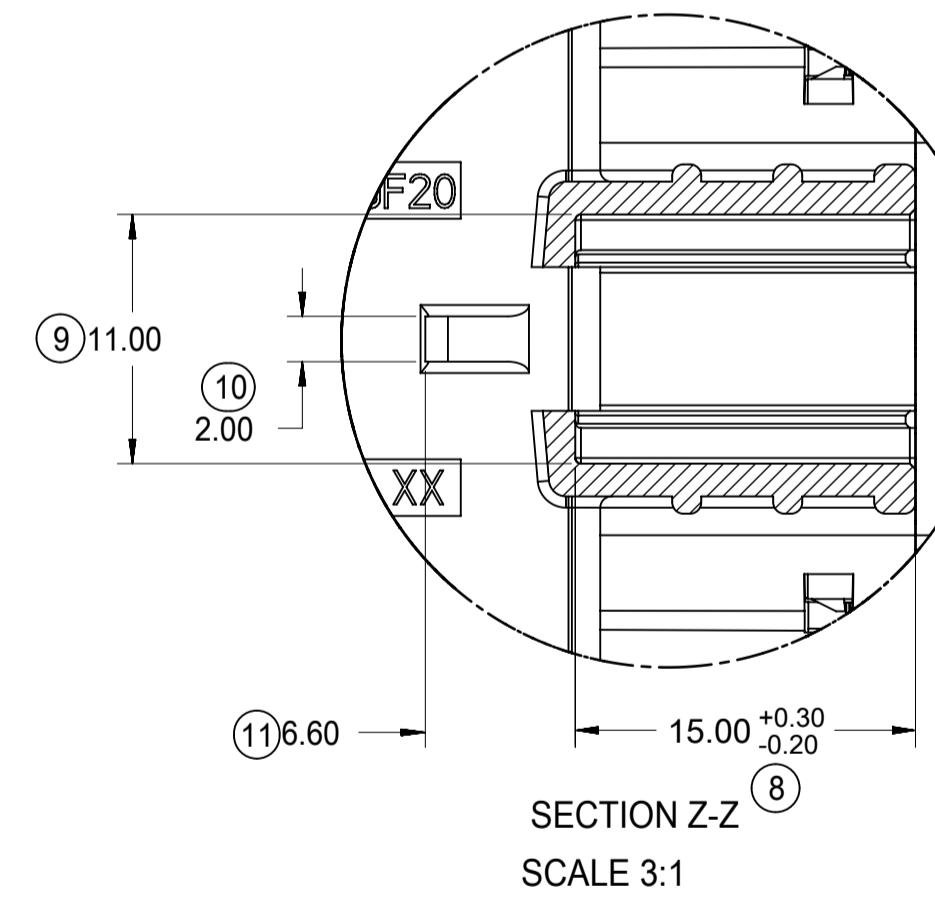

LET	REVISION RECORD	DATE	DWN	CHK

UNLESS OTHERWISE SPECIFIED DIMENSIONS ARE IN MILLIMETERS

ANGLES 13°

SCALE: X=10:2, Y=1:1

EWCAP

DATE: 3/1, DRAWN BY: K. CUNNINGHAM, CHECKED BY: V. KOSHY, DATE: 1-14-11

TITLE: DIRECT CONNECT INTERFACE 16 WAY (2 X 8) 1.5 MM SEALED MALE

SHEET DESCRIPTION

CONFIGURATIONS

STANDARD (STD) - ALL OPEN 2.8mm CAVITIES

STANDARD (STD) - ALL OPEN 2.8mm CAVITIES WITH CLIPSLOT

SHORTING (SHRT) BAR - ALL OPEN 2.8mm CAVITIES

SHORTING (SHRT) BAR - ALL OPEN 2.8mm CAVITIES WITH CLIPSLOT

SHEET DESCRIPTION

RECEPTACLE CONNECTOR ASSEMBLY

OPTIONAL LASER MARKING ON THIS SURFACE
SEE NOTE 3g.

MANUFACTURING LOCATION
CODE THIS LOCATION

RECYCLE CODE
THIS LOCATION

MOLD CAVITY I.D.
THIS LOCATION

SYMBOLS		THIS DRAWING CONTAINS INFORMATION THAT IS PROPRIETARY TO MOLEX ELECTRONIC TECHNOLOGIES, LLC AND SHOULD NOT BE USED WITHOUT WRITTEN PERMISSION		CURRENT REV DESC:		molex		
$\nabla = 0$	DIMENSION UNITS	mm	SCALE	3:1		MX150 16 WAY HYBRID RECPT SEALED ASSEMBLY		
$\nabla = 0$	GENERAL TOLERANCES (UNLESS SPECIFIED)		EC NO: 619601		PRODUCT CUSTOMER DRAWING			
$\nabla = 0$	ANGULAR TOL $\pm 3.0^\circ$		DRWN: HKLIANG 2019/07/25		DOCUMENT NUMBER	DOC TYPE	DOC PART	REVISION
$\nabla = 0$	4 PLACES \pm		CHK'D: MVANSLAMBROU 2019/08/02		SD-34985-8001	PSD	001	D2
$\nabla = 0$	3 PLACES \pm		APPR: MVANSLAMBROU 2019/08/02		INITIAL REVISION:			
$\nabla = 0$	2 PLACES ± 0.1		DRWN: TYE 2014/09/12		MATERIAL NUMBER			
$\nabla = 0$	1 PLACE ± 0.3		APPR: VKOSHY 2014/09/22		CUSTOMER			
$\nabla = 0$	0 PLACES \pm		DRAFT WHERE APPLICABLE MUST REMAIN WITHIN DIMENSIONS		GENERAL MARKET			
$\nabla = 0$	THIRD ANGLE PROJECTION		DRAWING		SHEET NUMBER			
$\nabla = 0$	A1-SIZE		SERIES		4 OF 4			
	34985							