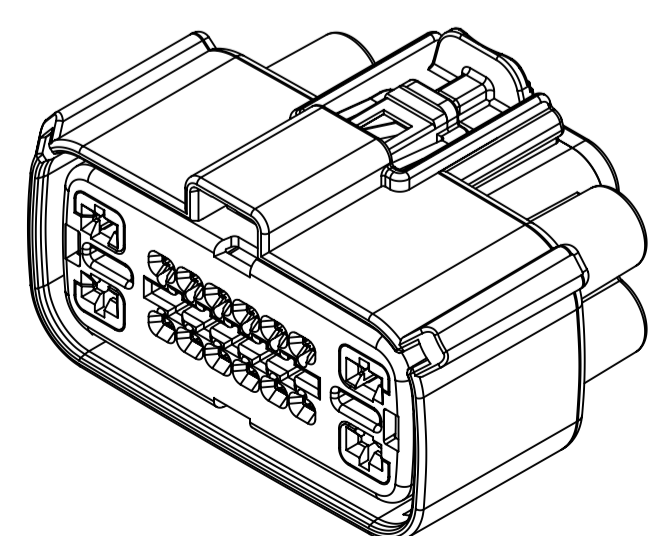

PACKAGING	
DESCRIPTION	DRAWING NO.
W/ CLIPSLOT	PK-30907-895
W/O CLIPSLOT	PK-31300-094

MATING INTERFACE/CONNECTOR DRAWINGS		
DESCRIPTION	INTERFACE DEFINITION	MOLEX INLINE
W/O SHORTING BAR	*999-S-016-2-Z02	SD-34986-8001
W/ SHORTING BAR	N/A	SD-34986-8001

INSPECTION NUMBER LOG	
LAST NUMBER:	11
ADDED:	
REMOVED:	

D2	CHANGED "PA/SPS+GF20" TO "PA/SPS-GF20" IN SHEET 4
D1	1. UPDATED VIEWS IN SHEET 2 2. CHANGED DIM 10.98 TO 11.00, 6.61 TO 6.60, 15.00+/-0.10 TO 15.00+0.30/-0.20 IN SHEET 4
D	REMOVED BOM (REFER TO SD-34985-8002)
C	NEW P/N 34985-4026 THRU 4028
B	NEW P/N 34985-4023 THRU 4025
A2	UPDATED PACKAGING DWGS
A1	FIXED TYPO IN NOTE 1a
A	INITIAL RELEASE
REV	REV DESCRIPTION

SYMBOLS	THIS DRAWING CONTAINS INFORMATION THAT IS PROPRIETARY TO MOLEX ELECTRONIC TECHNOLOGIES, LLC AND SHOULD NOT BE USED WITHOUT WRITTEN PERMISSION		CURRENT REV DESC:	
	DIMENSION UNITS	SCALE		
	mm	1.5:1		
	GENERAL TOLERANCES (UNLESS SPECIFIED)			
	ANGULAR TOL ± 3.0°			
	4 PLACES	±		
	3 PLACES	±		
	2 PLACES	± 0.1		
	1 PLACE	± 0.3		
	0 PLACES	±		
	DRAFT WHERE APPLICABLE MUST REMAIN WITHIN DIMENSIONS			
	THIRD ANGLE PROJECTION			
			DRAWING	SERIES
			A1-SIZE	34985
EC NO: 619601				
DRWN: HKLIANG 2019/07/25				
CHK'D: MVANSLAMBROU 2019/08/02				
APPR: MVANSLAMBROU 2019/08/02				
INITIAL REVISION:				
DRWN: TYE 2014/09/12				
APPR: VKOSHY 2014/09/22				
DOCUMENT NUMBER		DOC TYPE	DOC PART	REVISION
SD-34985-8001		PSD	001	D2
MATERIAL NUMBER		CUSTOMER		SHEET NUMBER
		GENERAL MARKET		1 OF 4