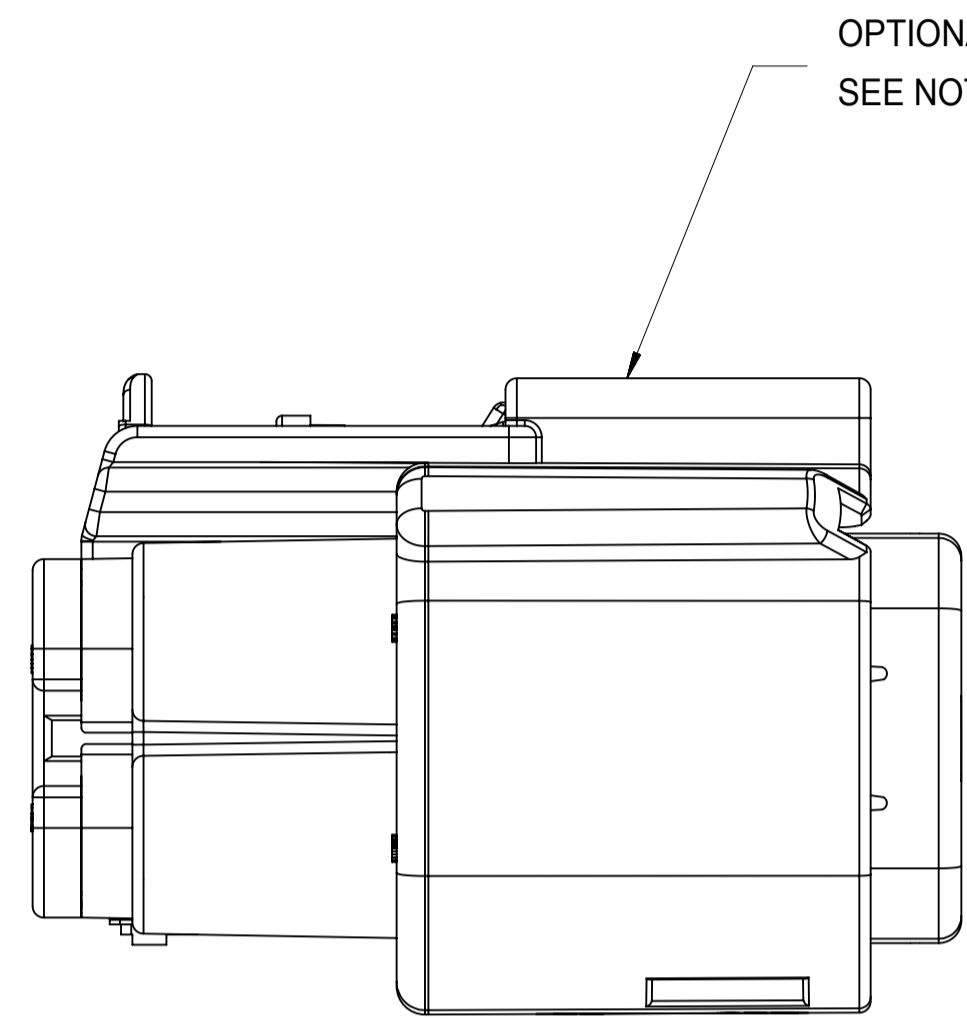

SHEET DESCRIPTION

RECEPTACLE CONNECTOR ASSEMBLY

OPTIONAL LASER MARKING ON THIS SURFACE
SEE NOTE 3g.