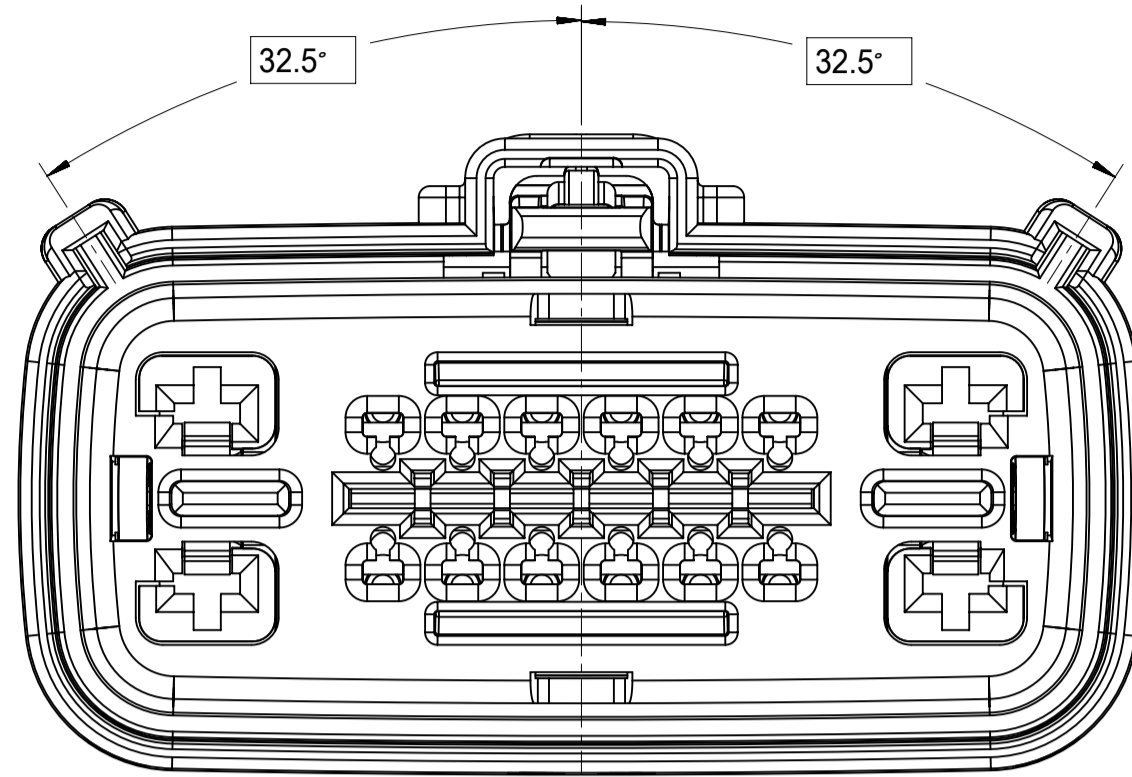

SHEET DESCRIPTION

KEY CONFIGURATIONS

KEY E

SYMBOLS = 0 = 0 = 0 = 0 = 0 = 0 = 0 = 0 = 0	THIS DRAWING CONTAINS INFORMATION THAT IS PROPRIETARY TO MOLEX ELECTRONIC TECHNOLOGIES, LLC AND SHOULD NOT BE USED WITHOUT WRITTEN PERMISSION		CURRENT REV DESC:			
	DIMENSION UNITS	SCALE	EC NO: 619601			MX150 16 WAY HYBRID RECPT SEALED ASSEMBLY
	mm	3:1	DRWN: HKLIANG 2019/07/25			
	GENERAL TOLERANCES (UNLESS SPECIFIED)		CHK'D: MVANSLAMBROU 2019/08/02		PRODUCT CUSTOMER DRAWING	
ANGULAR TOL ± 3.0°		APPR: MVANSLAMBROU 2019/08/02		DOCUMENT NUMBER		
4 PLACES ±		INITIAL REVISION:		SD-34985-8001		
3 PLACES ±		DRWN: TYE 2014/09/12		DOC TYPE | DOC PART | REVISION		
2 PLACES ± 0.1		APPR: VKOSHY 2014/09/22		PSD | 001 | D2		
1 PLACE ± 0.3		MATERIAL NUMBER		CUSTOMER		
0 PLACES ±		SERIES		SHEET NUMBER		
DRAFT WHERE APPLICABLE MUST REMAIN WITHIN DIMENSIONS		THIRD ANGLE PROJECTION	DRAWING	A1-SIZE	34985	
		GENERAL MARKET		3 OF 4