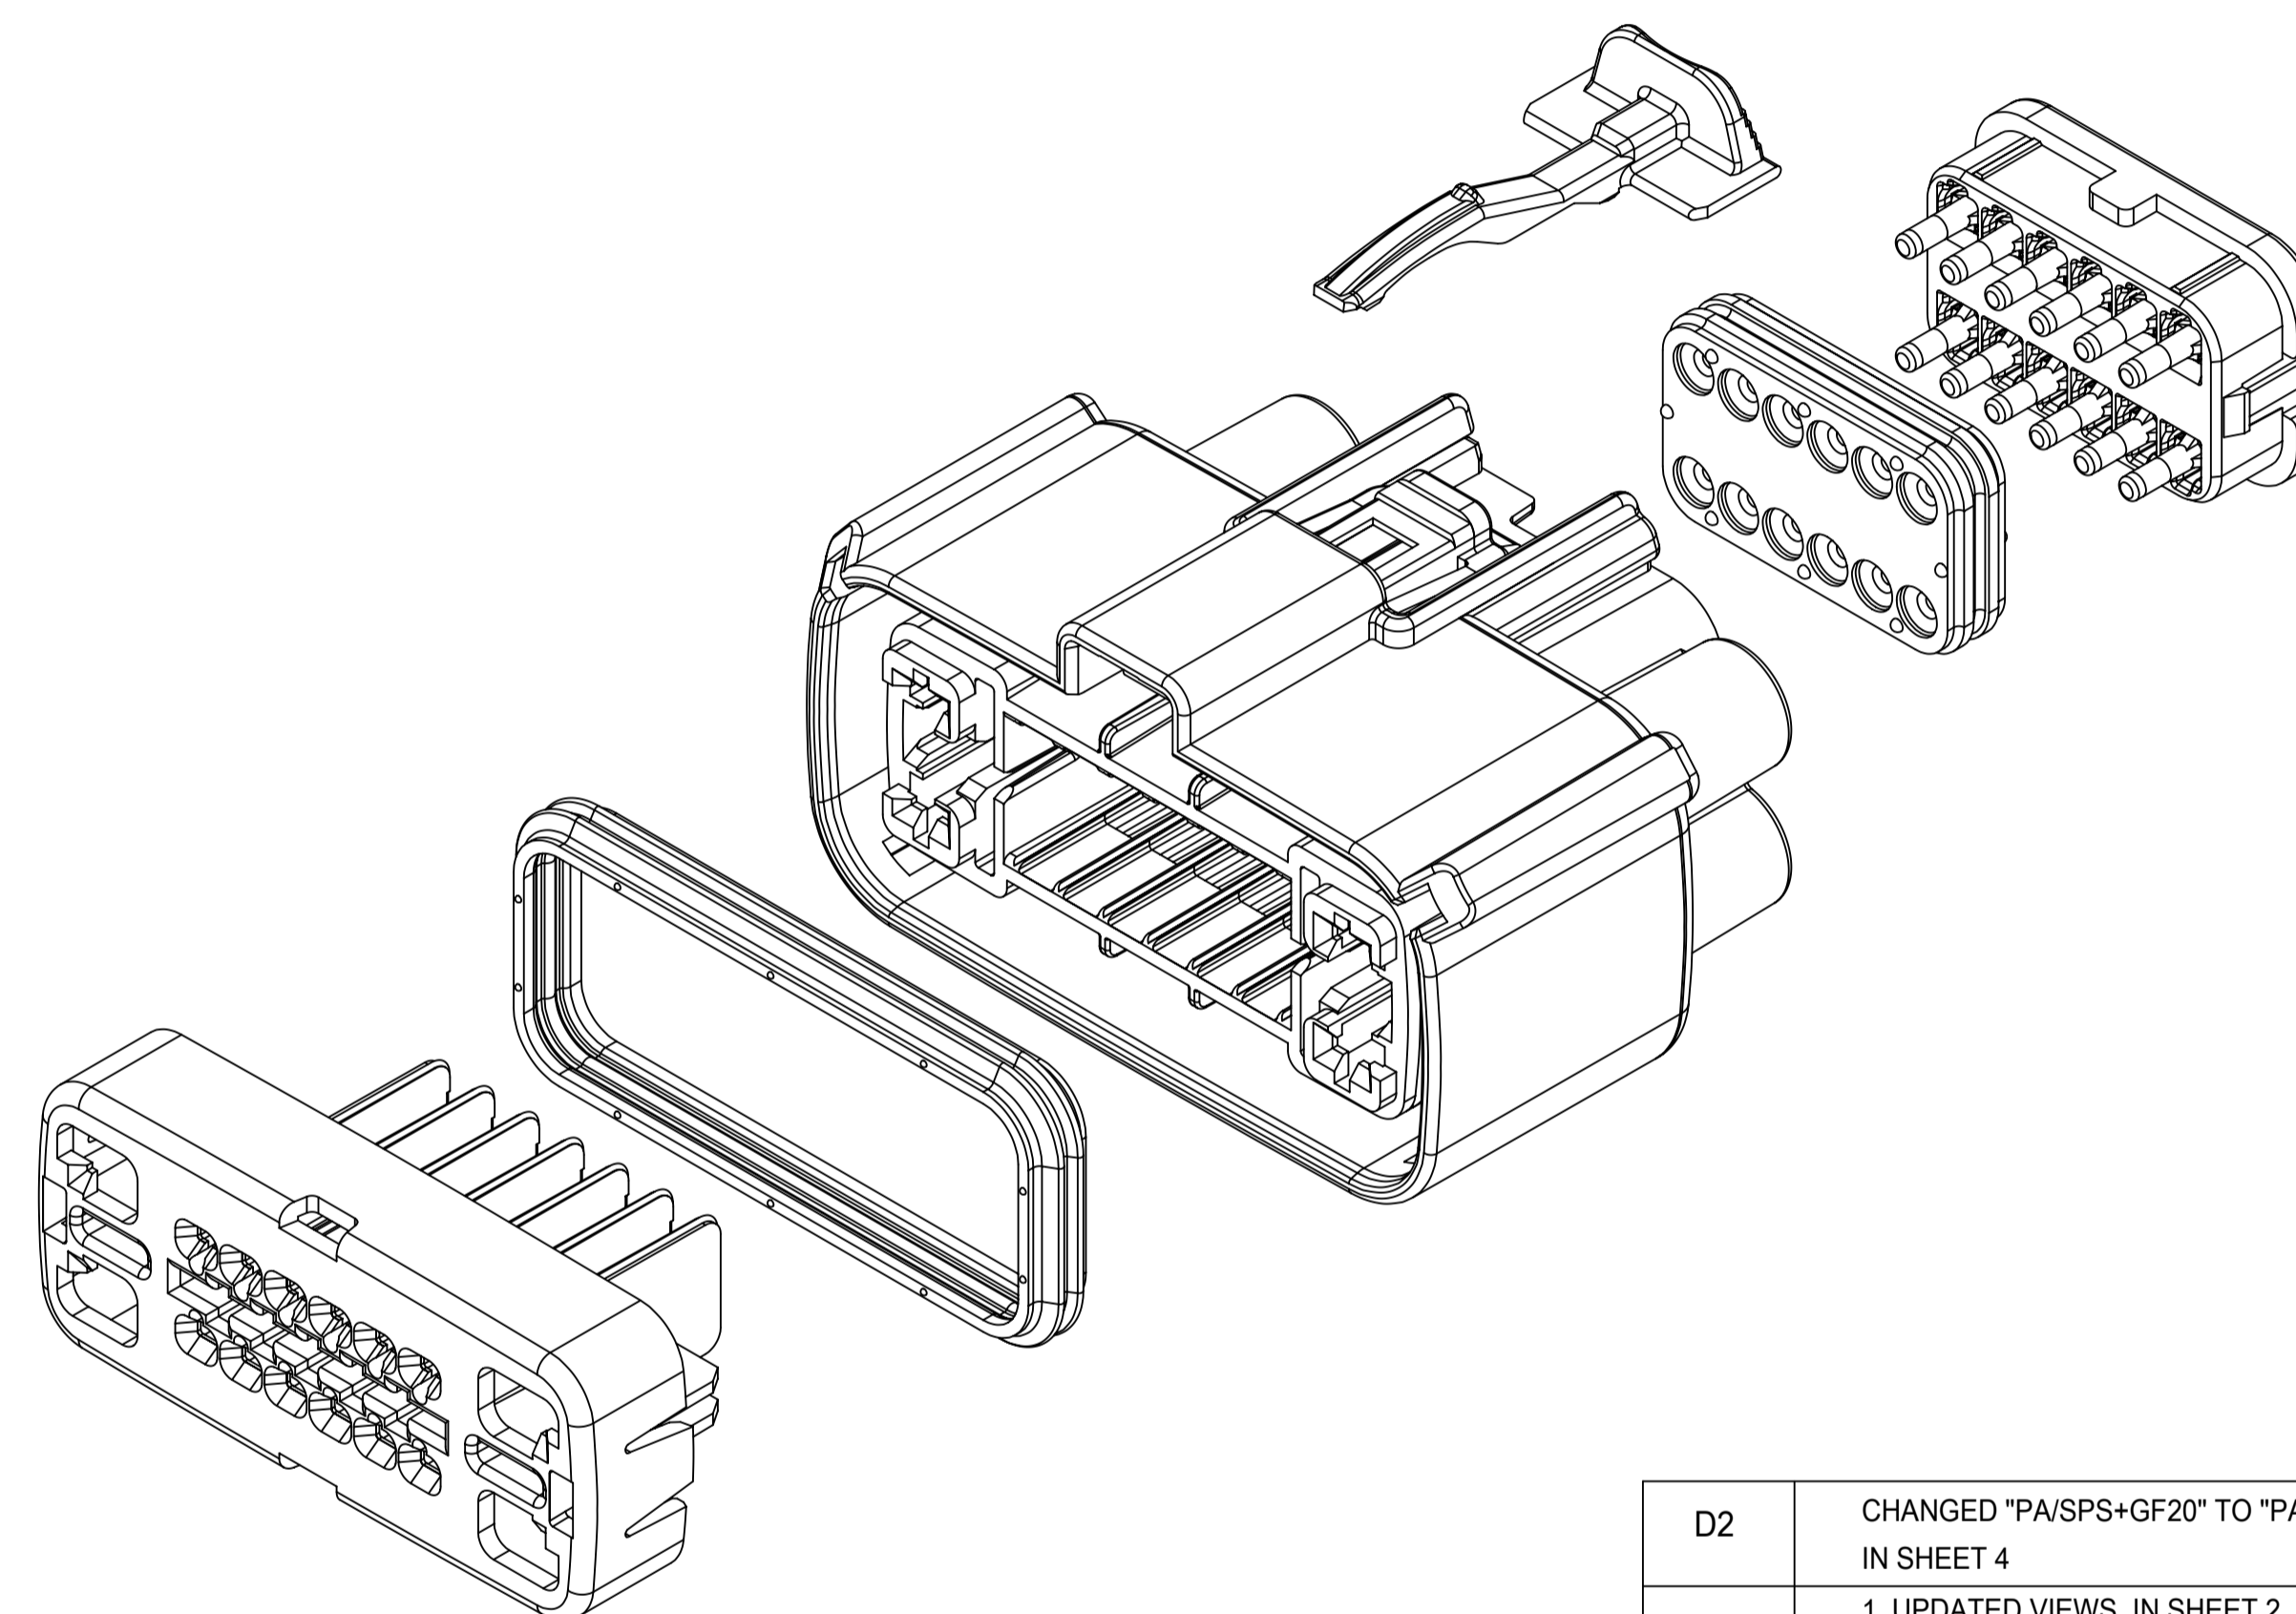

PACKAGING	
DESCRIPTION	DRAWING NO.
W/ CLIPSLOT	PK-30907-895
W/O CLIPSLOT	PK-31300-094

MATING INTERFACE/CONNECTOR DRAWINGS		
DESCRIPTION	INTERFACE DEFINITION	MOLEX INLINE
W/O SHORTING BAR	*999-S-016-2-Z02	SD-34986-8001
W/ SHORTING BAR	N/A	SD-34986-8001

INSPECTION NUMBER LOG	
LAST NUMBER:	11
ADDED:	
REMOVED:	

D2	CHANGED "PA/SPS+GF20" TO "PA/SPS-GF20" IN SHEET 4
D1	1. UPDATED VIEWS IN SHEET 2 2. CHANGED DIM 10.98 TO 11.00, 6.61 TO 6.60, 15.00+/-0.10 TO 15.00+0.30/-0.20 IN SHEET 4
D	REMOVED BOM (REFER TO SD-34985-8002)
C	NEW P/N 34985-4026 THRU 4028
B	NEW P/N 34985-4023 THRU 4025
A2	UPDATED PACKAGING DWGS
A1	FIXED TYPO IN NOTE 1a
A	INITIAL RELEASE
REV	REV DESCRIPTION

SYMBOLS	THIS DRAWING CONTAINS INFORMATION THAT IS PROPRIETARY TO MOLEX ELECTRONIC TECHNOLOGIES, LLC AND SHOULD NOT BE USED WITHOUT WRITTEN PERMISSION		CURRENT REV DESC:	
	DIMENSION UNITS	SCALE		
	mm	1.5:1		
	GENERAL TOLERANCES (UNLESS SPECIFIED)			
	ANGULAR TOL ± 3.0°			
	4 PLACES	±		
	3 PLACES	±		
	2 PLACES	± 0.1		
	1 PLACE	± 0.3		
	0 PLACES	±		
	DRAFT WHERE APPLICABLE MUST REMAIN WITHIN DIMENSIONS			
	THIRD ANGLE PROJECTION			
			DRAWING	SERIES
			A1-SIZE	34985
EC NO: 619601				
DRWN: HKLIANG 2019/07/25				
CHK'D: MVANSLAMBROU 2019/08/02				
APPR: MVANSLAMBROU 2019/08/02				
INITIAL REVISION:				
DRWN: TYE 2014/09/12				
APPR: VKOSHY 2014/09/22				
DOCUMENT NUMBER		DOC TYPE	DOC PART	REVISION
SD-34985-8001		PSD	001	D2
MATERIAL NUMBER		CUSTOMER		SHEET NUMBER
		GENERAL MARKET		1 OF 4