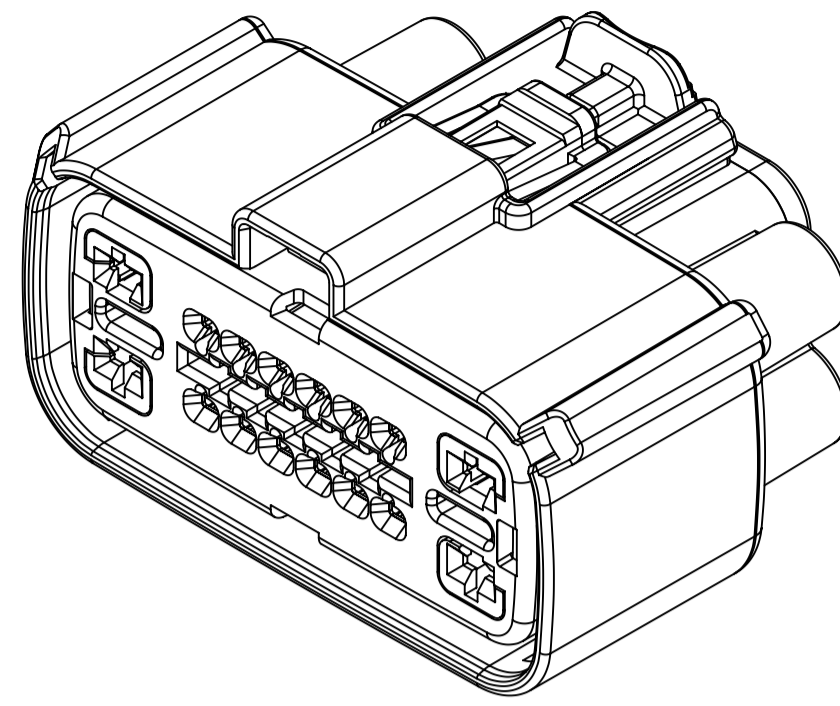

STANDARD (STD) - ALL OPEN 2.8mm CAVITIES WITH CLIPSLOT