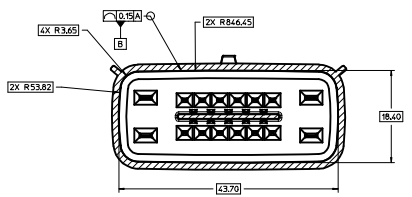

EWCAP PN	OPTION	MATING CONNECTOR COLOR
999-S-016-2-H01	H	YELLOW
999-S-016-2-G01	G	YELLOW
999-S-016-2-F01	F	YELLOW
999-S-016-2-E01	E	YELLOW
999-S-016-2-D01	D	BLACK
999-S-016-2-C01	C	DARK GRAY
999-S-016-2-B01	B	GREY
999-S-016-2-A01	A	BLACK

817

SECTION C-C AT DATUM [D] SCALE 3:1