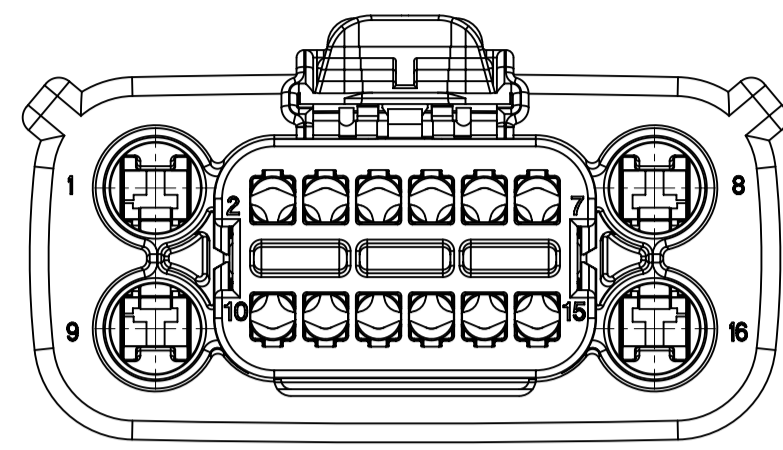

PACKAGING	
DESCRIPTION	DRAWING NO.
W/ CLIPSLOT	PK-30907-895
W/O CLIPSLOT	PK-31300-094

MATING INTERFACE/CONNECTOR DRAWINGS		
DESCRIPTION	INTERFACE DEFINITION	MOLEX INLINE
W/O SHORTING BAR	*999-S-016-2-Z02	SD-34986-8001
W/ SHORTING BAR	N/A	SD-34986-8001

SHEET DESCRIPTION

CONFIGURATIONS

STANDARD (STD) - ALL OPEN 2.8mm CAVITIES

STANDARD (STD) - ALL OPEN 2.8mm CAVITIES WITH CLIPSLOT

SHORTING (SHRT) BAR - ALL OPEN 2.8mm CAVITIES

SHORTING (SHRT) BAR - ALL OPEN 2.8mm CAVITIES WITH CLIPSLOT