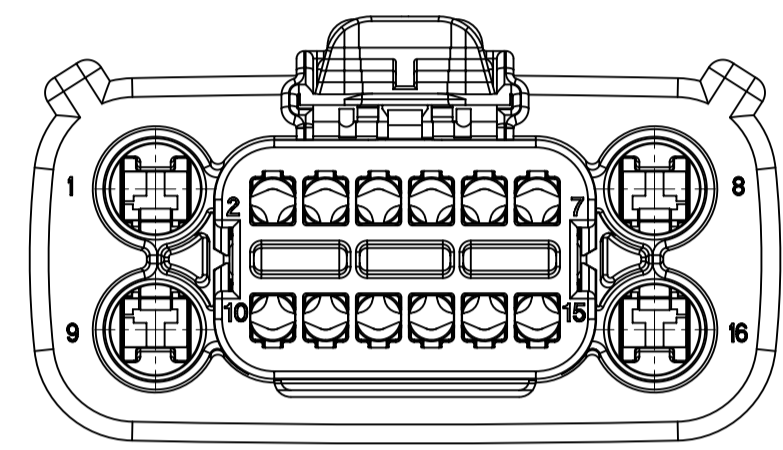

SHEET DESCRIPTION

CONFIGURATIONS

STANDARD (STD) - ALL OPEN 2.8mm CAVITIES

STANDARD (STD) - ALL OPEN 2.8mm CAVITIES WITH CLIPSLOT

SHORTING (SHRT) BAR - ALL OPEN 2.8mm CAVITIES

SHORTING (SHRT) BAR - ALL OPEN 2.8mm CAVITIES WITH CLIPSLOT