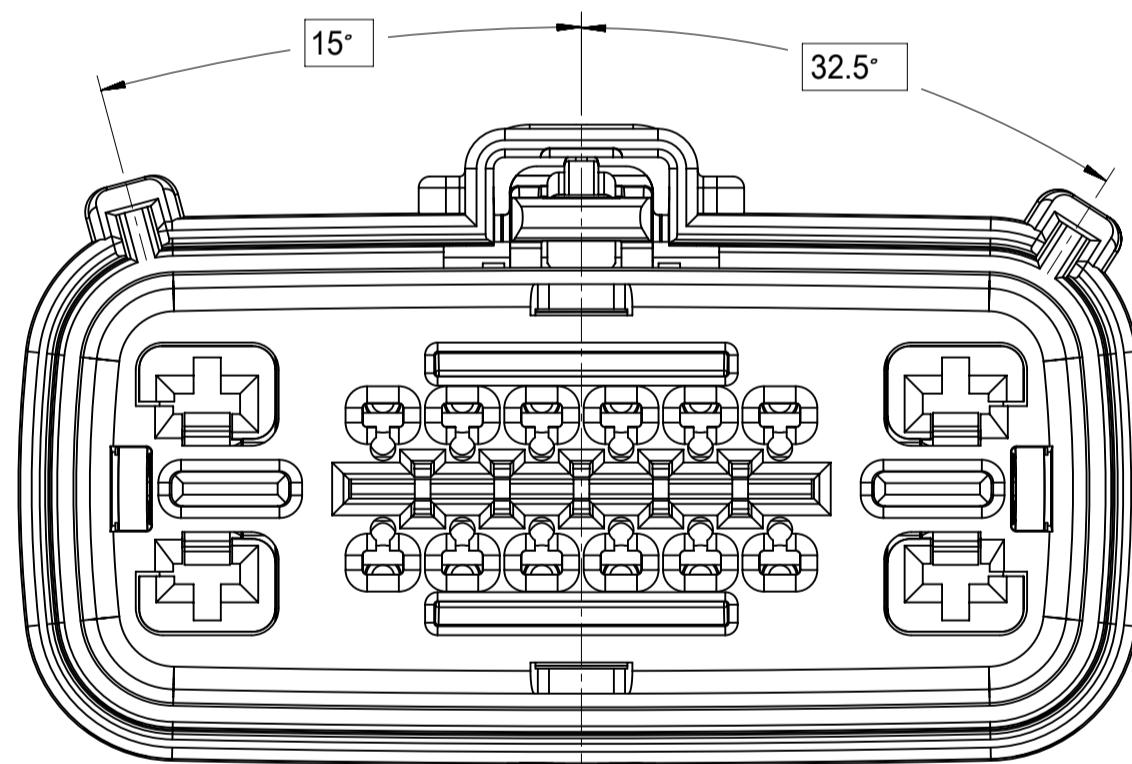

SHEET DESCRIPTION

CONFIGURATIONS

STANDARD (STD) - ALL OPEN 2.8mm CAVITIES

STANDARD (STD) - ALL OPEN 2.8mm CAVITIES WITH CLIPSLOT

SHORTING (SHRT) BAR - ALL OPEN 2.8mm CAVITIES

SHORTING (SHRT) BAR - ALL OPEN 2.8mm CAVITIES WITH CLIPSLOT

SHEET DESCRIPTION

KEY CONFIGURATIONS

KEY A

KEY E

KEY B

KEY F

KEY C

KEY G