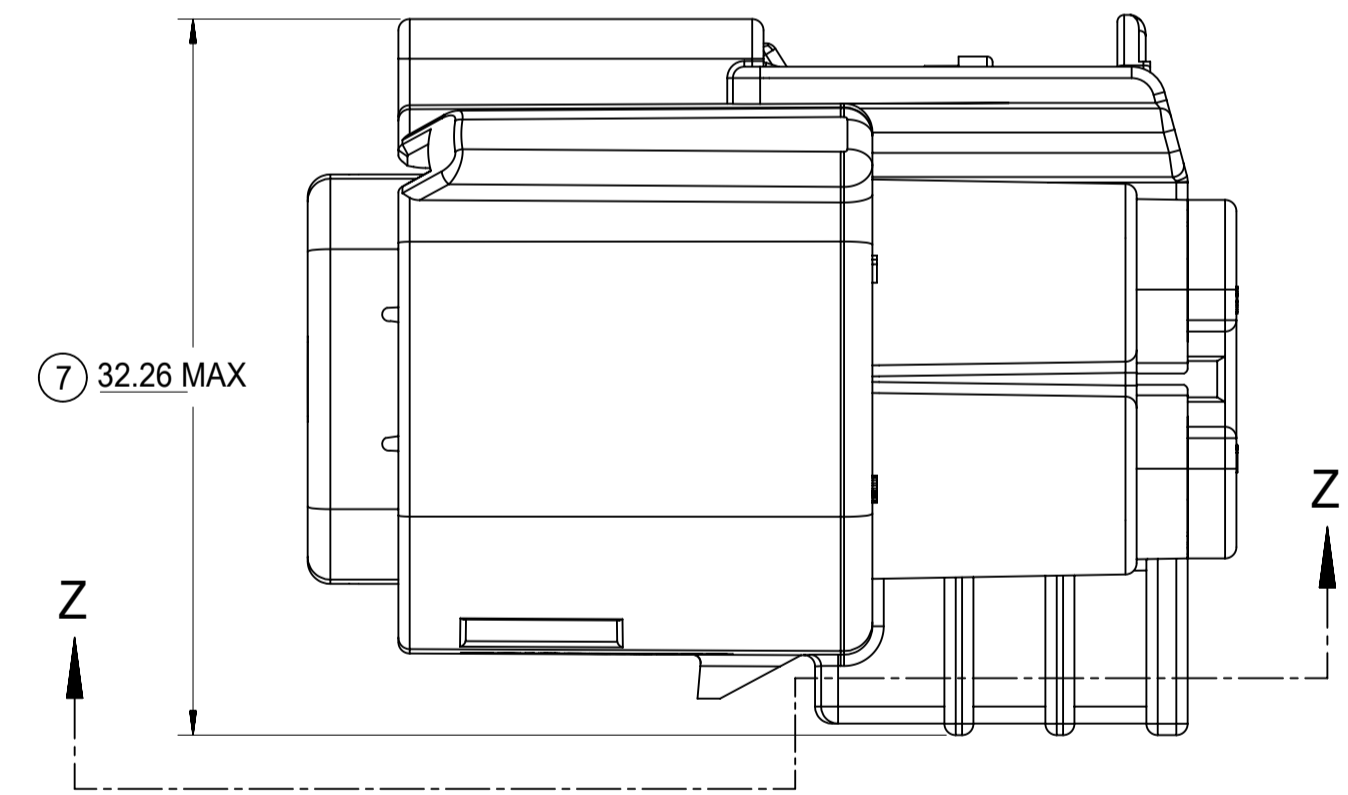

SHEET DESCRIPTION

RECEPTACLE CONNECTOR ASSEMBLY

OPTIONAL LASER MARKING ON THIS SURFACE
SEE NOTE 3g.

MANUFACTURING LOCATION
CODE THIS LOCATION

RECYCLE CODE
THIS LOCATION

MOLD CAVITY I.D.
THIS LOCATION

SYMBOLS		THIS DRAWING CONTAINS INFORMATION THAT IS PROPRIETARY TO MOLEX ELECTRONIC TECHNOLOGIES, LLC AND SHOULD NOT BE USED WITHOUT WRITTEN PERMISSION		CURRENT REV DESC:		molex		
$\nabla = 0$	DIMENSION UNITS	mm	SCALE	3:1		MX150 16 WAY HYBRID RECPT SEALED ASSEMBLY		
$\nabla = 0$	GENERAL TOLERANCES (UNLESS SPECIFIED)		EC NO: 619601		PRODUCT CUSTOMER DRAWING			
$\nabla = 0$	ANGULAR TOL $\pm 3.0^\circ$		DRWN: HKLIANG 2019/07/25		DOCUMENT NUMBER	DOC TYPE	DOC PART	REVISION
$\nabla = 0$	4 PLACES \pm		CHK'D: MVANSLAMBROU 2019/08/02		SD-34985-8001	PSD	001	D2
$\nabla = 0$	3 PLACES \pm		APPR: MVANSLAMBROU 2019/08/02		INITIAL REVISION:			
$\nabla = 0$	2 PLACES ± 0.1		DRWN: TYE 2014/09/12		MATERIAL NUMBER			
$\nabla = 0$	1 PLACE ± 0.3		APPR: VKOSHY 2014/09/22		CUSTOMER			
$\nabla = 0$	0 PLACES \pm		DRAFT WHERE APPLICABLE MUST REMAIN WITHIN DIMENSIONS		GENERAL MARKET			
$\nabla = 0$	THIRD ANGLE PROJECTION		DRAWING		SHEET NUMBER			
$\nabla = 0$	A1-SIZE		SERIES		4 OF 4			
	34985							