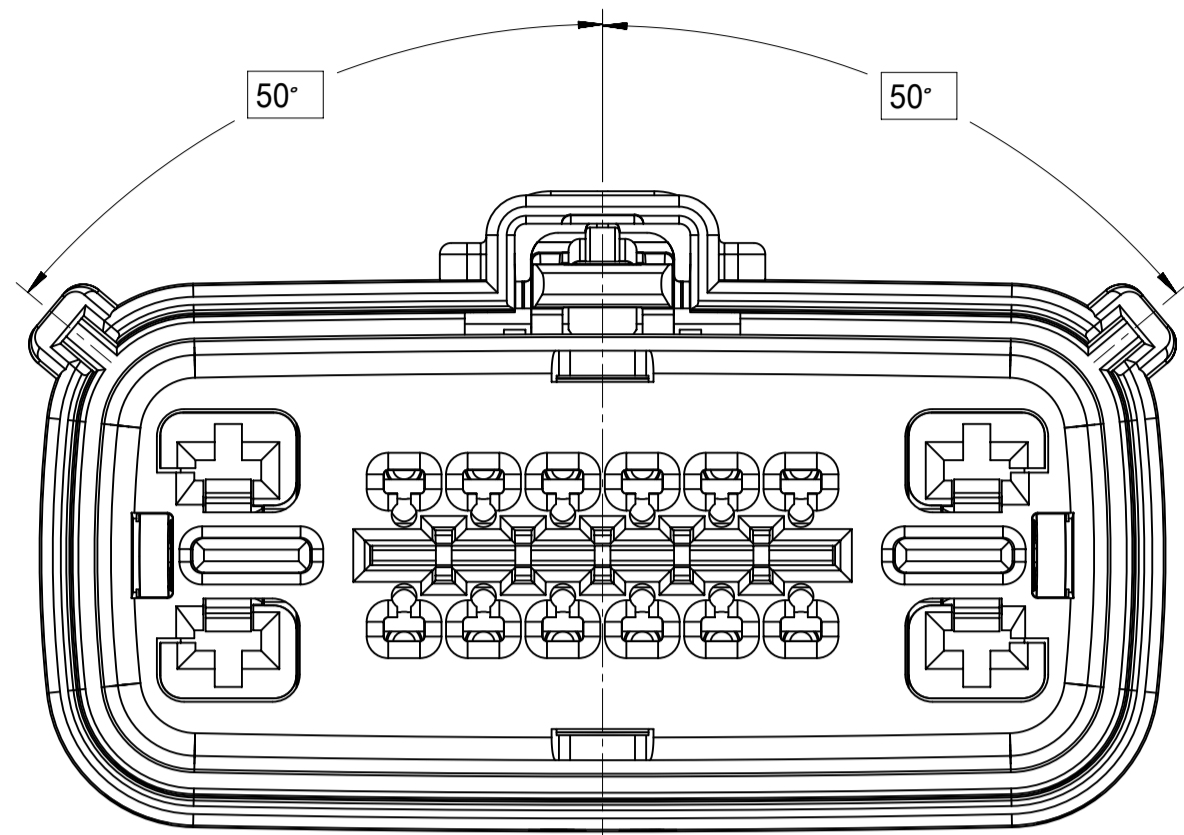

SHEET DESCRIPTION

KEY CONFIGURATIONS

KEY A