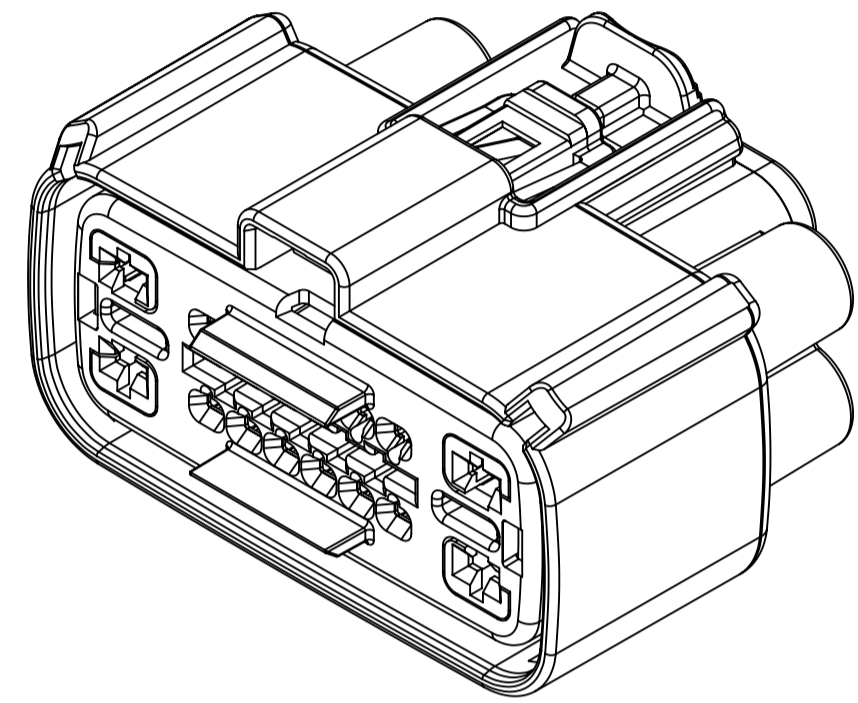

SHEET DESCRIPTION

CONFIGURATIONS

STANDARD (STD) - ALL OPEN 2.8mm CAVITIES

STANDARD (STD) - ALL OPEN 2.8mm CAVITIES WITH CLIPSLOT

SHORTING (SHRT) BAR - ALL OPEN 2.8mm CAVITIES

SHORTING (SHRT) BAR - ALL OPEN 2.8mm CAVITIES WITH CLIPSLOT