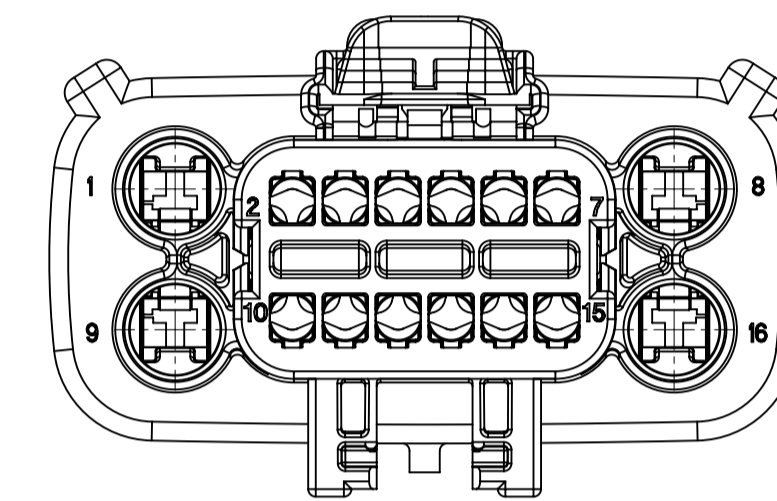

SHEET DESCRIPTION

CONFIGURATIONS

STANDARD (STD) - ALL OPEN 2.8mm CAVITIES

STANDARD (STD) - ALL OPEN 2.8mm CAVITIES WITH CLIPSLOT

SHORTING (SHRT) BAR - ALL OPEN 2.8mm CAVITIES

SHORTING (SHRT) BAR - ALL OPEN 2.8mm CAVITIES WITH CLIPSLOT