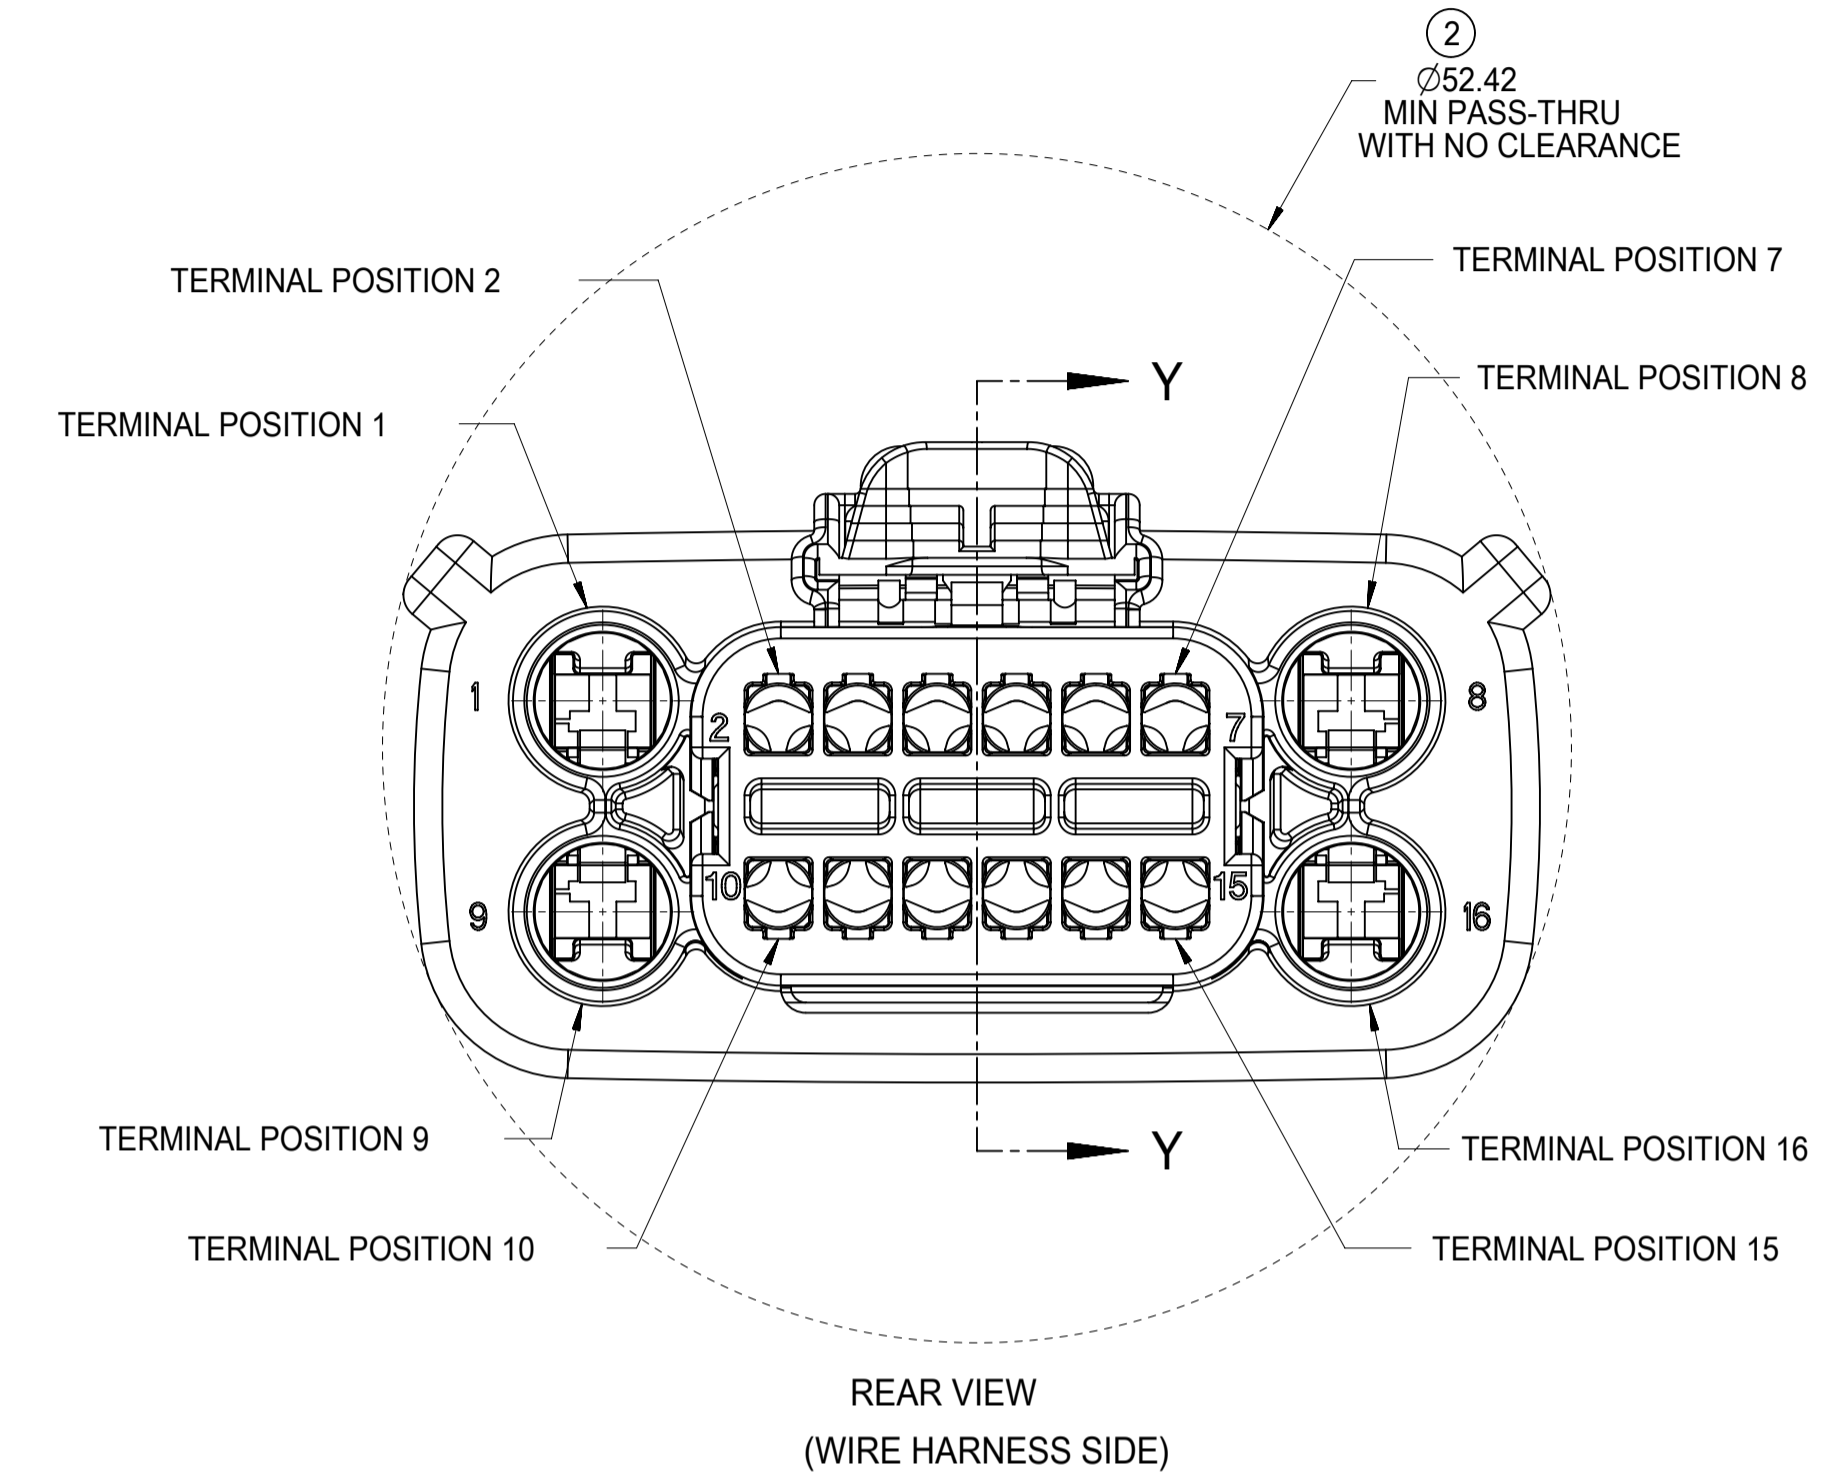

SHEET DESCRIPTION

RECEPTACLE CONNECTOR ASSEMBLY

OPTIONAL LASER MARKING ON THIS SURFACE
SEE NOTE 3g.

MANUFACTURING LOCATION
CODE THIS LOCATION

RECYCLE CODE
THIS LOCATION

MOLD CAVITY I.D.
THIS LOCATION

SYMBOLS		THIS DRAWING CONTAINS INFORMATION THAT IS PROPRIETARY TO MOLEX ELECTRONIC TECHNOLOGIES, LLC AND SHOULD NOT BE USED WITHOUT WRITTEN PERMISSION		CURRENT REV DESC:		molex		
$\nabla = 0$	DIMENSION UNITS	mm	SCALE	3:1		MX150 16 WAY HYBRID RECPT SEALED ASSEMBLY		
$\nabla = 0$	GENERAL TOLERANCES (UNLESS SPECIFIED)		EC NO: 619601		PRODUCT CUSTOMER DRAWING			
$\nabla = 0$	ANGULAR TOL $\pm 3.0^\circ$		DRWN: HKLIANG 2019/07/25		DOCUMENT NUMBER	DOC TYPE	DOC PART	REVISION
$\nabla = 0$	4 PLACES $\pm$		CHK'D: MVANSLAMBROU 2019/08/02		SD-34985-8001	PSD	001	D2
$\nabla = 0$	3 PLACES $\pm$		APPR: MVANSLAMBROU 2019/08/02		INITIAL REVISION:			
$\nabla = 0$	2 PLACES ± 0.1		DRWN: TYE 2014/09/12		MATERIAL NUMBER			
$\nabla = 0$	1 PLACE ± 0.3		APPR: VKOSHY 2014/09/22		CUSTOMER			
$\nabla = 0$	0 PLACES $\pm$		DRAFT WHERE APPLICABLE MUST REMAIN WITHIN DIMENSIONS		GENERAL MARKET			
$\nabla = 0$	THIRD ANGLE PROJECTION		DRAWING		SHEET NUMBER			
$\nabla = 0$	A1-SIZE		SERIES		4 OF 4			
	34985