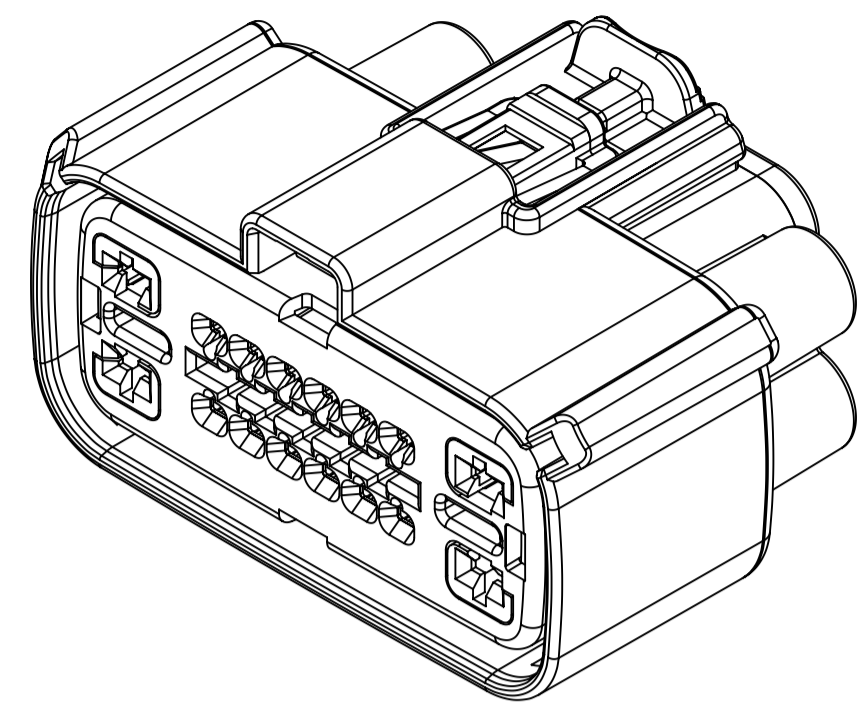

SHEET DESCRIPTION

CONFIGURATIONS

STANDARD (STD) - ALL OPEN 2.8mm CAVITIES