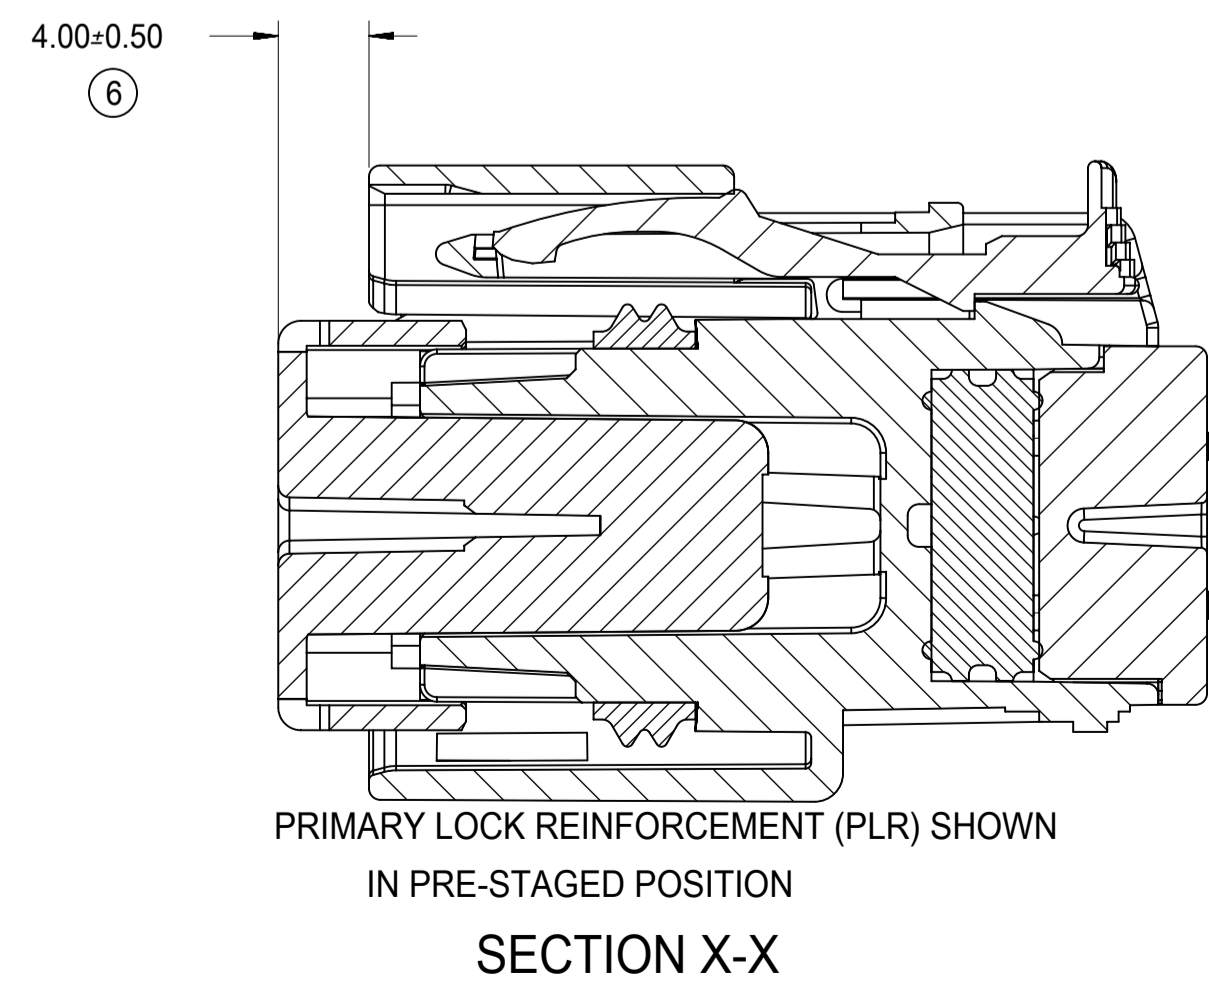

SHEET DESCRIPTION

RECEPTACLE CONNECTOR ASSEMBLY

OPTIONAL LASER MARKING ON THIS SURFACE
SEE NOTE 3g.

MANUFACTURING LOCATION
CODE THIS LOCATION

RECYCLE CODE
THIS LOCATION

MOLD CAVITY I.D.
THIS LOCATION

SYMBOLS		THIS DRAWING CONTAINS INFORMATION THAT IS PROPRIETARY TO MOLEX ELECTRONIC TECHNOLOGIES, LLC AND SHOULD NOT BE USED WITHOUT WRITTEN PERMISSION		CURRENT REV DESC:		molex		
$\nabla = 0$	DIMENSION UNITS	mm	SCALE	3:1		MX150 16 WAY HYBRID RECPT SEALED ASSEMBLY		
$\nabla = 0$	GENERAL TOLERANCES (UNLESS SPECIFIED)		EC NO: 619601		PRODUCT CUSTOMER DRAWING			
$\nabla = 0$	ANGULAR TOL $\pm 3.0^\circ$		DRWN: HKLIANG 2019/07/25		DOCUMENT NUMBER	DOC TYPE	DOC PART	REVISION
$\nabla = 0$	4 PLACES \pm		CHK'D: MVANSLAMBROU 2019/08/02		SD-34985-8001	PSD	001	D2
$\nabla = 0$	3 PLACES \pm		APPR: MVANSLAMBROU 2019/08/02		INITIAL REVISION:			
$\nabla = 0$	2 PLACES ± 0.1		DRWN: TYE 2014/09/12		MATERIAL NUMBER			
$\nabla = 0$	1 PLACE ± 0.3		APPR: VKOSHY 2014/09/22		CUSTOMER			
$\nabla = 0$	0 PLACES \pm		DRAFT WHERE APPLICABLE MUST REMAIN WITHIN DIMENSIONS		GENERAL MARKET			
$\nabla = 0$	THIRD ANGLE PROJECTION		DRAWING		SHEET NUMBER			
$\nabla = 0$	A1-SIZE		SERIES		4 OF 4			
	34985							