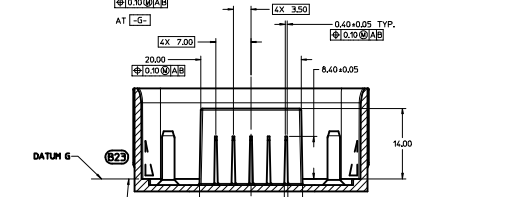

SECTION B-B SCALE 3:1

REV	DESCRIPTION	DATE	BY	CHK
088 B23	ADDED DRAFT DIRECTION SYMBOL	3-25-11		
088 B22	ADDED REF DIMENSION FOR LATCH HEIGHT	3-11-11		
088 B21	REMOVED THE WORD "OPTION" AT VIEW OF BACK ANGLE	3-11-11		
088 B20	CHANGED FROM 1.75 TO 1.80	3-11-11		
088 B19	ADDED 4X (0.805) AT BASE AND 12X (0.805) AT TIP FOR 2.8 BLADE TERMINALS	1-14-11		
088 B18	CHANGED 6X TO 12X FOR THE 1.5 BLADE TERMINALS	1-14-11		
088 B17	UPDATED CONNECTOR COLORS	1-14-11		
088 B16	ADDED [G]	5-04-10		
088 B15	REMOVED [I]	5-04-10		
088 B14	REMOVED SHORTING BAR NOTE	5-04-10		
088 B13	UPDATED NOTE 8 REMOVED REV F	5-04-10		
088 B12	ADDED NOTE 9	5-04-10		
088 B11	ADDED DIM 1.35±0.10/-0.20 MEASURED AT 2.9 FROM [A] ALL AROUND	5-11-10		
088 B10	ADDED SEE NOTE 8	5-04-10		
088 B9	2.50 WAS 2.80. ADDED (280-T001)	5-11-10		
088 B8	ADDED [0.50] AT [B]	5-04-10		
088 B7	ADDED [0.20] AT [B]	5-04-10		
088 B6	ADDED DIM [8.43]	5-04-10		
088 B5	ADDED SEC C-C	5-04-10		
088 B4	UPDATED SEC B-B	5-04-10		
088 B3	ADDED DETAIL D	5-04-10		
088 B2	ADDED SEC C-C	5-04-10		
088 B1	ADDED DIM 0.70±0.15 ALL AROUND	5-04-10		
088 B	RELEASED	5-04-10	KC	MV

LET	REVISION RECORD	DATE	DWN	CHK

UNLESS OTHERWISE SPECIFIED DIMENSIONS ARE IN MILLIMETERS

ANGLES 13°

SCALE: X=10:2, Y=1:1

EWCAP

DATE: 3/1, DRAWN BY: K. CUNNINGHAM, CHECKED BY: V. KOSHY, DATE: 1-14-11

TITLE: DIRECT CONNECT INTERFACE 16 WAY (2 X 8) 1.5 MM SEALED MALE

SHEET: 1 OF 1, DRAWING NUMBER: 999-S-016-2-Z02, SCALE: 1:1, DATE: 1-14-11, REVISION LEVEL: B