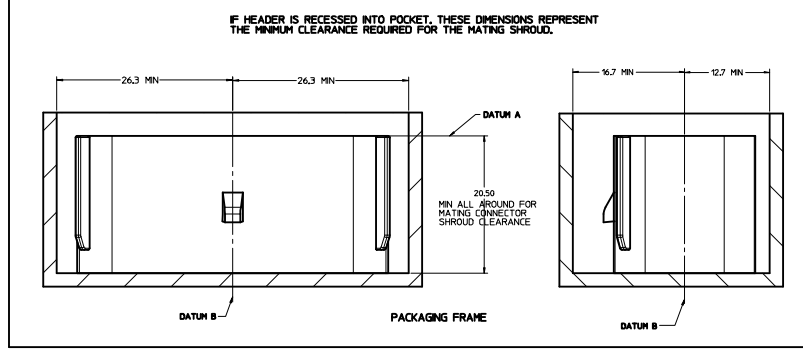

EWCAP PN	OPTION	MATING CONNECTOR COLOR
999-S-016-2-H01	H	YELLOW
999-S-016-2-G01	G	YELLOW
999-S-016-2-F01	F	YELLOW
999-S-016-2-E01	E	YELLOW
999-S-016-2-D01	D	BLACK
999-S-016-2-C01	C	DARK GRAY
999-S-016-2-B01	B	GREY
999-S-016-2-A01	A	BLACK

817

REV	DESCRIPTION	DATE	BY	CHK
088 B23	ADDED DRAFT DIRECTION SYMBOL	3-25-11		
088 B22	ADDED REF DIMENSION FOR LATCH HEIGHT	3-11-11		
088 B21	REMOVED THE WORD "OPTION" AT VIEW OF BACK ANGLE	3-11-11		
088 B20	CHANGED FROM 1.75 TO 1.80	3-11-11		
088 B19	ADDED 4X (0.805) AT BASE AND 12X (0.805) AT TIP FOR 2.8 BLADE TERMINALS	1-14-11		
088 B18	CHANGED 6X TO 12X FOR THE 1.5 BLADE TERMINALS	1-14-11		
088 B17	UPDATED CONNECTOR COLORS	1-14-11		
088 B16	ADDED [G]	5-04-10		
088 B15	REMOVED [I]	5-04-10		
088 B14	REMOVED SHORTING BAR NOTE	5-04-10		
088 B13	UPDATED NOTE 8 REMOVED REV F	5-04-10		
088 B12	ADDED NOTE 9	5-04-10		
088 B11	ADDED DIM 1.35±0.10/-0.20 MEASURED AT 2.9 FROM [A] ALL AROUND	5-11-10		
088 B10	ADDED SEE NOTE 8	5-04-10		
088 B9	2.50 WAS 2.80. ADDED (280-T001)	5-11-10		
088 B8	ADDED [0.50] AT [B]	5-04-10		
088 B7	ADDED [0.20] AT [B]	5-04-10		
088 B6	ADDED DIM [8.43]	5-04-10		
088 B5	ADDED SEC C-C	5-04-10		
088 B4	UPDATED SEC B-B	5-04-10		
088 B3	ADDED DETAIL D	5-04-10		
088 B2	ADDED SEC C-C	5-04-10		
088 B1	ADDED DIM 0.70±0.15 ALL AROUND	5-04-10		
088 B	RELEASED	5-04-10	KC	MV

LET	REVISION RECORD	DATE	DWN	CHK

UNLESS OTHERWISE SPECIFIED DIMENSIONS ARE IN MILLIMETERS

ANGLES 13°

SCALE: X=10:2, Y=1:1

EWCAP

DATE: 3/1, DRAWN BY: K. CUNNINGHAM, CHECKED BY: V. KOSHY, DATE: 1-14-11

TITLE: DIRECT CONNECT INTERFACE 16 WAY (2 X 8) 1.5 MM SEALED MALE

SHEET: 1 OF 1, DRAWING NUMBER: 999-S-016-2-Z02, SCALE: 1:1, DATE: 1-14-11, REVISION LEVEL: B