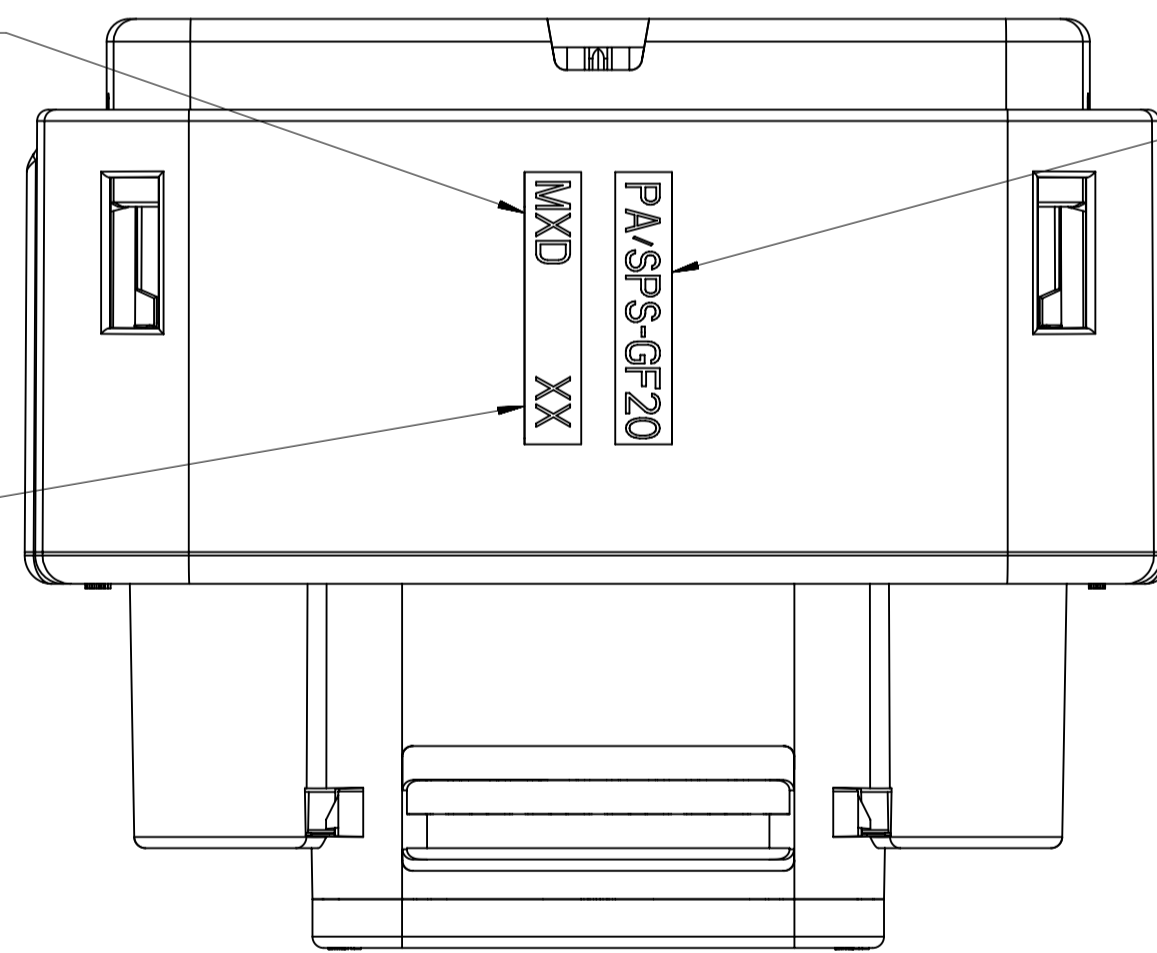

SHEET DESCRIPTION

RECEPTACLE CONNECTOR ASSEMBLY

OPTIONAL LASER MARKING ON THIS SURFACE
SEE NOTE 3g.

MANUFACTURING LOCATION
CODE THIS LOCATION

RECYCLE CODE
THIS LOCATION

MOLD CAVITY I.D.
THIS LOCATION

SYMBOLS		THIS DRAWING CONTAINS INFORMATION THAT IS PROPRIETARY TO MOLEX ELECTRONIC TECHNOLOGIES, LLC AND SHOULD NOT BE USED WITHOUT WRITTEN PERMISSION		CURRENT REV DESC:		molex		
$\nabla = 0$	DIMENSION UNITS	mm	SCALE	3:1		MX150 16 WAY HYBRID RECPT SEALED ASSEMBLY		
$\nabla = 0$	GENERAL TOLERANCES (UNLESS SPECIFIED)		EC NO: 619601		PRODUCT CUSTOMER DRAWING			
$\nabla = 0$	ANGULAR TOL $\pm 3.0^\circ$		DRWN: HKLIANG 2019/07/25		DOCUMENT NUMBER	DOC TYPE	DOC PART	REVISION
$\nabla = 0$	4 PLACES \pm		CHK'D: MVANSLAMBROU 2019/08/02		SD-34985-8001	PSD	001	D2
$\nabla = 0$	3 PLACES \pm		APPR: MVANSLAMBROU 2019/08/02		INITIAL REVISION:			
$\nabla = 0$	2 PLACES ± 0.1		DRWN: TYE 2014/09/12		MATERIAL NUMBER			
$\nabla = 0$	1 PLACE ± 0.3		APPR: VKOSHY 2014/09/22		CUSTOMER			
$\nabla = 0$	0 PLACES \pm		DRAFT WHERE APPLICABLE MUST REMAIN WITHIN DIMENSIONS		GENERAL MARKET			
$\nabla = 0$	THIRD ANGLE PROJECTION		DRAWING		SHEET NUMBER			
$\nabla = 0$	A1-SIZE		SERIES		4 OF 4			
	34985							