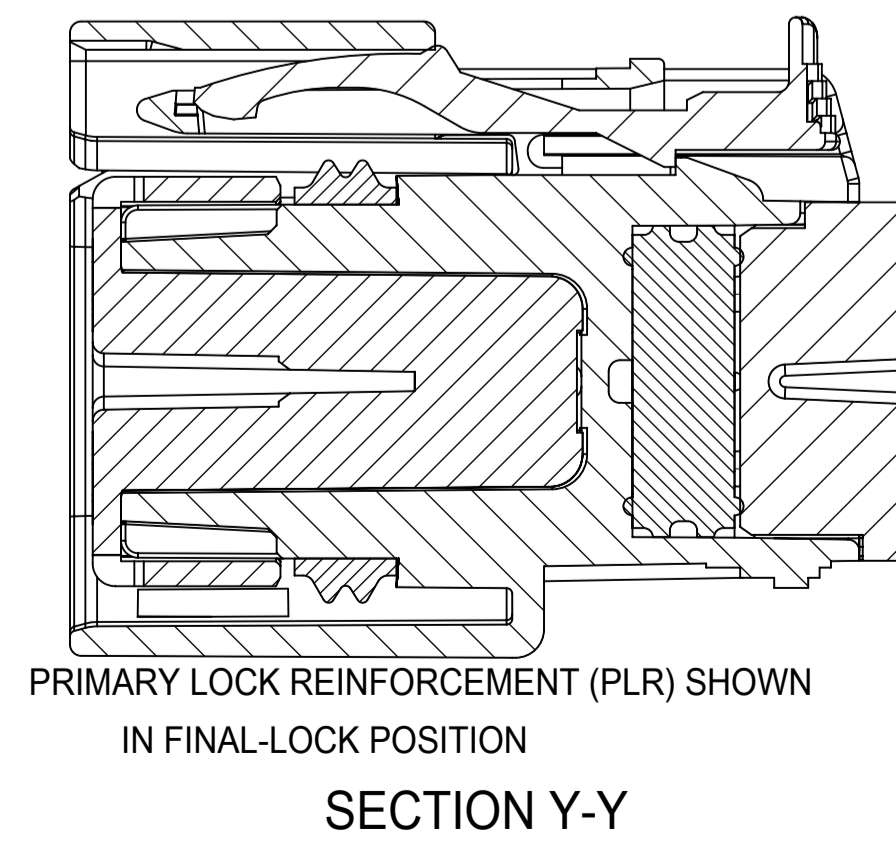

SHEET DESCRIPTION

RECEPTACLE CONNECTOR ASSEMBLY

OPTIONAL LASER MARKING ON THIS SURFACE
SEE NOTE 3g.

MANUFACTURING LOCATION
CODE THIS LOCATION

RECYCLE CODE
THIS LOCATION

MOLD CAVITY I.D.
THIS LOCATION

SYMBOLS		THIS DRAWING CONTAINS INFORMATION THAT IS PROPRIETARY TO MOLEX ELECTRONIC TECHNOLOGIES, LLC AND SHOULD NOT BE USED WITHOUT WRITTEN PERMISSION		CURRENT REV DESC:		molex		
$\nabla = 0$	DIMENSION UNITS	mm	SCALE	3:1		MX150 16 WAY HYBRID RECPT SEALED ASSEMBLY		
$\nabla = 0$	GENERAL TOLERANCES (UNLESS SPECIFIED)		EC NO: 619601		PRODUCT CUSTOMER DRAWING			
$\nabla = 0$	ANGULAR TOL $\pm 3.0^\circ$		DRWN: HKLIANG 2019/07/25		DOCUMENT NUMBER	DOC TYPE	DOC PART	REVISION
$\nabla = 0$	4 PLACES \pm		CHK'D: MVANSLAMBROU 2019/08/02		SD-34985-8001	PSD	001	D2
$\nabla = 0$	3 PLACES \pm		APPR: MVANSLAMBROU 2019/08/02		INITIAL REVISION:			
$\nabla = 0$	2 PLACES ± 0.1		DRWN: TYE 2014/09/12		MATERIAL NUMBER			
$\nabla = 0$	1 PLACE ± 0.3		APPR: VKOSHY 2014/09/22		CUSTOMER			
$\nabla = 0$	0 PLACES \pm		DRAFT WHERE APPLICABLE MUST REMAIN WITHIN DIMENSIONS		GENERAL MARKET			
$\nabla = 0$	THIRD ANGLE PROJECTION		DRAWING		SHEET NUMBER			
$\nabla = 0$	A1-SIZE		SERIES		4 OF 4			
	34985							