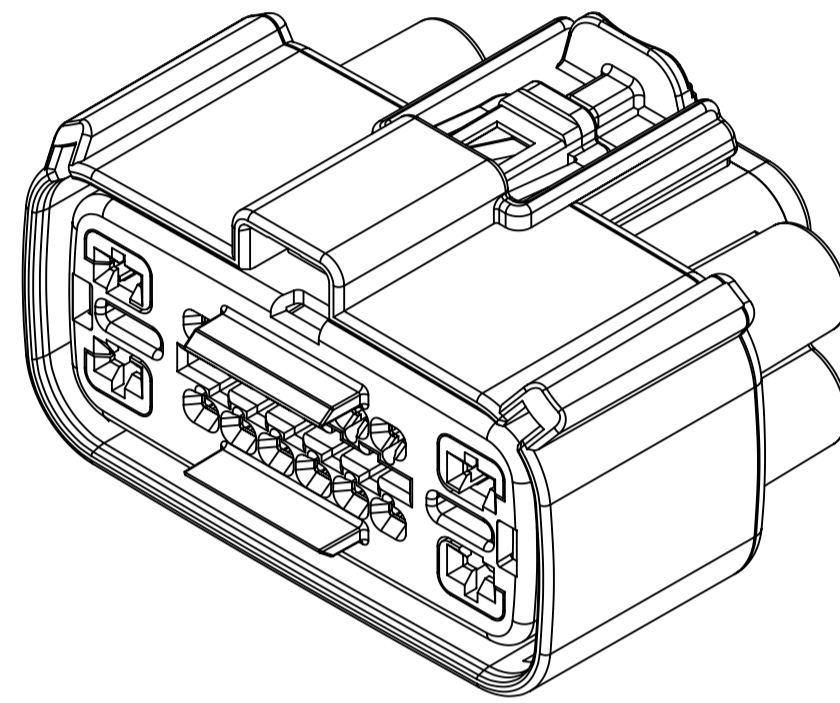

SHEET DESCRIPTION

CONFIGURATIONS

STANDARD (STD) - ALL OPEN 2.8mm CAVITIES

STANDARD (STD) - ALL OPEN 2.8mm CAVITIES WITH CLIPSLOT

SHORTING (SHRT) BAR - ALL OPEN 2.8mm CAVITIES

SHORTING (SHRT) BAR - ALL OPEN 2.8mm CAVITIES WITH CLIPSLOT