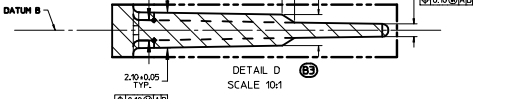

SECTION B-B SCALE 3:1

REV	DESCRIPTION	DATE	BY	CHK
088 B23	ADDED DRAFT DIRECTION SYMBOL	3-25-11		
088 B22	ADDED REF DIMENSION FOR LATCH HEIGHT	3-11-11		
088 B21	REMOVED THE WORD "OPTION" AT VIEW OF BACK ANGLE	3-11-11		
088 B20	CHANGED FROM 1.75 TO 1.80	3-11-11		
088 B19	ADDED 4X (0.805) AT BASE AND 12X (0.805) AT TIP FOR 2.8 BLADE TERMINALS	1-14-11		
088 B18	CHANGED 6X TO 12X FOR THE 1.5 BLADE TERMINALS	1-14-11		
088 B17	UPDATED CONNECTOR COLORS	1-14-11		
088 B16	ADDED [G]	5-04-10		
088 B15	REMOVED [I]	5-04-10		
088 B14	REMOVED SHORTING BAR NOTE	5-04-10		
088 B13	UPDATED NOTE 8 REMOVED REV F	5-04-10		
088 B12	ADDED NOTE 9	5-04-10		
088 B11	ADDED DIM 1.35±0.10/-0.20 MEASURED AT 2.9 FROM [A] ALL AROUND	5-11-10		
088 B10	ADDED SEE NOTE 8	5-04-10		
088 B9	2.50 WAS 2.80. ADDED (280-T001)	5-11-10		
088 B8	ADDED [0.50] AT [B]	5-04-10		
088 B7	ADDED [0.20] AT [B]	5-04-10		
088 B6	ADDED DIM [8.43]	5-04-10		
088 B5	ADDED SEC C-C	5-04-10		
088 B4	UPDATED SEC B-B	5-04-10		
088 B3	ADDED DETAIL D	5-04-10		
088 B2	ADDED SEC C-C	5-04-10		
088 B1	ADDED DIM 0.70±0.15 ALL AROUND	5-04-10		
088 B	RELEASED	5-04-10	KC	MV

LET	REVISION RECORD	DATE	DWN	CHK

UNLESS OTHERWISE SPECIFIED DIMENSIONS ARE IN MILLIMETERS

ANGLES 13°

SCALE: X=10:2, Y=1:1

EWCAP

DATE: 3/1, DRAWN BY: K. CUNNINGHAM, CHECKED BY: V. KOSHY, DATE: 1-14-11

TITLE: DIRECT CONNECT INTERFACE 16 WAY (2 X 8) 1.5 MM SEALED MALE

SHEET: 1 OF 1, DRAWING NUMBER: 999-S-016-2-Z02, SCALE: 1:1, DATE: 1-14-11, REVISION LEVEL: B