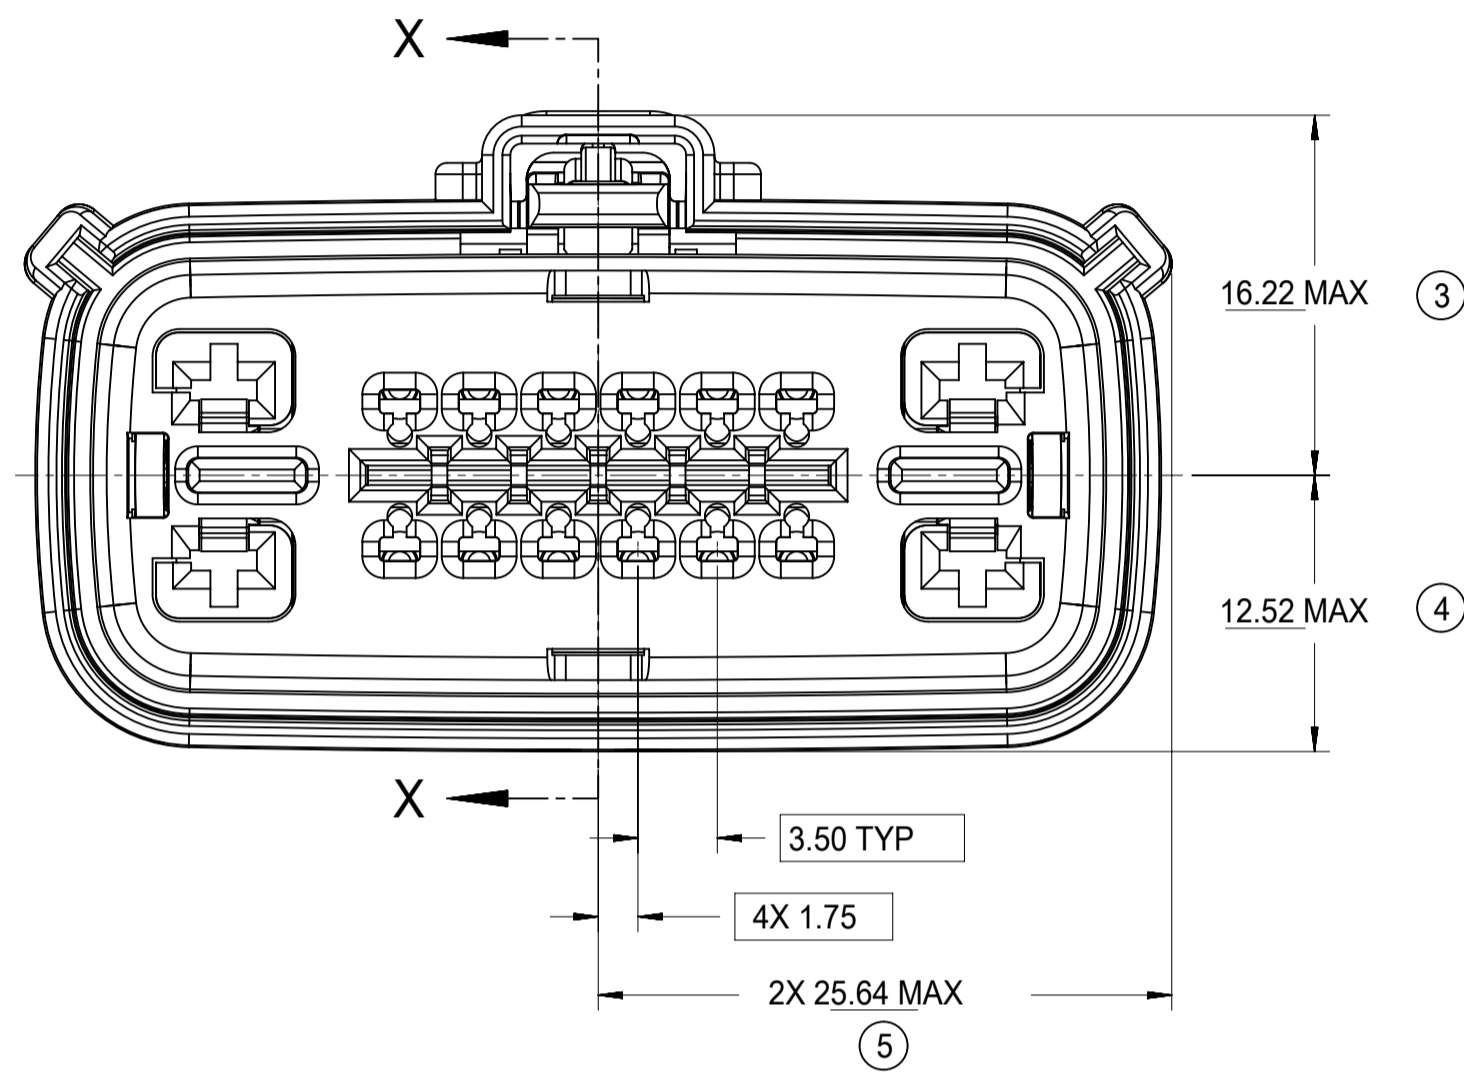

SHEET DESCRIPTION

RECEPTACLE CONNECTOR ASSEMBLY

OPTIONAL LASER MARKING ON THIS SURFACE
SEE NOTE 3g.

MANUFACTURING LOCATION
CODE THIS LOCATION

RECYCLE CODE
THIS LOCATION

MOLD CAVITY I.D.
THIS LOCATION

SYMBOLS		THIS DRAWING CONTAINS INFORMATION THAT IS PROPRIETARY TO MOLEX ELECTRONIC TECHNOLOGIES, LLC AND SHOULD NOT BE USED WITHOUT WRITTEN PERMISSION		CURRENT REV DESC:		molex		
$\nabla = 0$	DIMENSION UNITS	mm	SCALE	3:1		MX150 16 WAY HYBRID RECPT SEALED ASSEMBLY		
$\nabla = 0$	GENERAL TOLERANCES (UNLESS SPECIFIED)		EC NO: 619601		PRODUCT CUSTOMER DRAWING			
$\nabla = 0$	ANGULAR TOL $\pm 3.0^\circ$		DRWN: HKLIANG 2019/07/25		DOCUMENT NUMBER	DOC TYPE	DOC PART	REVISION
$\nabla = 0$	4 PLACES $\pm$		CHK'D: MVANSLAMBROU 2019/08/02		SD-34985-8001	PSD	001	D2
$\nabla = 0$	3 PLACES $\pm$		APPR: MVANSLAMBROU 2019/08/02		INITIAL REVISION:			
$\nabla = 0$	2 PLACES ± 0.1		DRWN: TYE 2014/09/12		MATERIAL NUMBER			
$\nabla = 0$	1 PLACE ± 0.3		APPR: VKOSHY 2014/09/22		CUSTOMER			
$\nabla = 0$	0 PLACES $\pm$		DRAFT WHERE APPLICABLE MUST REMAIN WITHIN DIMENSIONS		GENERAL MARKET			
$\nabla = 0$	THIRD ANGLE PROJECTION		DRAWING		SHEET NUMBER			
$\nabla = 0$	A1-SIZE		SERIES		4 OF 4			
	34985