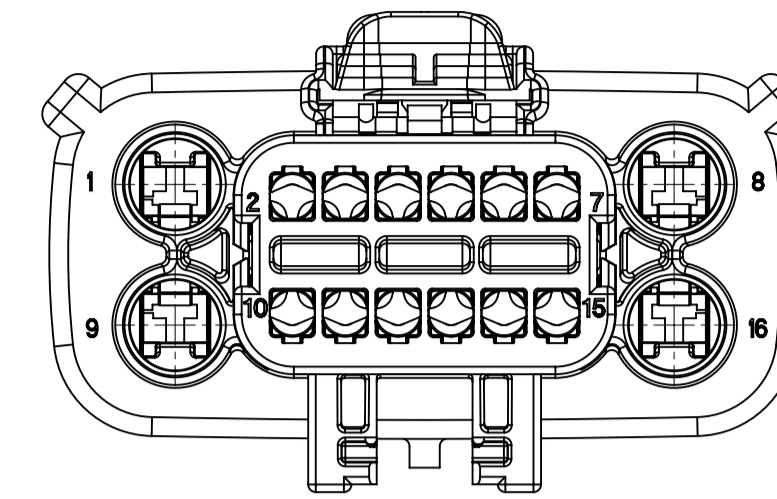

INSPECTION NUMBER LOG	
LAST NUMBER:	11
ADDED:	
REMOVED:	

D2	CHANGED "PA/SPS+GF20" TO "PA/SPS-GF20" IN SHEET 4
D1	1. UPDATED VIEWS IN SHEET 2 2. CHANGED DIM 10.98 TO 11.00, 6.61 TO 6.60, 15.00+/-0.10 TO 15.00+0.30/-0.20 IN SHEET 4
D	REMOVED BOM (REFER TO SD-34985-8002)
C	NEW P/N 34985-4026 THRU 4028
B	NEW P/N 34985-4023 THRU 4025
A2	UPDATED PACKAGING DWGS
A1	FIXED TYPO IN NOTE 1a
A	INITIAL RELEASE
REV	REV DESCRIPTION

SHEET DESCRIPTION

CONFIGURATIONS

STANDARD (STD) - ALL OPEN 2.8mm CAVITIES

STANDARD (STD) - ALL OPEN 2.8mm CAVITIES WITH CLIPSLOT

SHORTING (SHRT) BAR - ALL OPEN 2.8mm CAVITIES

SHORTING (SHRT) BAR - ALL OPEN 2.8mm CAVITIES WITH CLIPSLOT