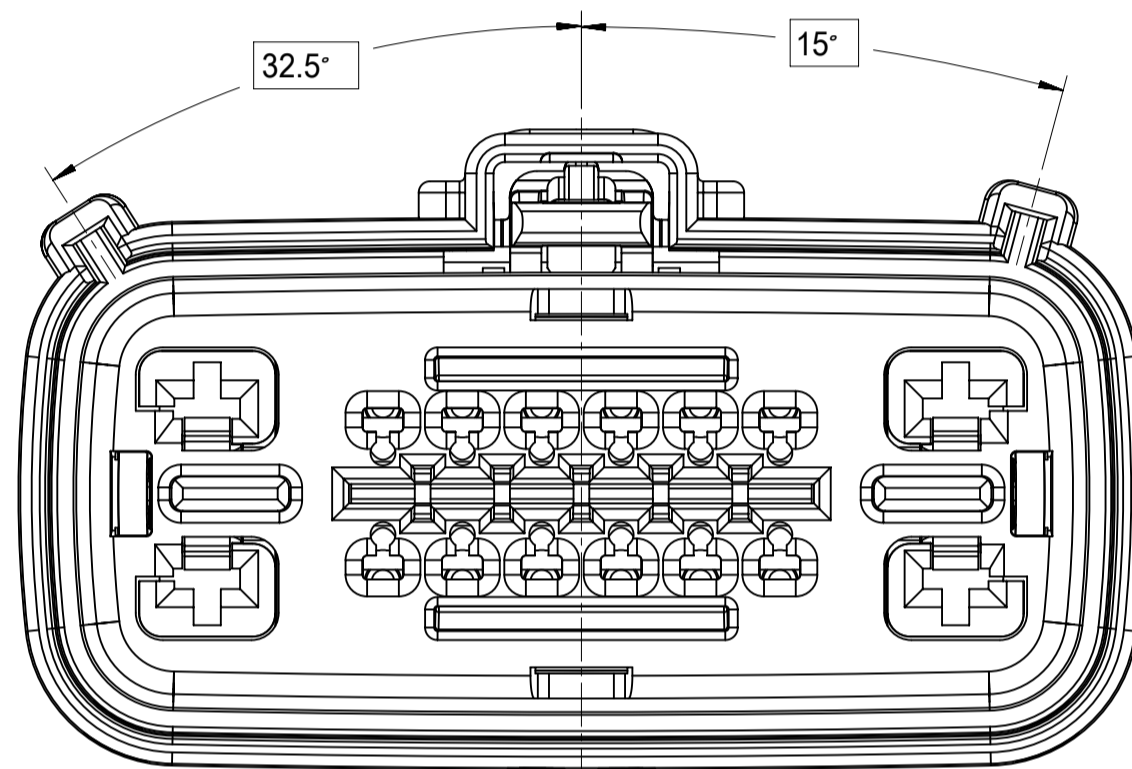

SHEET DESCRIPTION

CONFIGURATIONS

STANDARD (STD) - ALL OPEN 2.8mm CAVITIES

STANDARD (STD) - ALL OPEN 2.8mm CAVITIES WITH CLIPSLOT

SHORTING (SHRT) BAR - ALL OPEN 2.8mm CAVITIES

SHORTING (SHRT) BAR - ALL OPEN 2.8mm CAVITIES WITH CLIPSLOT

SHEET DESCRIPTION

KEY CONFIGURATIONS

KEY A

KEY E

KEY B

KEY F

KEY C

KEY G