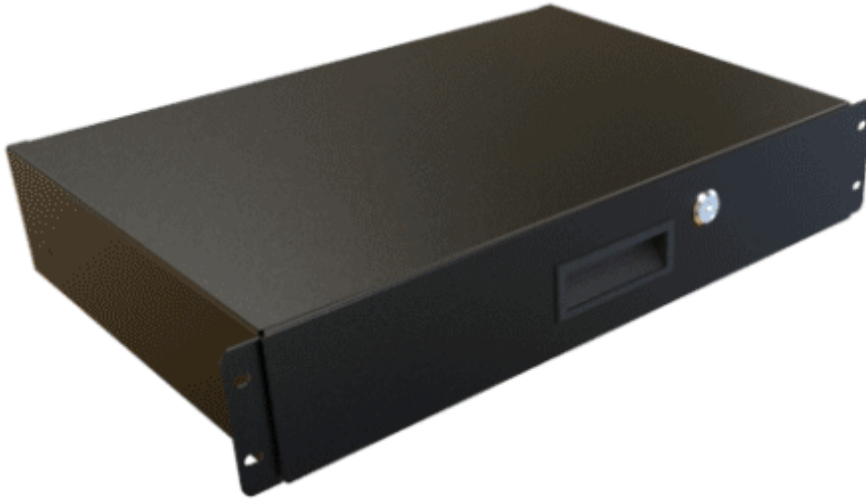

Part No.	Part No.	Overall Dimensions			Slide Travel	Rack Units	Weight Capacity
		Height	Width	Depth			
Black	RAL 7035 Light Gray						
RDRW1900312BK1	RDRW1900312LG1	3.50	17.36	12.25	12.00	2U	145 lbs (65.8 kg)
RDRW1900512BK1	RDRW1900512LG1	5.25	17.36	12.25	12.00	3U	145 lbs (65.8 kg)
RDRW1900712BK1	RDRW1900712LG1	7.00	17.36	12.25	12.00	4U	145 lbs (65.8 kg)
-	RDRW1900812LG1	8.75	17.36	12.25	12.00	5U	145 lbs (65.8 kg)
RDRW1900316BK1	RDRW1900316LG1	3.50	17.36	16.25	16.00	2U	129 lbs (58.5 kg)
RDRW1900516BK1	RDRW1900516LG1	5.25	17.36	16.25	16.00	3U	129 lbs (58.5 kg)
RDRW1900716BK1	RDRW1900716LG1	7.00	17.36	16.25	16.00	4U	129 lbs (58.5 kg)
RDRW1900816BK1	RDRW1900816LG1	8.75	17.36	16.25	16.00	5U	129 lbs (58.5 kg)
RDRW1901216BK1	RDRW1901216LG1	12.25	17.36	16.25	16.00	7U	129 lbs (58.5 kg)
RDRW1900322BK1	RDRW1900322LG1	3.50	17.36	22.25	22.00	2U	107 lbs (48.5 kg)
RDRW1900522BK1	RDRW1900522LG1	5.25	17.36	22.25	22.00	3U	107 lbs (48.5 kg)
RDRW1900722BK1	RDRW1900722LG1	7.00	17.36	22.25	22.00	4U	107 lbs (48.5 kg)
RDRW1900822BK1	RDRW1900822LG1	8.75	17.36	22.25	22.00	5U	107 lbs (48.5 kg)
RDRW1901222BK1	RDRW1901222LG1	12.25	17.36	22.25	22.00	7U	107 lbs (48.5 kg)

Qty Included	Description	Replacement Part No.
1	Drawer	
2	Keys for lock	
8	10-32 x 0.625in screw	
2	Rear drawer support bracket	
4	8-32 Keys nut	
1	Assembly and installation instructions	

Data subject to change without notice

© 2021. Hammond Manufacturing Ltd. All rights reserved.