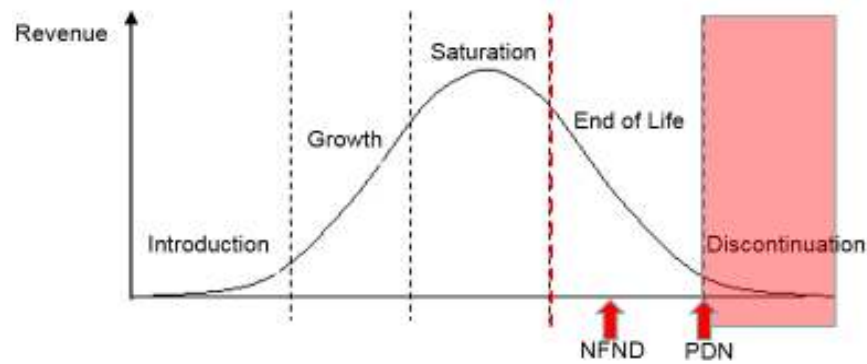

Light is OSRAM

Product Discontinuation (acc. JEDEC J-STD-048) OS-PD-2017-072

15-Nov-2017

Last order:	15-May-2018
Last delivery:	15-Nov-2018
Reason:	Brightness improvement

Please direct your feedback to your local Sales office.