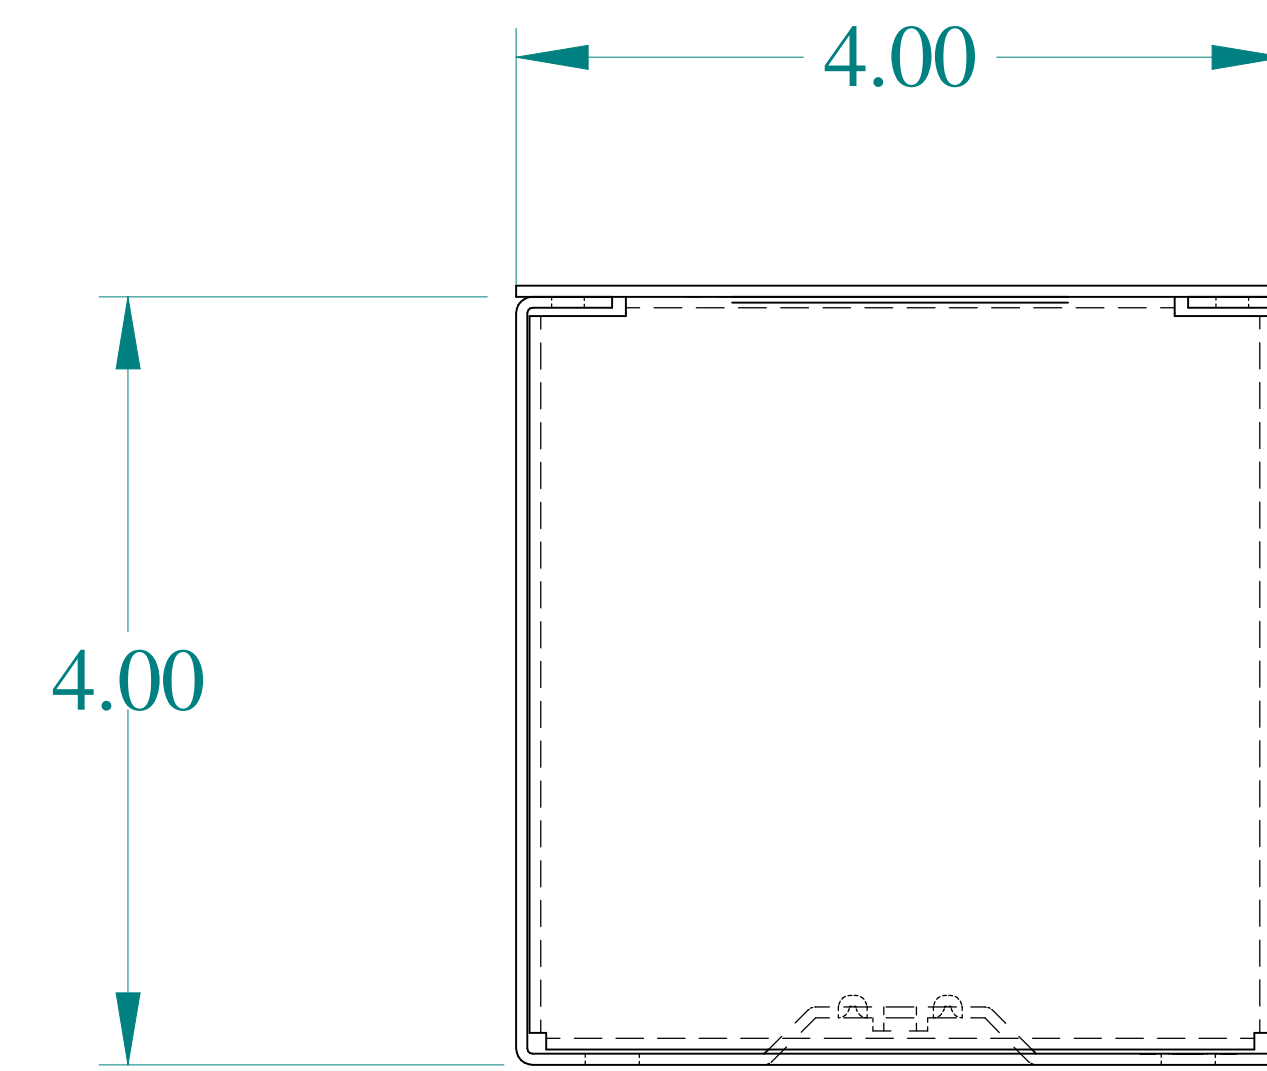

TOP VIEW

ISOMETRIC VIEWS

SIDE VIEW

FRONT VIEW

SIDE VIEW

BOTTOM VIEW

Data subject to change without notice.

Part # : CS444