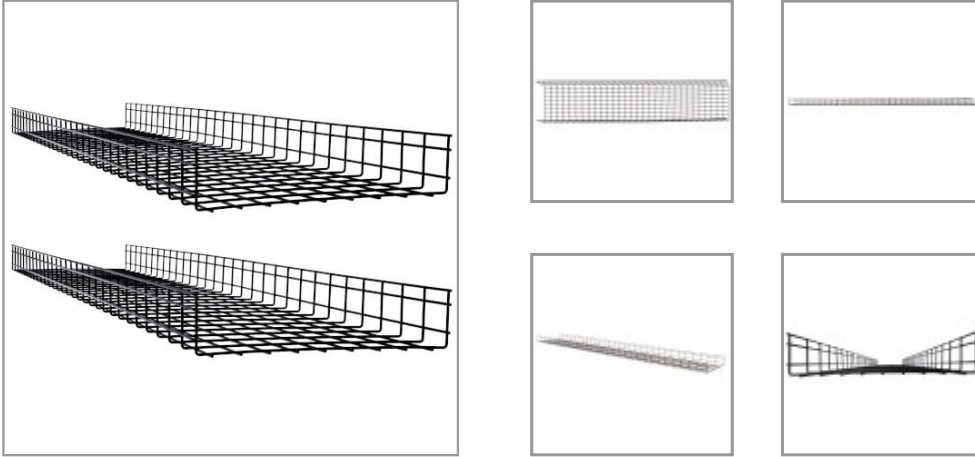

## Wire Mesh Cable Tray - 450 x 100 x 3000 mm (18 in. x 4 in. x 10 ft.) QTY: 6

MODEL NUMBER: SRWB18410STR

Provides wall-, floor- or ceiling-based copper cable routing, allowing organized category cable bundling within your data center.

### Features

**Eliminate Cable Stress by Organizing Copper Cabling Through Your Data Center** This SmartRack® Wire Mesh Cable Tray is easy to install along the wall, floor or ceiling of your data center. The SRWB18410STR is a straight section measuring 3000 millimeters long, but you can cut it with side-action bolt cutters to fit your custom specifications. It also measures 450 millimeters wide and 100 millimeters high to allow you to neatly bundle network and audio/video cables.

**Constructed from High-Strength Steel Wire Built to Last in Busy Environments** The black powder-coated wire is smooth and rounded, which not only protects cable installers and IT personnel from cutting their hands, but also prevents cables from fraying along sharp edges. The rounded wire also prohibits debris from building up on it in dusty network closets and industrial spaces. Large mesh openings allow you to route cables through the spaces if needed.

### Highlights

- (6) Six total spans of wire basket
- Cuts cable clutter by routing bundles along the wall, floor or ceiling in your data center
- Smooth, rounded wire construction prevents cable fraying due to sharp ends
- Large mesh size allows convenient cable routing through the open spaces
- Ideal for organizing cable in data centers, network closets and industrial areas