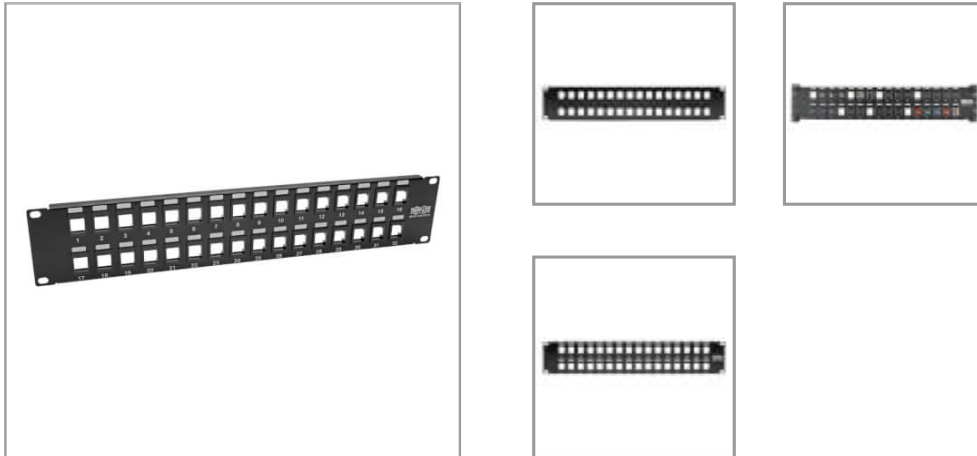

## 32-Port 2U Rack-Mount Unshielded Blank Keystone/Multimedia Patch Panel, RJ45 Ethernet, USB, HDMI, Cat5e/6

MODEL NUMBER: **N062-032-KJ**

Manages and organizes input and output cable connections in your network. Customizable solution for a variety of applications, including Ethernet, voice, audio/video and USB.

### Description

The N062-032-KJ 32-Port 2U Rack-Mount Unshielded Blank Keystone/Multimedia Patch Panel manages and organizes the cabling in your network. The 32 blank cutouts accommodate all Tripp Lite keystone jacks, and some other keystone jacks in the market, including RJ45 Ethernet, HDMI audio/video, voice and USB applications. Ports are clearly numbered to help you identify connections. Mounts easily into 2U of an EIA-standard 19-inch two-post rack or wall-mount rack enclosure. Made from heavy-duty cold-rolled steel. Grounding wire included.

### Features

**Manages and Organizes a Wide Variety of Cabling** 32 blank cutouts accommodate all Tripp Lite keystone jacks, and some other keystone jacks in the market  
 For use with RJ45 Ethernet, HDMI audio/video, voice, USB and other applications  
 Ports are numbered for easy connection identification  
 Heavy-duty cold-rolled steel construction

### Highlights

- 32 blank cutouts compatible with all Tripp Lite keystone jacks
- For Ethernet, voice, audio/video, USB applications and more
- Heavy-duty cold-rolled steel construction
- Numbered ports for easy connection identification
- Mounts into 2U of standard 19 in. 2-post or wall-mount rack