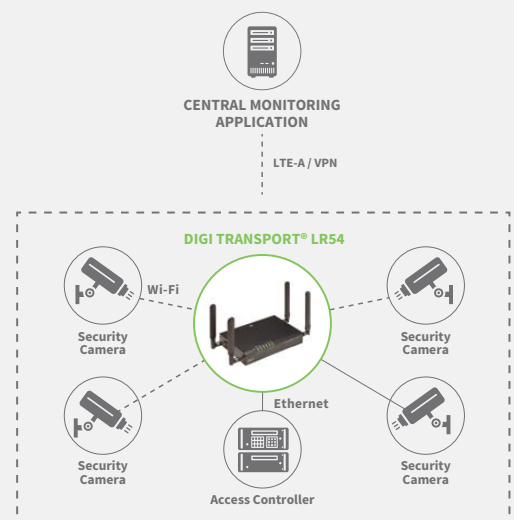

Centralized Device Configuration and Remote Management

Digi Remote Manager gives administrators a single dashboard for configuring and troubleshooting devices across multiple locations. They will be able to analyze network performance and check connectivity points at a glance.

Automated Updates

Digi TransPort LR54 automatically "phones home" to Digi Remote Manager to check for the newest firmware and to pull down any unique configurations.

Cloud Security

Digi Remote Manager provides a centralized, scalable tool for ensuring security across the entire network of remote devices. It is hosted in SSAE-16 certified facilities.

Global Ready

Digi TransPort LR54 has a single, software-defined LTE radio that supports carriers across North America and most European countries. Rather than qualify and support multiple devices, Digi TransPort LR54 gives you a single part number to cover two continents. And it comes pre-certified for Verizon and AT&T networks.

Extreme Network Security

Gain maximum security assurance through Digi's PCI-certified Digi Remote Manager, firewall, built-in-VPN and 256 bit AES encryption. Digi TrustFence device security framework addresses common security vulnerabilities of remote devices, from authenticated boot and secure device access, to user validation and data encryption.

LTE-A speed: 300 Mbps
2x faster than
conventional LTE in
real world testing

The Digi solution for security systems: Fast and stable. Rugged and secure.

For more information about Digi TransPort LR54, visit www.digi.com/transportlr54

www.digi.com

877-912-3444 | 952-912-3444

DIGI