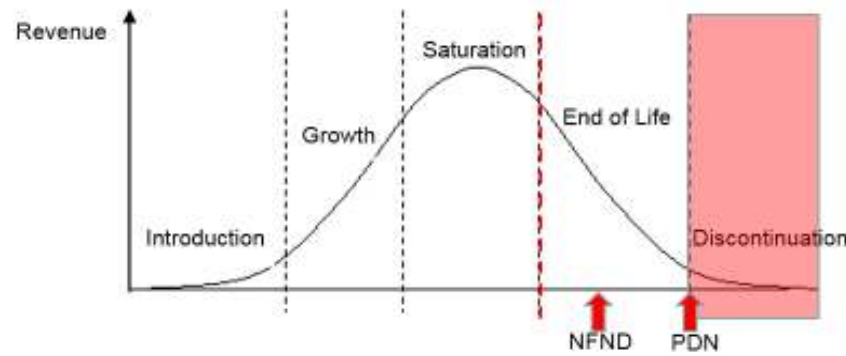

---

Please direct your feedback to your local Sales office.

DISCONTINUED				NEW (REPLACEMENT)			
Device	Ordering Code	Function	Brand	Device	Datasheet Ordering Code	Function	Brand
SFH 4278S	Q65112A0075	Emitter	Power TOPLED	no replacement			
SFH 4279S	Q65112A0074	Emitter	Power TOPLED	no replacement			