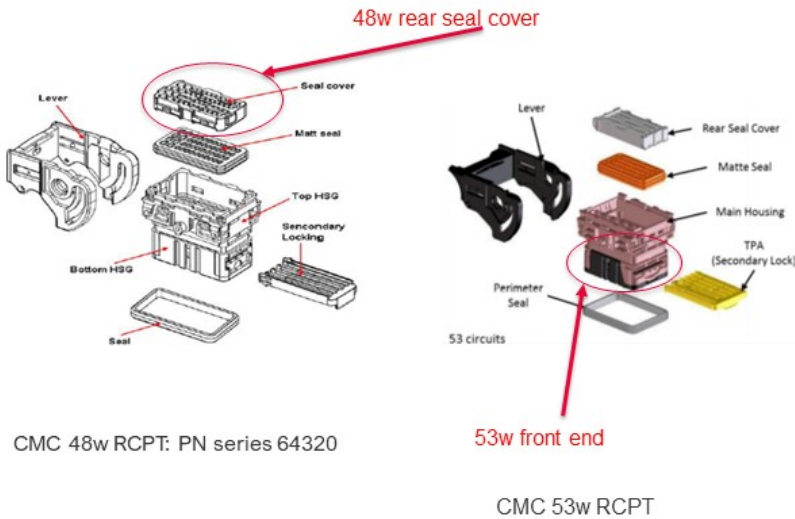

Date Issued :	November 29, 2022	PCN Number :	512999
Reason for Change :	Capacity change or tool replacement		
Description of Change :	This notice is to inform you that Molex will expand its production capacity to meet customer expectations in order to ensure that all customers can receive good services in a timely manner		
Reason for Short Notice :	Capacity Increase		
Assessment of Change :	No change to parts - Form/Fit/Function		
Planned Implementation Date :	January 18, 2023		
Sample Availability Date:	January 03, 2023		
Internal Molex Qualification Date :	January 03, 2023		
Last date to request Samples by Customer :	January 18, 2023		
Traceability Code Markings / Date :	Date code		

Before Picture

■ Impacted Product Picture

CMC 48w RCPT: PN series 64320

53w front end

CMC 53w RCPT

CMC 32w RCPT: PN series 64319

After Picture

Overview

- In order to overcome capacity issues and assure all our customers are well and promptly serve, Molex is putting in place all needed efforts and investments to adequate capacity to customers expectations.
- ❖ This will imply a new 53w front end copy mold and an upgrade of existing 48w rear seal cover mold in order to increase its output.
- ❖ This will imply a new CMC 32 & 48w RCPT copy assembly line.