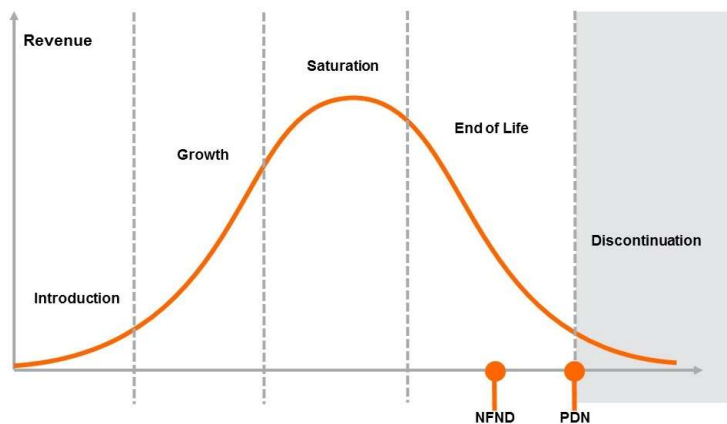

Light is OSRAM

Product Or Individual Q-Code Discontinuation (acc. JEDEC J-STD-048)

17 August 2020

OS-PDN-2020-057

Last order: 15 February 2021

Last delivery: 15 August 2021

Please direct your feedback to your local Sales office.