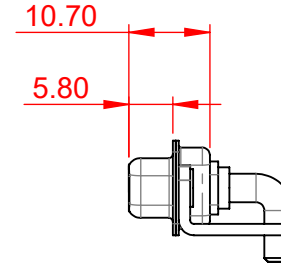

TOLERANCE UNLESS OTHERWISE SPECIFIED	
.X	±0.25
.XX	±0.13
.XXX	±0.05

THIS IS A C.A.D. GENERATED DRAWING  
DO NOT MAKE MANUAL REVISIONS TO MASTER.

ISSUE NUMBER	
ORIGINAL	①

**NOTES:**

**MATERIAL:**  
**HOUSING:** THERMOPLASTIC POLYESTER, UL94V-0  
**SHELL:** STEEL, TIN PLATED  
**CONTACT:** COPPER ALLOY, 30µ GOLD PLATED