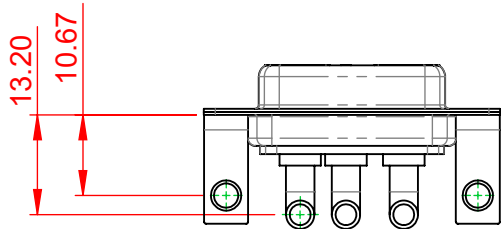

TOLERANCE UNLESS OTHERWISE SPECIFIED	
.X	±0.25
.XX	±0.13
.XXX	±0.05

THIS IS A C.A.D. GENERATED DRAWING  
DO NOT MAKE MANUAL REVISIONS TO MASTER.

ISSUE NUMBER	
ORIGINAL	①

**NOTES:**

**MATERIAL:**  
**HOUSING:** THERMOPLASTIC POLYESTER, UL94V-0  
**SHELL:** STEEL, TIN PLATED  
**CONTACT:** COPPER ALLOY, 30µ GOLD PLATED