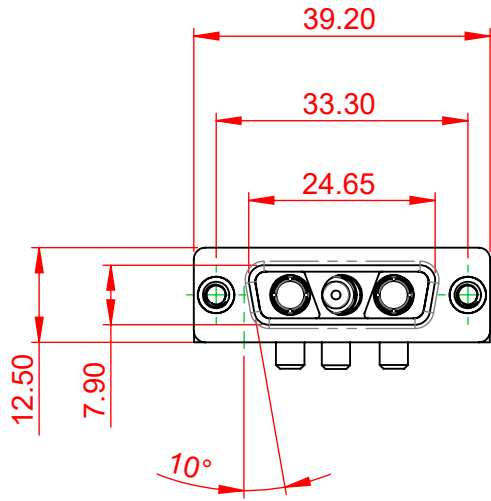

TOLERANCE UNLESS OTHERWISE SPECIFIED	
.X	±0.25
.XX	±0.13
.XXX	±0.05

THIS IS A C.A.D. GENERATED DRAWING  
DO NOT MAKE MANUAL REVISIONS TO MASTER.

ISSUE NUMBER	
ORIGINAL	①

**NOTES:**

**MATERIAL:**  
**HOUSING:** THERMOPLASTIC POLYESTER, UL94V-0  
**SHELL:** STEEL, TIN PLATED  
**CONTACT:** COPPER ALLOY, 30µ GOLD PLATED

**COMBINATION D-SUB**

SW REFERENCE NO.: 630 COMBO ASSEMBLY	
DRAWN: C.B	DATE: JAN. 01/2019
CHECKED:	DATE:
SCALE: (IN C.A.D. 1:1)	SHEET 1 OF 2
DRAWING NUMBER: 630-3WK3640-4TC	ISSUE
PART NUMBER: 630-3WK3640-4TC	1

TOLERANCE UNLESS OTHERWISE SPECIFIED	
.X	±0.25
.XX	±0.13
.XXX	±0.05

THIS IS A C.A.D. GENERATED DRAWING  
DO NOT MAKE MANUAL REVISIONS TO MASTER.

ISSUE NUMBER	
ORIGINAL	①

<b>COMBINATION D-SUB</b>		SW REFERENCE NO.: 630 COMBO ASSEMBLY	
		DRAWN: C.B	DATE: JAN. 01/2019
<b>EDAC</b> EDAC INC TORONTO, ONTARIO CANADA YOUR CONNECTION TO QUALITY & SERVICE		CHECKED:	DATE:
		SCALE: N.T.S	SHEET 2 OF 2
THESE DRAWINGS AND SPECIFICATIONS ARE THE PROPERTY OF EDAC INC., AND SHALL NOT BE REPRODUCED, OR COPIED OR USED AS THE BASIS FOR THE MANUFACTURE OR SALE OF APPARATUS WITHOUT WRITTEN PERMISSION.			DRAWING NUMBER: 630-3WK3640-4TC
			PART NUMBER: 630-3WK3640-4TC
			ISSUE 1