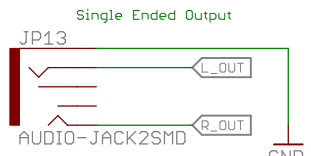

open hardware

Released under the Creative Commons Attribution Share-Alike 3.0 License
<http://creativecommons.org/licenses/by-sa/3.0>

TITLE: Purpletooth_Jamboree

Design by: M. Hord

REV:
10

Date: 1/9/2014 11:46:18 AM

Sheet: 1/3

LONG:

LONG:

U1.GPIO