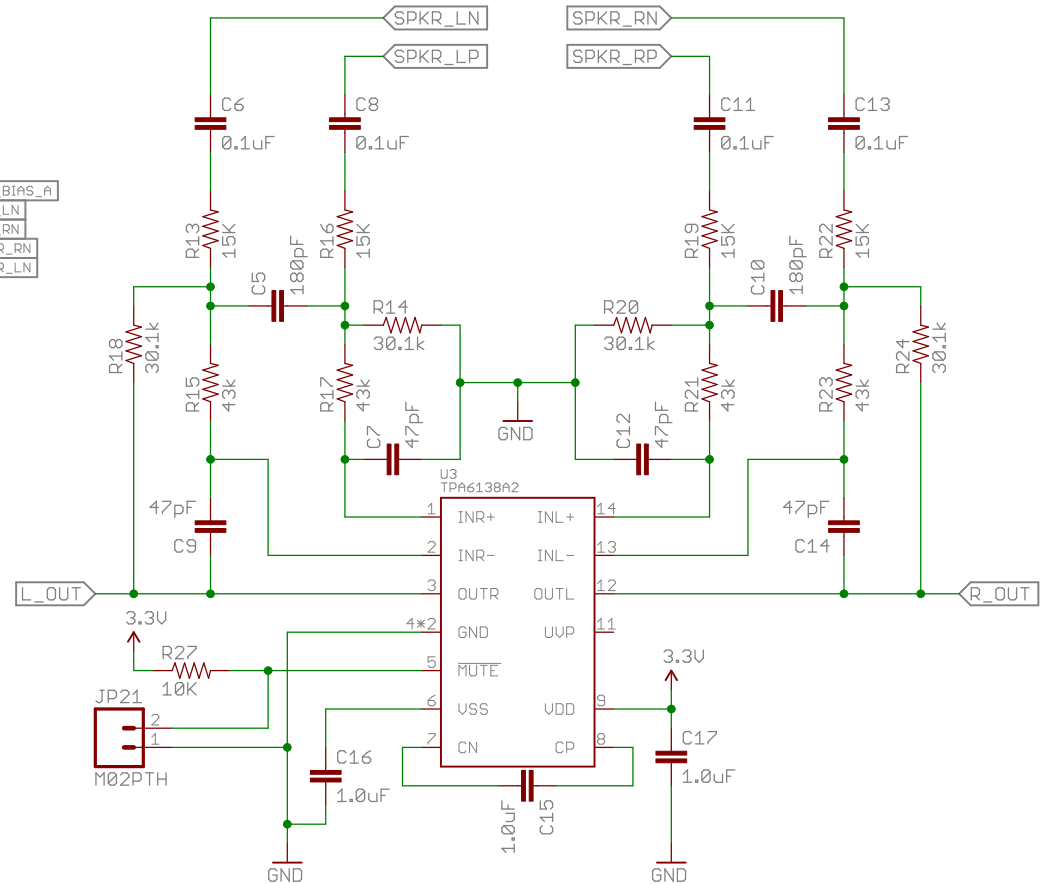

open hardware

Released under the Creative Commons Attribution Share-Alike 3.0 License
<http://creativecommons.org/licenses/by-sa/3.0>

TITLE: Purpletooth_Jamboree

Design by: M. Hord

REV:
10

Date: 1/9/2014 11:46:18 AM

Sheet: 1/3

LONG:

LONG:

U1.GPIO