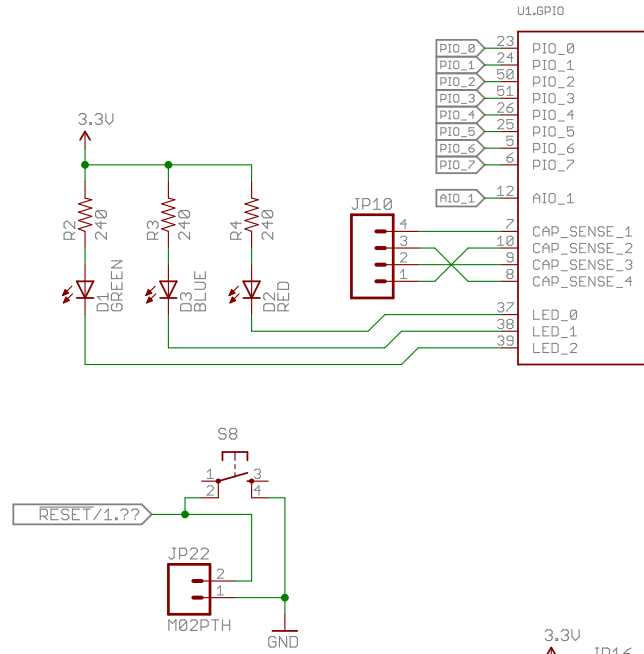

open hardware

Released under the Creative Commons Attribution Share-Alike 3.0 License
<http://creativecommons.org/licenses/by-sa/3.0>

TITLE: Purpletooth_Jamboree

Design by: M. Hord

REV:
10

Date: 1/9/2014 11:46:18 AM

Sheet: 1/3

LONG:

LONG:

U1.GPIO