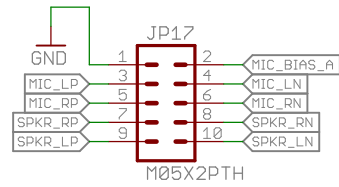

open hardware

Released under the Creative Commons Attribution Share-Alike 3.0 License
<http://creativecommons.org/licenses/by-sa/3.0>

TITLE: Purpletooth_Jamboree

Design by: M. Hord

REV:
10

Date: 1/9/2014 11:46:18 AM

Sheet: 1/3

LONG:

LONG:

U1.GPIO