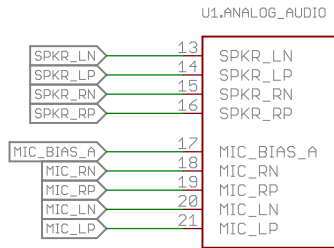

open hardware

Released under the Creative Commons Attribution Share-Alike 3.0 License
<http://creativecommons.org/licenses/by-sa/3.0>

TITLE: Purpletooth_Jamboree

Design by: M. Hord

REV:
10

Date: 1/9/2014 11:46:18 AM

Sheet: 1/3

LONG:

LONG:

U1.GPIO