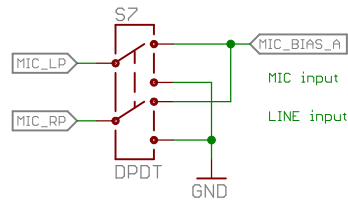

open hardware

Released under the Creative Commons Attribution Share-Alike 3.0 License
<http://creativecommons.org/licenses/by-sa/3.0>

TITLE: Purpletooth_Jamboree

Design by: M. Hord

REV:
10

Date: 1/9/2014 11:46:18 AM

Sheet: 1/3

LONG:

LONG:

U1.GPIO