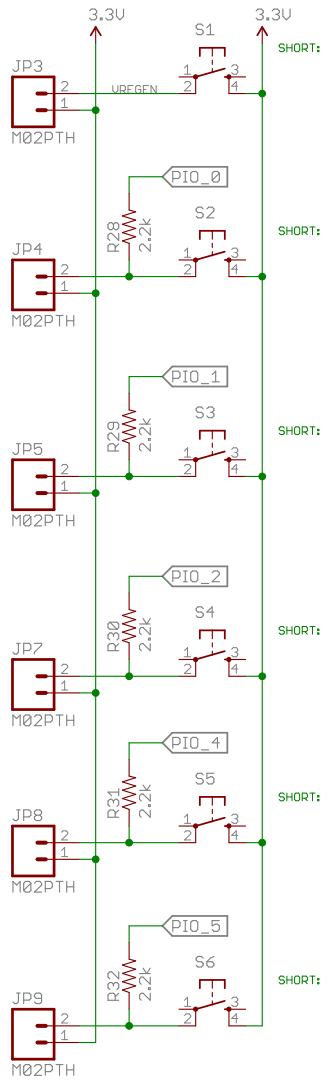

open hardware

Released under the Creative Commons Attribution Share-Alike 3.0 License
<http://creativecommons.org/licenses/by-sa/3.0>

TITLE: Purpletooth_Jamboree

Design by: M. Hord

REV:
10

Date: 1/9/2014 11:46:18 AM

Sheet: 1/3

LONG:

LONG:

U1.GPIO