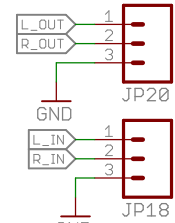

open hardware

Released under the Creative Commons Attribution Share-Alike 3.0 License
<http://creativecommons.org/licenses/by-sa/3.0>

TITLE: Purpletooth_Jamboree

Design by: M. Hord

REV:
10

Date: 1/9/2014 11:46:18 AM

Sheet: 1/3

LONG:

LONG:

U1.GPIO