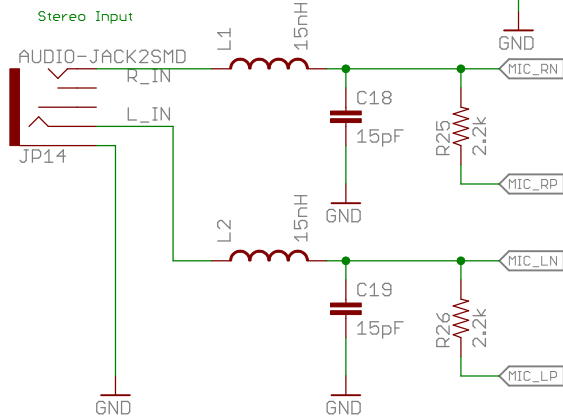

open hardware

Released under the Creative Commons Attribution Share-Alike 3.0 License
<http://creativecommons.org/licenses/by-sa/3.0>

TITLE: Purpletooth_Jamboree

Design by: M. Hord

REV:
10

Date: 1/9/2014 11:46:18 AM

Sheet: 1/3

LONG:

LONG:

U1.GPIO