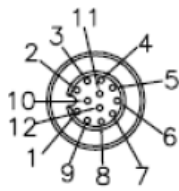

### BU-1404940

(12 Position Male to Female Receptacle Shielded Cable Assembly, 16.4')

J1 Male

J1 Female

J1	Twist Pair	COLOR	J2
1	Twist Pair 1	WHITE	1
3		BROWN	3
6	Twist Pair 2	GREEN	6
4		YELLOW	4
5	Twist Pair 3	GRAY	5
8		PINK	8
7	Twist Pair 4	BLUE	7
10		RED	10
9	Twist Pair 5	ORANGE	9
2		LIGHT GREEN	2
11	Twist Pair 6	BLACK	11
12		VIOLET	12
SHELL		BRAID	SHELL

- Mueller's BU-1404940 is a shielded cable assembly that has a 12-position Male plug to 12-position female receptacle.
- Shell size for connector: M12 (A Coding)
- Cable Material: Polyurethane
  - Overall length = 16.4' (5m)
- Coupling Nut: Anodized Aluminum
- Rating:
  - Voltage: 30V AC/DC
  - Current: 1.5 Amps
  - Standard: IEC 61076-2-101
  - Waterproof: IP67/IP68
  - Temperature: -40°C to 105°C
- RoHS 3 Compliant