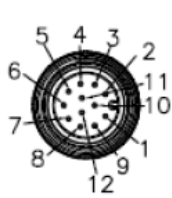

### BU-1404940

(12 Position Male to Female Receptacle Shielded Cable Assembly, 16.4')

J1 Male

J1 Female

J1	Twist Pair	COLOR	J2
1	Twist Pair 1	WHITE	1
3		BROWN	3
6	Twist Pair 2	GREEN	6
4		YELLOW	4
5	Twist Pair 3	GRAY	5
8		PINK	8
7	Twist Pair 4	BLUE	7
10		RED	10
9	Twist Pair 5	ORANGE	9
2		LIGHT GREEN	2
11	Twist Pair 6	BLACK	11
12		VIOLET	12
SHELL		BRAID	SHELL

- Mueller's BU-1404940 is a shielded cable assembly that has a 12-position Male plug to 12-position female receptacle.
- Shell size for connector: M12 (A Coding)
- Cable Material: Polyurethane
  - Overall length = 16.4' (5m)
- Coupling Nut: Anodized Aluminum
- Rating:
  - Voltage: 30V AC/DC
  - Current: 1.5 Amps
  - Standard: IEC 61076-2-101
  - Waterproof: IP67/IP68
  - Temperature: -40°C to 105°C
- RoHS 3 Compliant