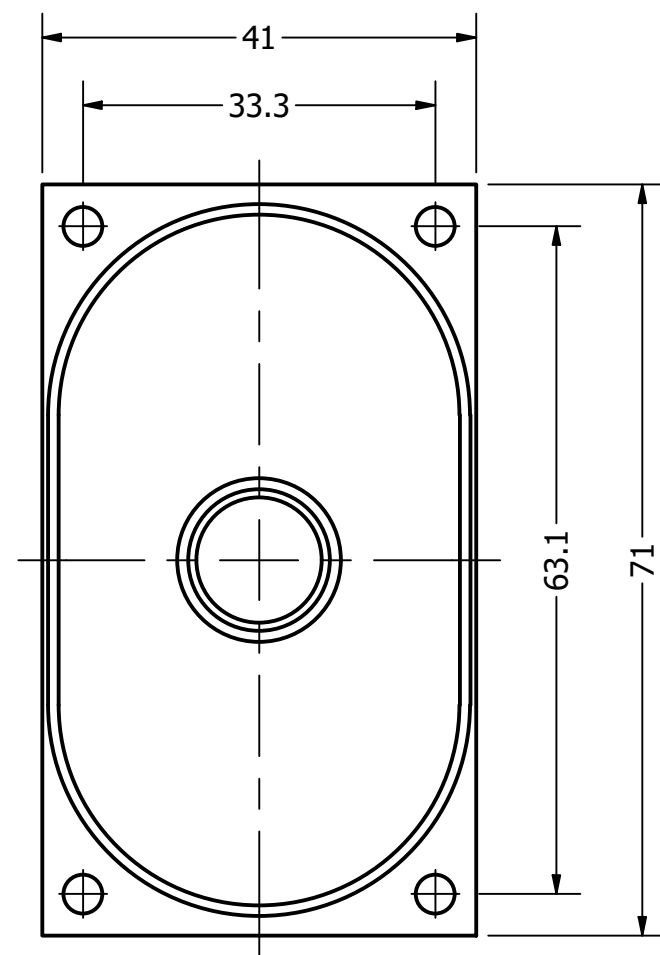

Part Number:	SC700208-1	
DESCRIPTION:	Dynamic Speaker	
DRAWN	CJ	9/4/2019
CHECKED	C.H.	9/4/2019
APPROVED	C.E.	9/4/2019

This document contains data proprietary to DB Unlimited. Any use or reproduction, in any form, without prior written permission of DB Unlimited is prohibited. All terms and conditions can be found at www.dbunlimitedco.com

Top View

Side View

Bottom View

Items	Specifications	Conditions
Sound Pressure Level	100	dB (@ 1W/10cm)
Resonant Frequency	280 ± 20%	Hz
Frequency Range	200 ~ 20,000	Hz
Nominal Power	3	W
Max. Power	5	W
Impedance	8	Ω
Cone Material	Cloth	
Mount Type	Frame Mount	
Storage Temperature	-40 ~ +80	°C
Operating Temperature	-40 ~ +80	°C
Weight	38	g

REVISION HISTORY

REV	DESCRIPTION	DATE	APPROVED
	Released from Engineering	2/8/2014	J.S.
1	Updated drawing to new template, frequency, SPL, temps	9/4/2019	C.E.

NOTES

- 1) All dimensions are in mm unless otherwise noted
- 2) All tolerances are ± 0.5 mm unless otherwise noted
- 3) All parts meet RoHS
- 4) Subject to change or redrawn without notice