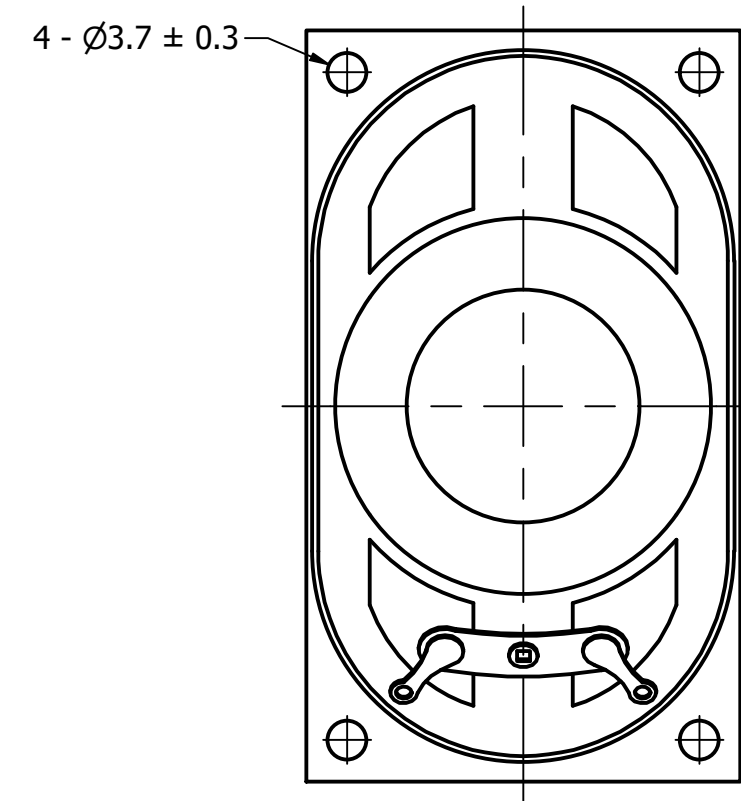

Part Number:	SC700208-1	
DESCRIPTION:	Dynamic Speaker	
DRAWN	CJ	9/4/2019
CHECKED	C.H.	9/4/2019
APPROVED	C.E.	9/4/2019

This document contains data proprietary to DB Unlimited. Any use or reproduction, in any form, without prior written permission of DB Unlimited is prohibited. All terms and conditions can be found at www.dbunlimitedco.com

Top View

Side View

Bottom View

Items	Specifications	Conditions
Sound Pressure Level	100	dB (@ 1W/10cm)
Resonant Frequency	280 ± 20%	Hz
Frequency Range	200 ~ 20,000	Hz
Nominal Power	3	W
Max. Power	5	W
Impedance	8	Ω
Cone Material	Cloth	
Mount Type	Frame Mount	
Storage Temperature	-40 ~ +80	°C
Operating Temperature	-40 ~ +80	°C
Weight	38	g

REVISION HISTORY

REV	DESCRIPTION	DATE	APPROVED
	Released from Engineering	2/8/2014	J.S.
1	Updated drawing to new template, frequency, SPL, temps	9/4/2019	C.E.

NOTES

- 1) All dimensions are in mm unless otherwise noted
- 2) All tolerances are ± 0.5 mm unless otherwise noted
- 3) All parts meet RoHS
- 4) Subject to change or redrawn without notice