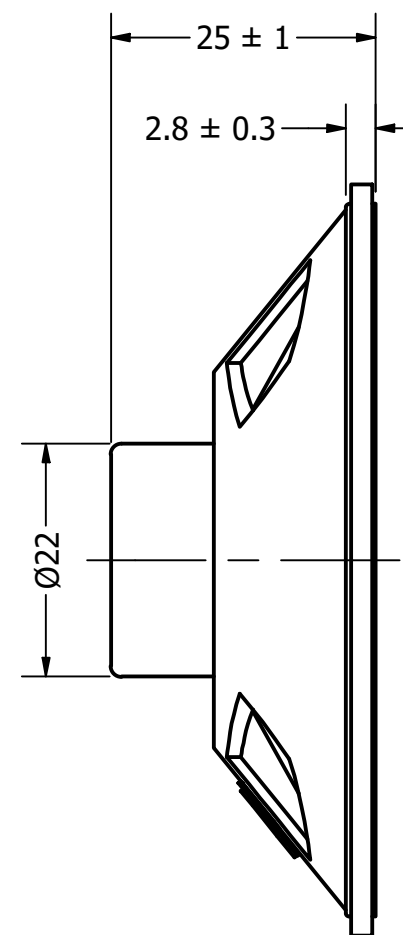

Part Number:	SC700208-1	
DESCRIPTION:	Dynamic Speaker	
DRAWN	CJ	9/4/2019
CHECKED	C.H.	9/4/2019
APPROVED	C.E.	9/4/2019

This document contains data proprietary to DB Unlimited. Any use or reproduction, in any form, without prior written permission of DB Unlimited is prohibited. All terms and conditions can be found at www.dbunlimitedco.com

Top View

Side View

Bottom View

Items	Specifications	Conditions
Sound Pressure Level	100	dB (@ 1W/10cm)
Resonant Frequency	280 ± 20%	Hz
Frequency Range	200 ~ 20,000	Hz
Nominal Power	3	W
Max. Power	5	W
Impedance	8	Ω
Cone Material	Cloth	
Mount Type	Frame Mount	
Storage Temperature	-40 ~ +80	°C
Operating Temperature	-40 ~ +80	°C
Weight	38	g

REVISION HISTORY

REV	DESCRIPTION	DATE	APPROVED
	Released from Engineering	2/8/2014	J.S.
1	Updated drawing to new template, frequency, SPL, temps	9/4/2019	C.E.

NOTES

- 1) All dimensions are in mm unless otherwise noted
- 2) All tolerances are ± 0.5 mm unless otherwise noted
- 3) All parts meet RoHS
- 4) Subject to change or redrawn without notice