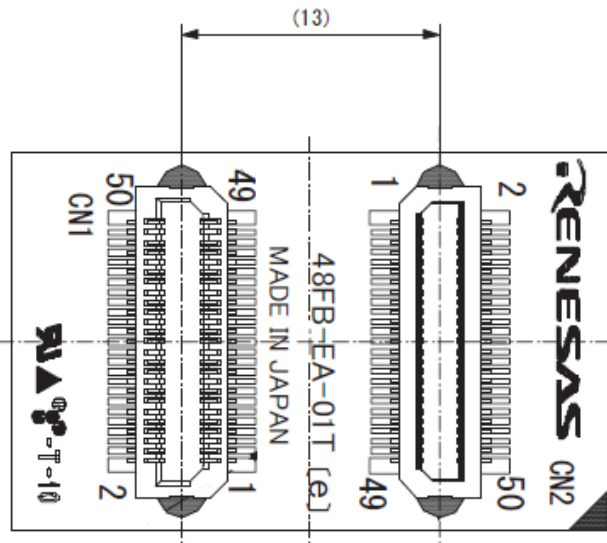

Drawing of QB-48FB-EA-01T

R20UT1504XJ0100

Rev.1.00

2012.04.13

Unit: mm

< Top view >

< Bottom view >