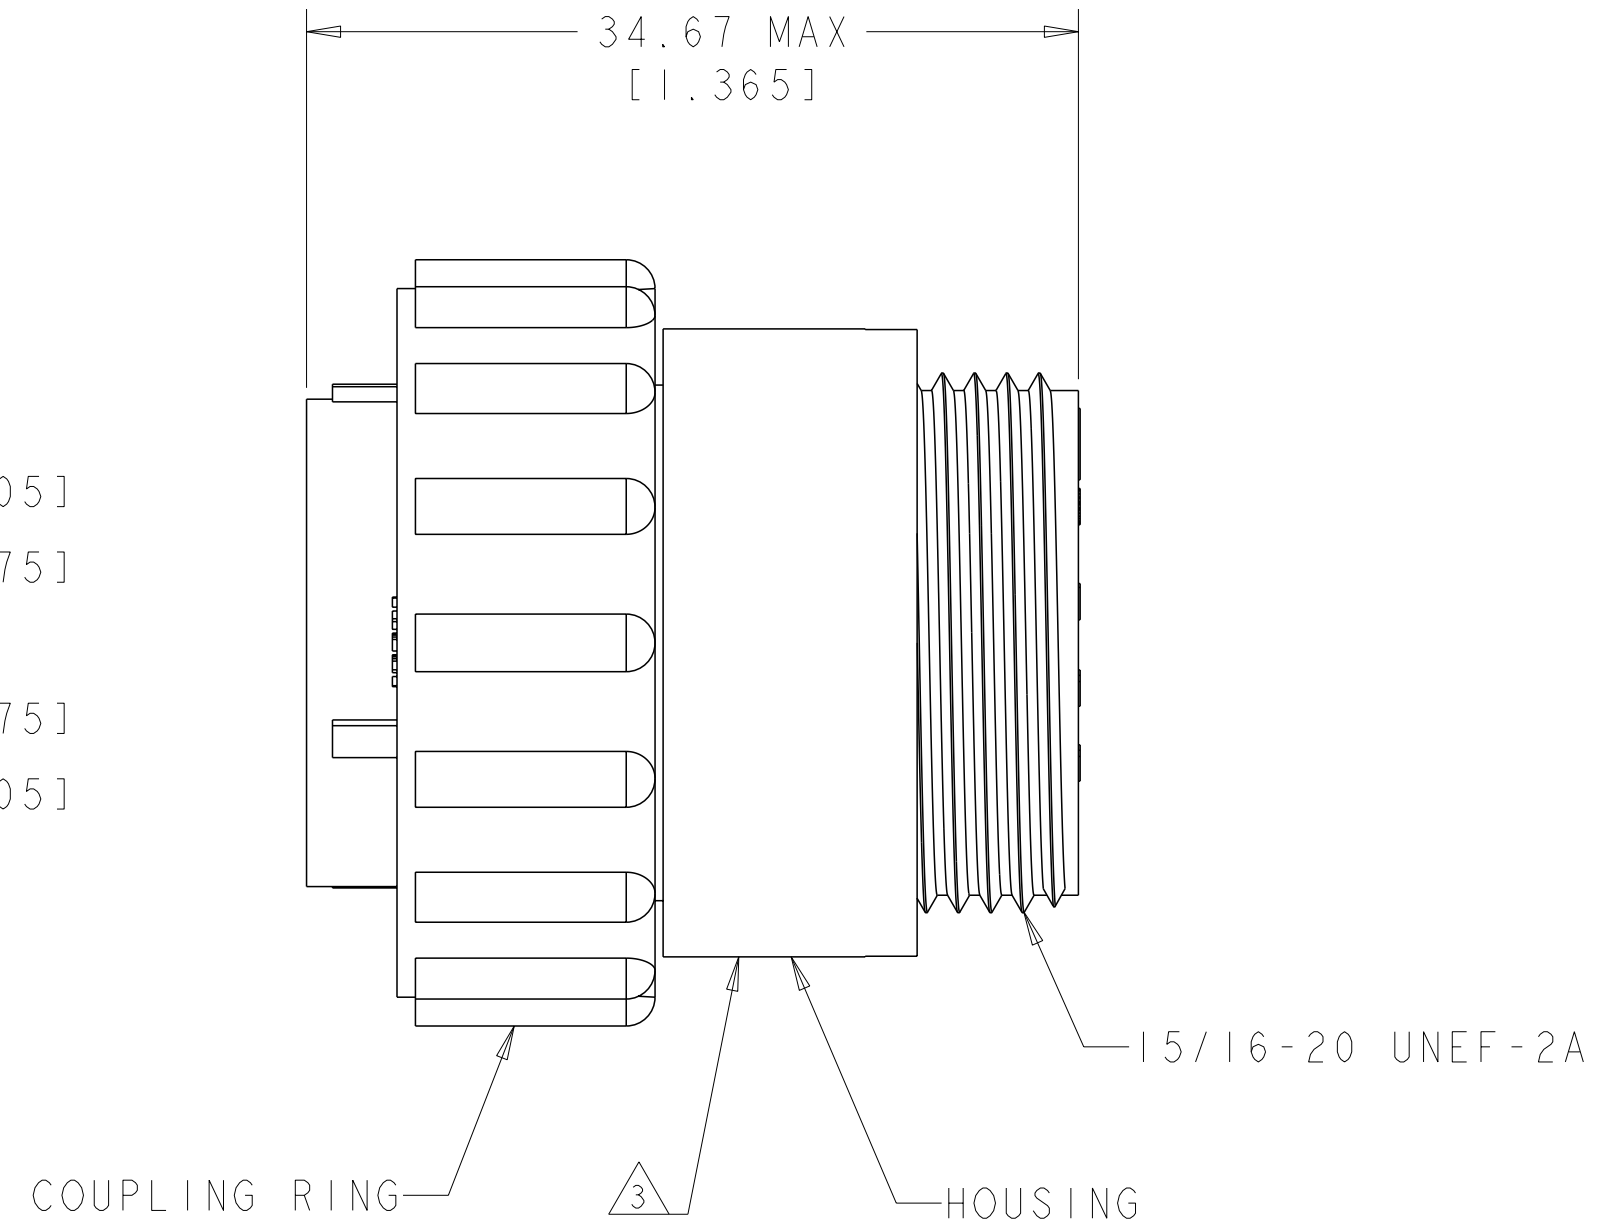

REVISIONS				
P	LTR	DESCRIPTION	DATE	APVD
B		REVISED PER ECO-21-006943	18OCT2021	RK MZ

- 1 HOUSING: NYLON, BLACK  
COUPLING RING: POLYESTER, BLACK.
- 2. WILL ACCEPT (14) MULTIMATE PIN CONTACTS.
- 3 TE LOGO AND PART NUMBER LOCATED ANYWHERE ON THIS SURFACE.

796449-1  
PART NUMBER

THIS DRAWING IS A CONTROLLED DOCUMENT.		DWN S. WELDON 06APR100		
DIMENSIONS: mm [INCHES]		CHK M. CHACKO 06APR100		
TOLERANCES UNLESS OTHERWISE SPECIFIED:		APVD M. CHACKO 06APR100	NAME PLUG ASSEMBLY, SIZE 17-14, REVERSE SEX, CPC	
0 PLC ± 1 PLC ± 2 PLC ±0.02 3 PLC ± 4 PLC ± ANGLES ± FINISH -		PRODUCT SPEC -	APPLICATION SPEC -	RESTRICTED TO -
MATERIAL		WEIGHT -	SIZE A200779	CAGE CODE C-796449
		CUSTOMER DRAWING	SCALE 3:1	SHEET 1 OF 1
			REV B	