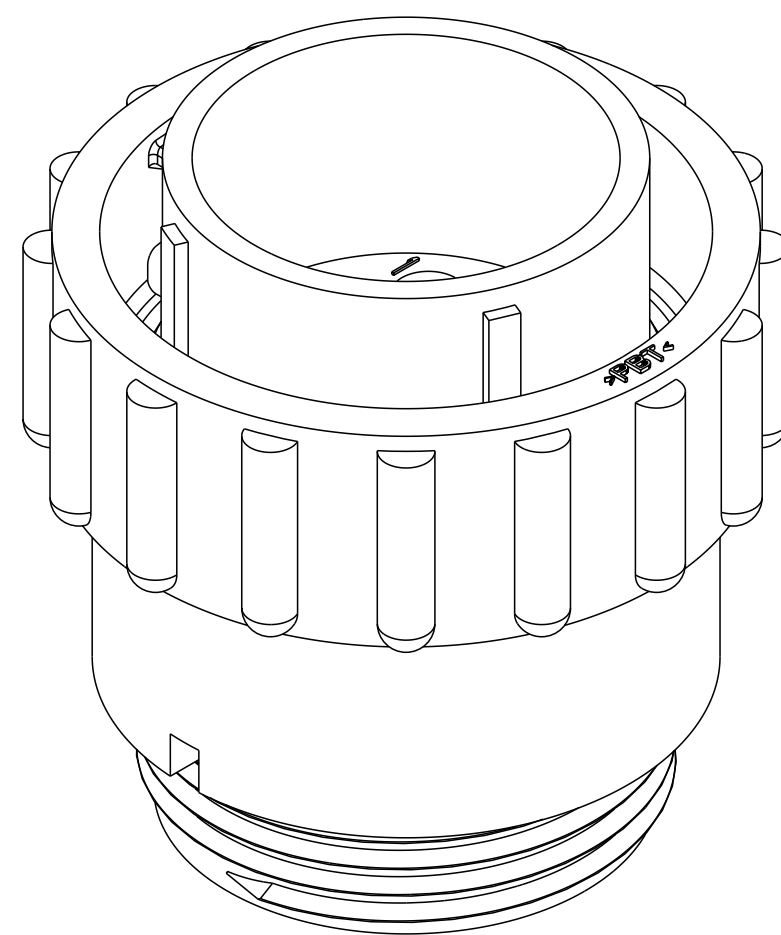

REVISIONS				
P	LTR	DESCRIPTION	DATE	APVD
B		REVISED PER ECO-21-006943	18OCT2021	RK MZ

- 1 HOUSING: NYLON, BLACK  
COUPLING RING: POLYESTER, BLACK.
- 2. WILL ACCEPT (14) MULTIMATE PIN CONTACTS.
- 3 TE LOGO AND PART NUMBER LOCATED ANYWHERE ON THIS SURFACE.

796449-1  
PART NUMBER

THIS DRAWING IS A CONTROLLED DOCUMENT.		DWN S. WELDON 06APR100		
DIMENSIONS: mm [INCHES]		CHK M. CHACKO 06APR100		
TOLERANCES UNLESS OTHERWISE SPECIFIED:		APVD M. CHACKO 06APR100	NAME PLUG ASSEMBLY, SIZE 17-14, REVERSE SEX, CPC	
0 PLC ± 1 PLC ± 2 PLC ±0.02 3 PLC ± 4 PLC ± ANGLES ± FINISH -		PRODUCT SPEC -	APPLICATION SPEC -	RESTRICTED TO -
MATERIAL		WEIGHT -	SIZE A200779	CAGE CODE C-796449
		CUSTOMER DRAWING	SCALE 3:1	SHEET 1 OF 1
			REV B	