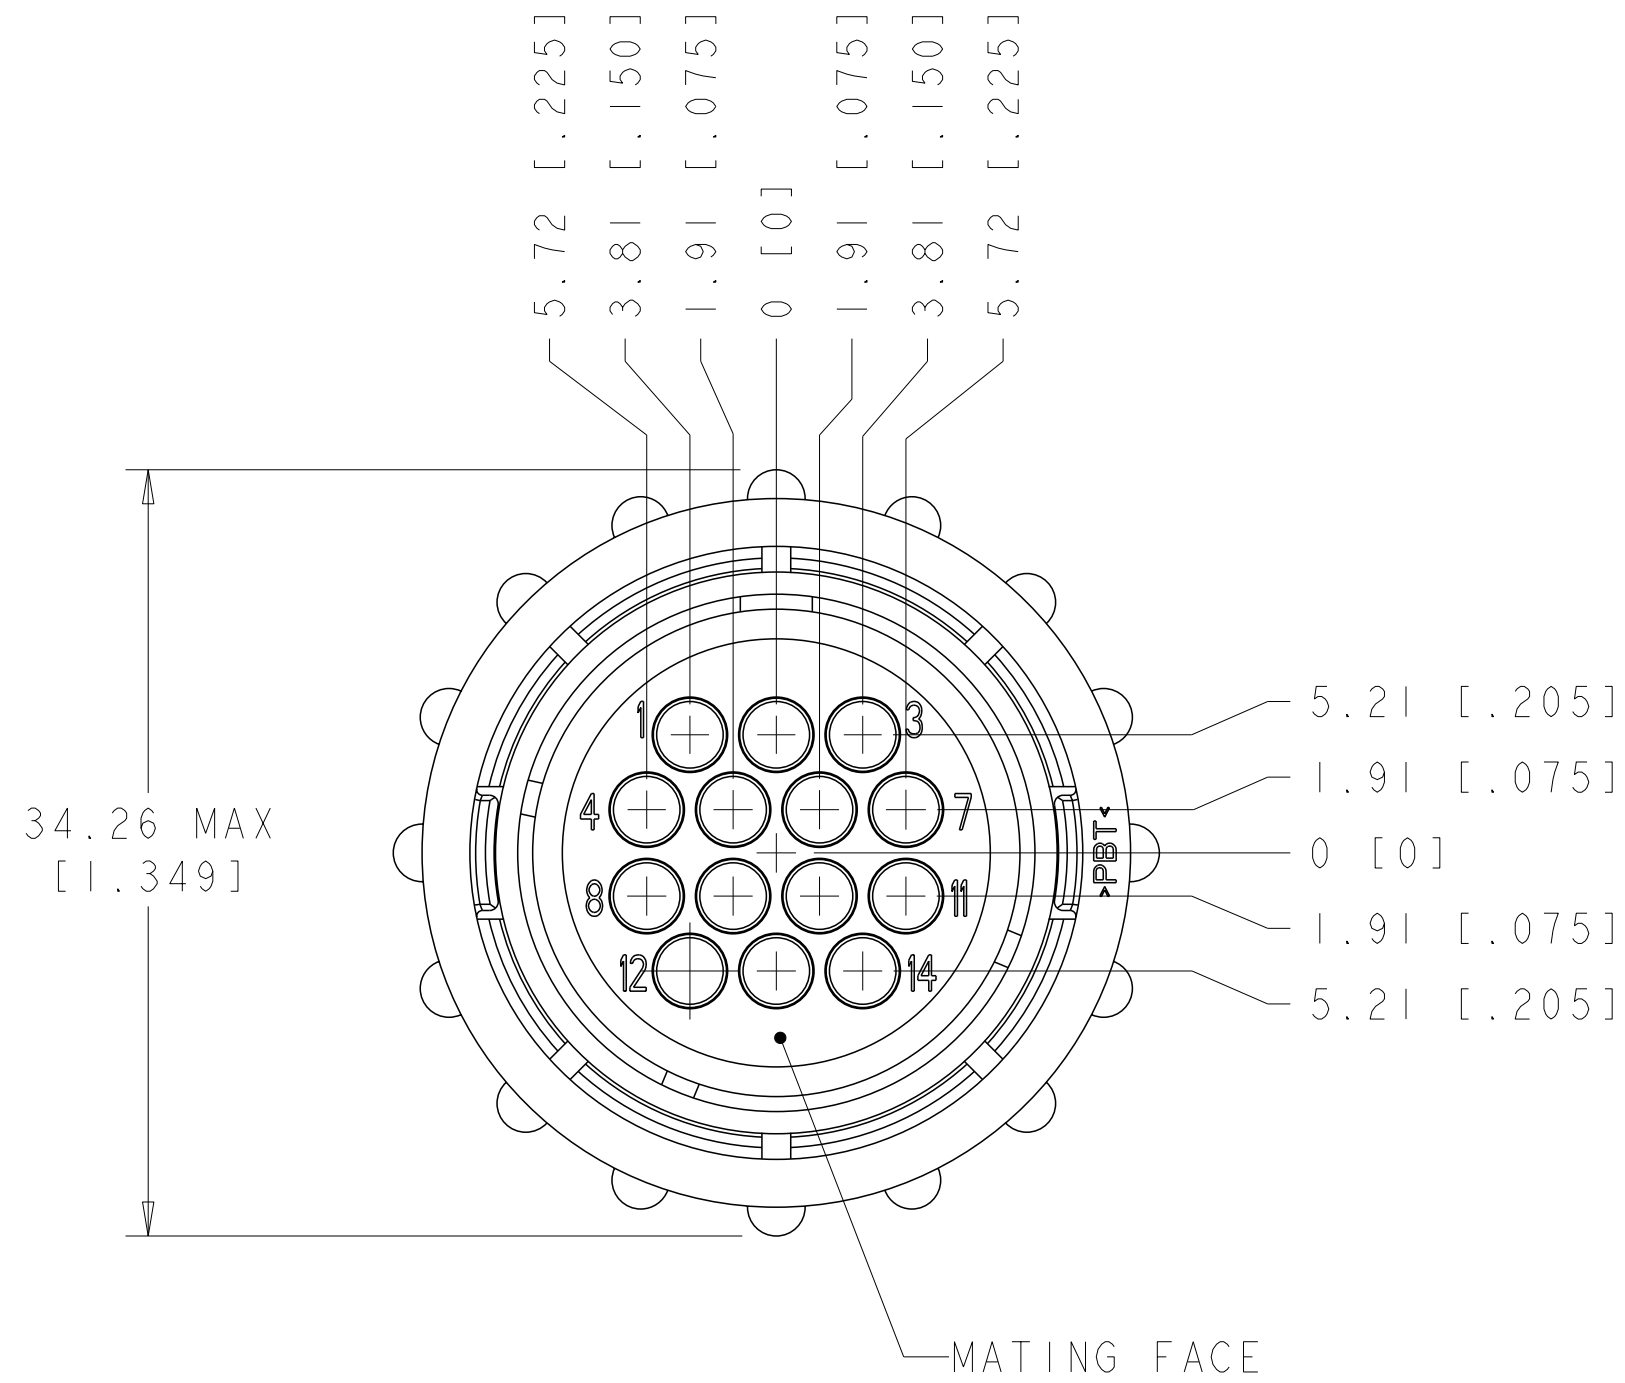

REVISIONS				
P	LTR	DESCRIPTION	DATE	APVD
B		REVISED PER ECO-21-006943	18OCT2021	RK MZ

- 1 HOUSING: NYLON, BLACK  
COUPLING RING: POLYESTER, BLACK.
- 2. WILL ACCEPT (14) MULTIMATE PIN CONTACTS.
- 3 TE LOGO AND PART NUMBER LOCATED ANYWHERE ON THIS SURFACE.

796449-1  
PART NUMBER

THIS DRAWING IS A CONTROLLED DOCUMENT.		DWN S. WELDON 06APR100		
DIMENSIONS: mm [INCHES]		CHK M. CHACKO 06APR100		
TOLERANCES UNLESS OTHERWISE SPECIFIED:		APVD M. CHACKO 06APR100	NAME PLUG ASSEMBLY, SIZE 17-14, REVERSE SEX, CPC	
0 PLC ± 1 PLC ± 2 PLC ±0.02 3 PLC ± 4 PLC ± ANGLES ± FINISH -		PRODUCT SPEC -	APPLICATION SPEC -	RESTRICTED TO -
MATERIAL		WEIGHT -	SIZE A200779	CAGE CODE C-796449
		CUSTOMER DRAWING	SCALE 3:1	SHEET 1 OF 1
			REV B	