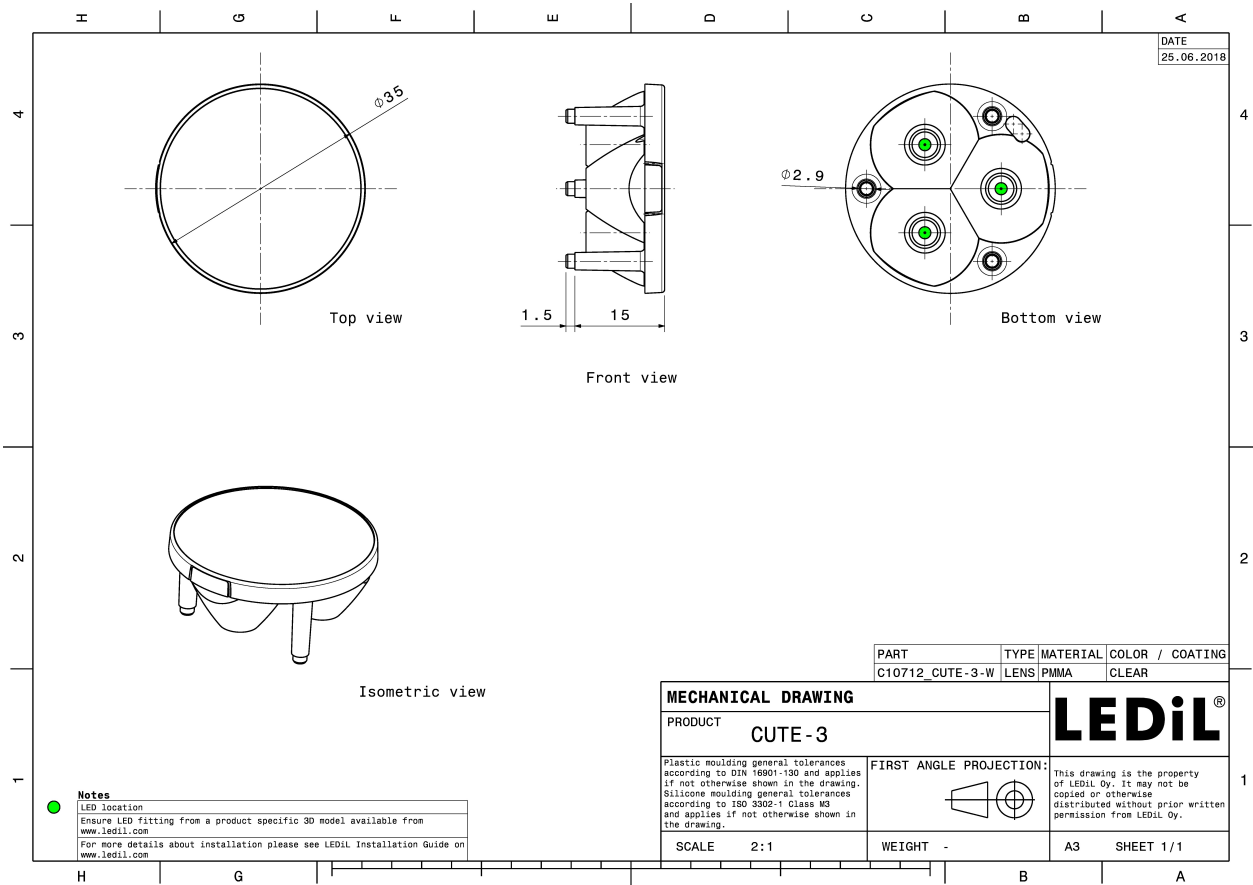

## CUTE-3-W

~40° wide beam with 1.5 mm high location pins.  
Optimized for OSRAM Platinum Dragon.

### TECHNICAL SPECIFICATIONS:

Dimensions	Ø 35.0 mm
Height	15 mm
Fastening	glue, pin
Colour	clear
Box size	
Box weight	6.6 kg
Quantity in Box	630 pcs
ROHS compliant	yes ⓘ

### MATERIAL SPECIFICATIONS:

Component	Type	Material	Colour
CUTE-3-W	Multi-lens	PMMA	clear