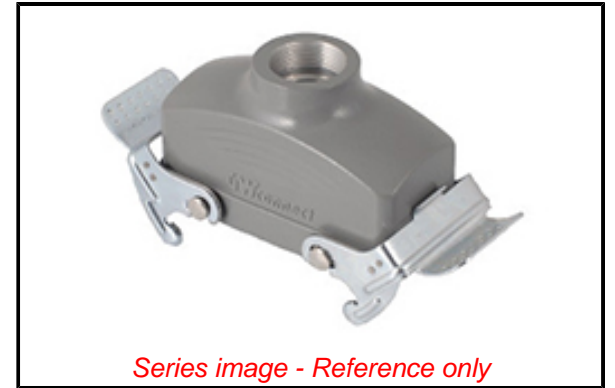

PLEASE CHECK WWW.MOLEX.COM FOR LATEST PART INFORMATION

Part Number: [0936013246](#)
Status: **Active**
Overview: GWconnect Heavy Duty Connectors (HDC)
Description: GWconnect STD - Standard, Double Lever Hood, Die-cast Aluminum, with 2 Levers, Top Entry, Size 24B «104x27», Pg21 Extended Thread, Grey

Documents:

[RoHS Certificate of Compliance (PDF)](#)

Agency Certification

CSA 256883
UL E249674

General

Product Family Industrial Connectors / Enclosures
Series [93601](#)
Color - Cable Jacket N/A
Component Size 24B «104X27»
Component Type Double Lever Hood
Exclude SD Check Yes
IP Rating IP66, IP69
Overview [GWconnect Heavy Duty Connectors (HDC)](#)
Product Category Heavy Duty Connectors
Product Name GWconnect
Standard ANSI/UL 50, ANSI/UL 50 E, CSA C22.2 No.94-1-2, EN 61984
Type STD
UPC 887191879383

Physical

Entry Location Top
Hood Coating Polyester Powder
Hood Color GREY RAL 7037
Lock to Mating Part Yes
Material - Hood Die-cast Aluminum
Material - Lever Galvanized Steel
Net Weight 234.200/g
Number of Levers 2
Packaging Type Bag
Thread Size Pg21
Thread Type (Pg)

Electrical

Voltage - Maximum 500V

Material Info

Engineering Number 7824.5068.0

EU ELV

Not Relevant

EU RoHS

Compliant

REACH SVHC

Not Contained Per -
ED/71/2019 (16 July
2019)

Halogen-Free

Status

Not Reviewed

For more information, please visit [Contact US](#)

China ROHS

ELV

RoHS Phthalates

China RoHS

Green Image

Not Relevant

Not Contained

Search Parts in this Series

[93601 Series](#)

Use With

Size 24B «104x27» S-D, S-DD, S-E, S-EE,
S-EP, S-ES, S-HSB, S-ESHV, S-K, S-M,
and S-EHV Inserts