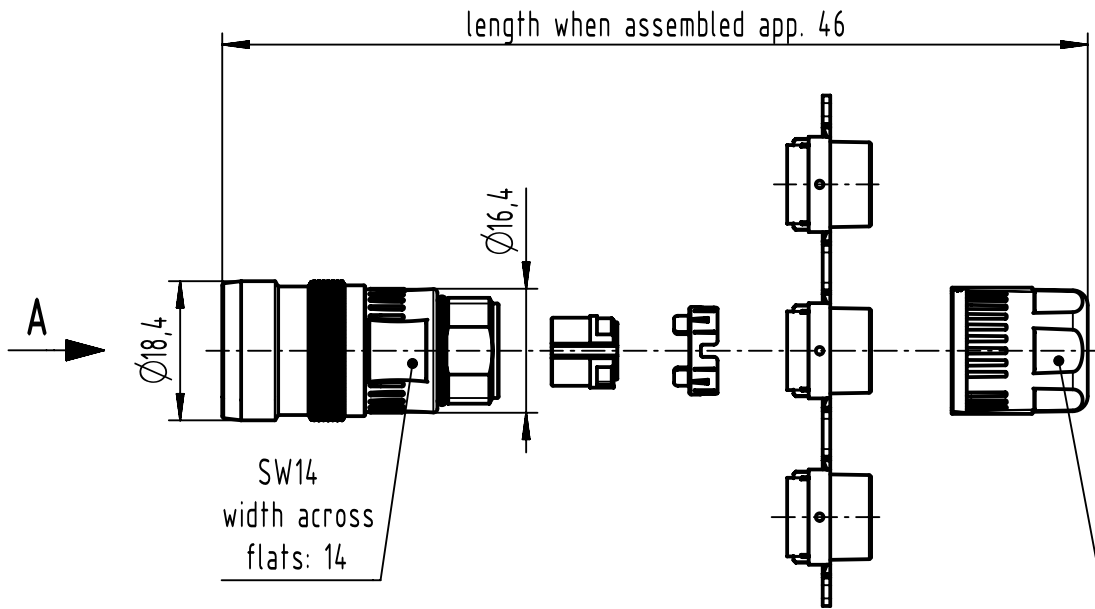

1 2 3 4 5 6

A

B

C

D

A (2:1)  
contact face acc. to  
IEC 61076-2-101

conductor cross section	AWG26
cable outside diameter	5,7 - 8,8mm

	All Dimensions in mm Original Size DIN A4	Scale	Free size tol.		Ref.
		1:1			Sub.
All rights reserved Department EL PD	Created by BALSAN	Inspected by	Standardisation	Date	State
		FARCASIU	RUETERA	2020-12-18	Final Release
HARTING D-32339 Espelkamp	Title M12 PushPull IDC D-cod 4-pol male				Doc-Key / ECM-Nr. 100730360/UGD/001/E 500000186550
	Type	Number		Rev.	
		TB	21033821411		E 1/1