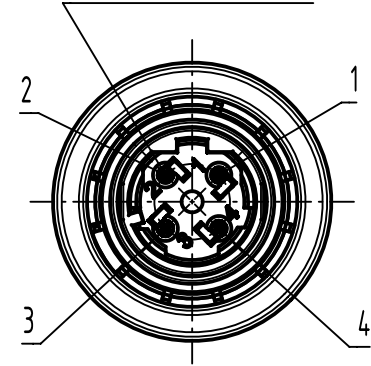

1 2 3 4 5 6

A

B

C

D

A (2:1)  
contact face acc. to  
IEC 61076-2-101

conductor cross section	AWG26
cable outside diameter	5,7 - 8,8mm

	All Dimensions in mm Original Size DIN A4	Scale	Free size tol.		Ref.
		1:1			Sub.
All rights reserved Department EL PD	Created by BALSAN	Inspected by	Standardisation	Date	State
		FARCASIU	RUETERA	2020-12-18	Final Release
HARTING D-32339 Espelkamp	Title M12 PushPull IDC D-cod 4-pol male				Doc-Key / ECM-Nr. 100730360/UGD/001/E 500000186550
	Type	Number		Rev.	
		TB	21033821411		E 1/1