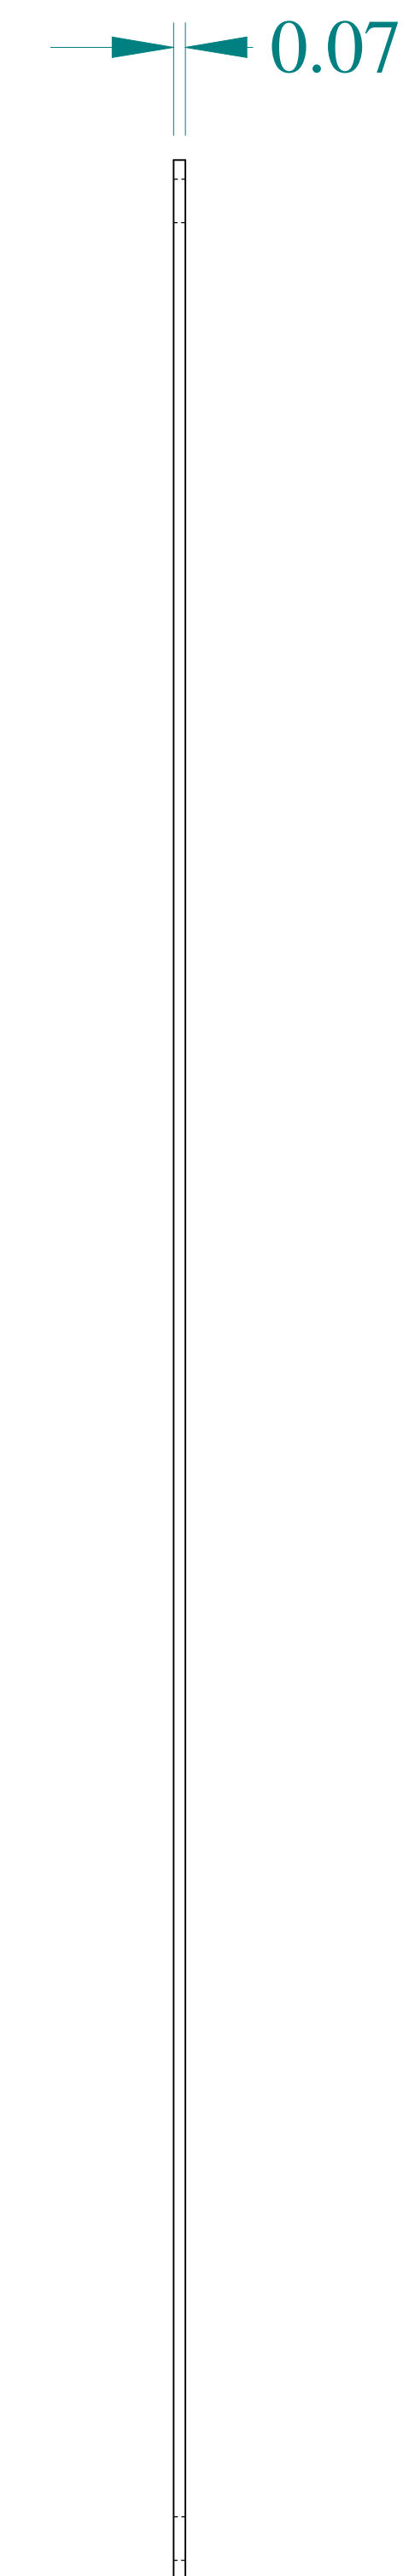

TOP VIEW

FRONT VIEW

SIDE VIEW

SIDE VIEW

ISOMETRIC VIEW

**HAMMOND
MANUFACTURING®**

www.hammondmfg.com

Data subject to change without notice.

Part # : 14R1513

Date : Jan. 31, 2020

[Link:www.hammfg.com/14R1513](http://www.hammfg.com/14R1513)