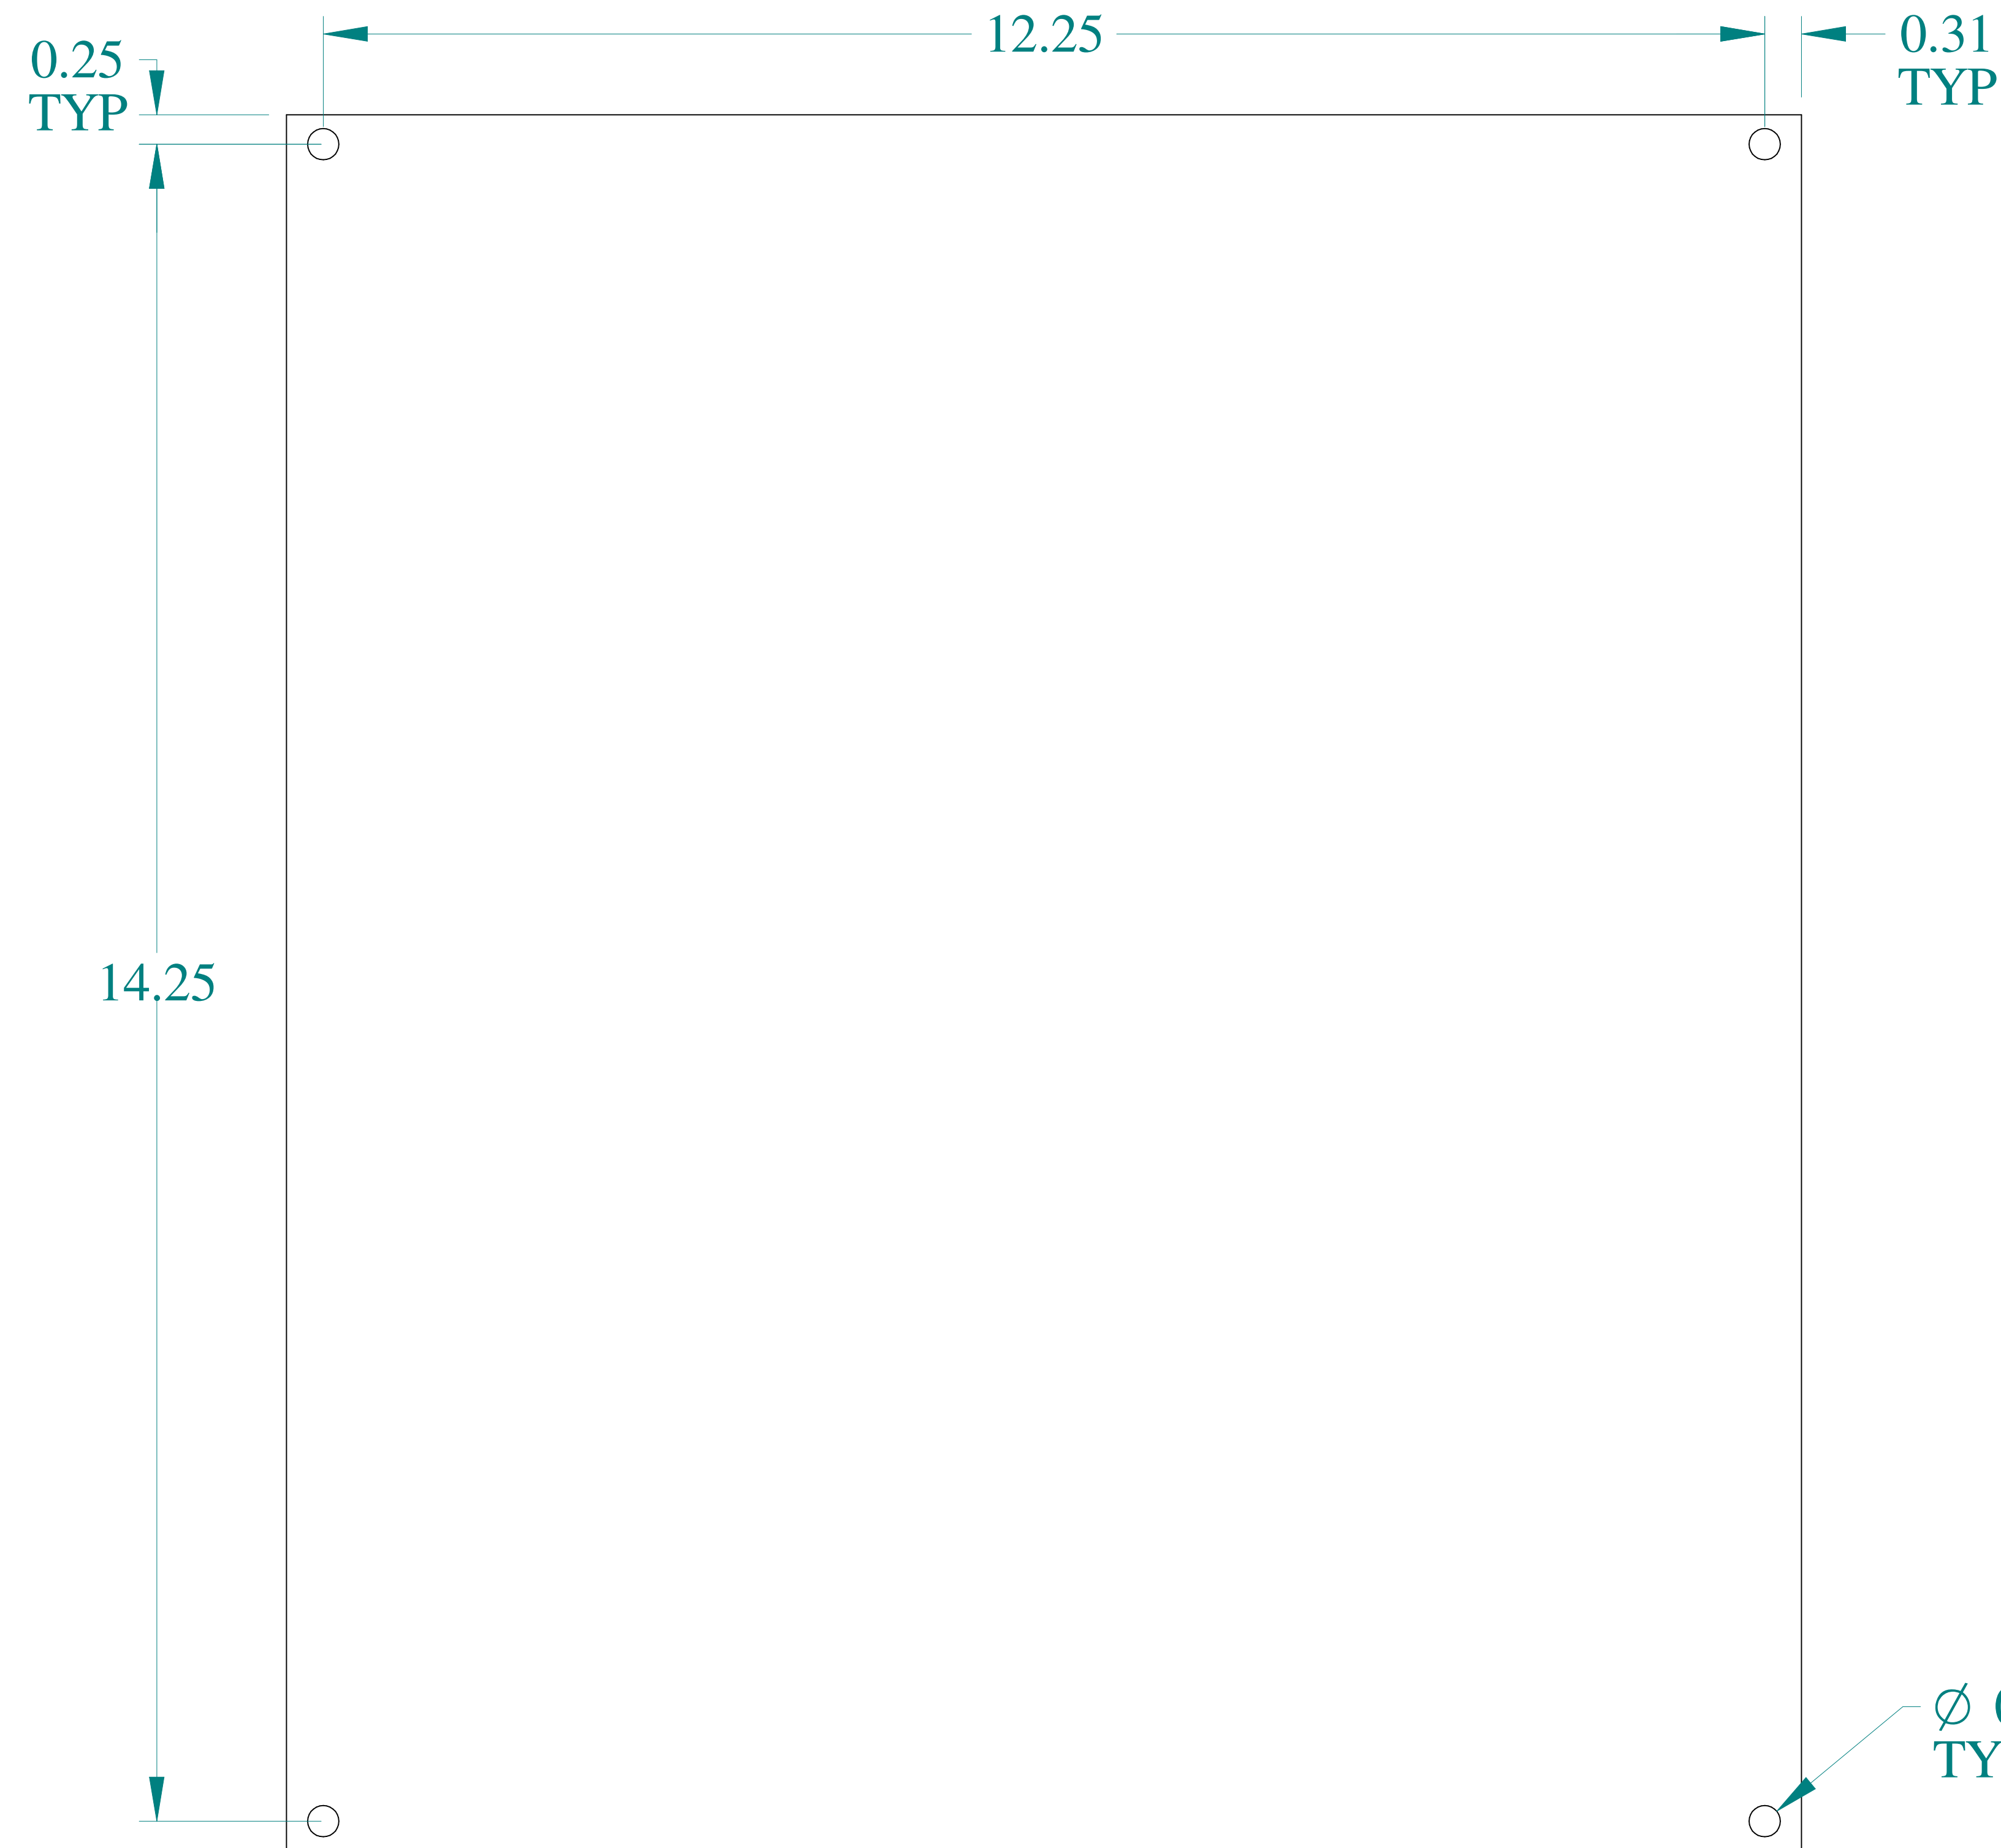

TOP VIEW

FRONT VIEW

SIDE VIEW

SIDE VIEW

ISOMETRIC VIEW

**HAMMOND
MANUFACTURING®**

www.hammondmfg.com

Data subject to change without notice.

Part # : 14R1513

Date : Jan. 31, 2020

[Link:www.hammfg.com/14R1513](http://www.hammfg.com/14R1513)