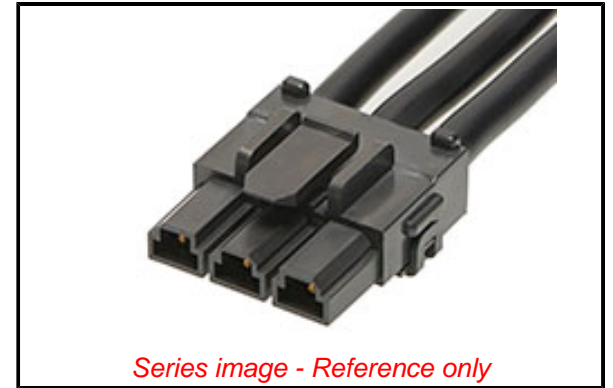

Part Number: **0369240303**
Status: **Active**
Overview: Mini-Fit Sr. Power Connectors
Description: Mini-Fit Sr.-to-Mini-Fit Sr. Off-the-Shelf (OTS) Cable Assembly, 10.00mm Pitch, Single Row, 0.30m Length, 3 Circuits, Black

Documents:

[Drawing (PDF)](#)

[Datasheet (PDF)](#)

[RoHS Certificate of Compliance (PDF)](#)

General

Product Family	Cable Assemblies
Series	<u>36924</u>
Application	Power, Wire-to-Board, Wire-to-Wire
Assembly Configuration	Dual Ended Connectors
Comments	Terminal Position Assurance (TPA) Clip Included
Connector to Connector	Mini-Fit Sr.-to-Mini-Fit Sr.
Overmolded	No
Overview	<u>Mini-Fit Sr. Power Connectors</u>
Product Name	Mini-Fit Sr.
Type	Discrete Wire Assembly, High-Power Assembly
UPC	193264249756

Physical

Cable Length	0.30m
Circuits (Loaded)	3
Color - Resin	Black
Gender	Female-Female
Lock to Mating Part	Yes
Material - Metal	High Performance Alloy (HPA)
Material - Plating Mating	Gold
Material - Plating Termination	Tin
Material - Resin	Polyester
Net Weight	127.560/g
Number of Rows	1
Packaging Type	Bag
Pitch - Mating Interface	10.00mm
Plating min - Mating	0.762µm
Plating min - Termination	2.540µm
Single Ended	No
Termination Interface: Style	Crimp or Compression
Wire Insulation Diameter	6.60mm max.
Wire Size AWG	8
Wire/Cable Type	UL 1015

Electrical

Current - Maximum per Contact	50.0A
Voltage - Maximum	600V AC/DC

Material Info

Reference - Drawing Numbers

Sales Drawing	369240300-000

Series image - Reference only

EU ELV

Not Relevant

EU RoHS

Compliant

REACH SVHC

Not Contained Per -
D(2020)9139-DC (19
Jan 2021)

Halogen-Free

Status

Not Low-Halogen

For more information, please visit [Contact US](#)

China ROHS

ELV

RoHS Phthalates

China RoHS

Green Image

Not Relevant

Not Contained

Search Parts in this Series

36924 Series

Mates With

Mini-Fit Sr. Plug Housing [428180312](#) .
Mini-Fit Sr. Vertical Header [428193213](#)
, [428193223](#) , [428193233](#) , [428193243](#) .
Mini-Fit Sr. Right-Angle Header [428203213](#)
, [428203223](#) , [428203228](#) , [428203233](#) ,
[428203243](#)