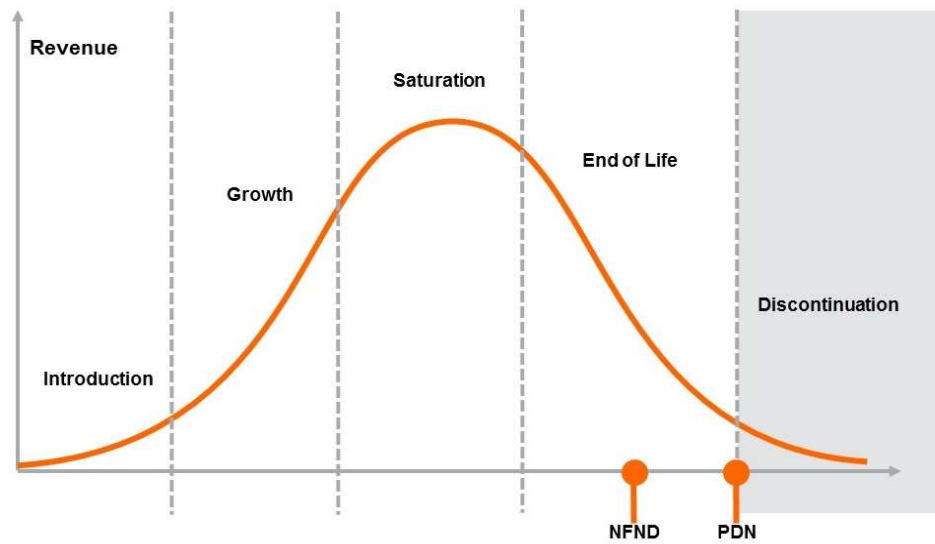

Light is OSRAM

Product Or Individual Q-Code Discontinuation (acc. JEDEC J-STD-048)
OS-PDN-2021-090

02 August 2021

Last order: 01 February 2022
Last delivery: 01 August 2022

Please direct your feedback to your local Sales office.