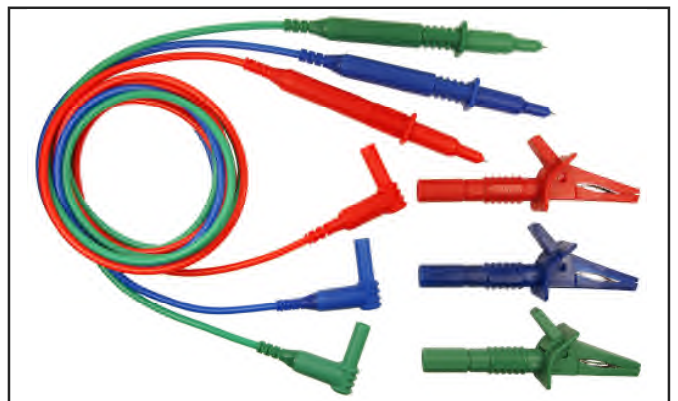

CLIFF

Multifunction Test Leads

All Components conform to IEC 61010

CIH29910

Unfused Probes to 90° 4mm Plugs
(Blue / Green / Brown)
Includes CAT III Probe Adaptors
Length : 1.5m
Packed in plastic wallet

CIH29915

Unfused Probes to 90° 4mm Plugs
(Blue / Green / Brown)
Includes CAT III Probe Adaptors
Length : 1.5m
3 x Push Fit Croc Clips
Packed in plastic wallet

CIH29916

Unfused Probes to 90° 4mm Plugs
(Red / Black / Green)
Includes CAT III Probe Adaptors
Length : 1.5m
3 x Push Fit Croc Clips
Packed in plastic wallet

CIH29917

Unfused Probes to 90° 4mm Plugs
(Blue / Green / Red)
Includes CAT III Probe Adaptors
Length : 1.5m
3 x Push Fit Croc Clips
Packed in plastic wallet

CLIFF

2 Lead Test Sets

All Components conform to IEC 61010

CIH3006

Fused Probe to 90° 4mm Plugs
(Red / Black)
Length : 1.5m
Packed in plastic wallet

CIH3007

Fused Probe to 90° 4mm Plugs
(Red / Black)
Length : 1.5m
2 x Screw Fit Croc Clips
Packed in plastic wallet