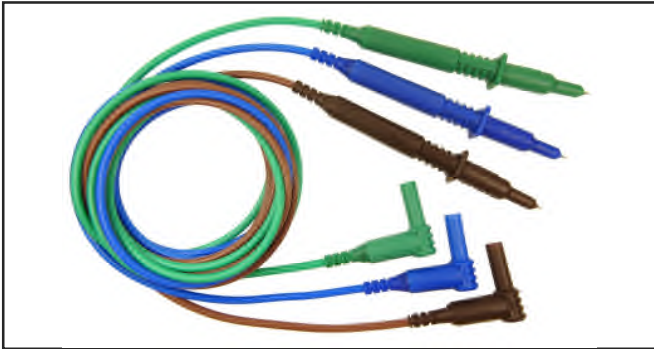

CLIFF

Multifunction Test Leads

All Components conform to IEC 61010

CIH29910

Unfused Probes to 90° 4mm Plugs
(Blue / Green / Brown)
Includes CAT III Probe Adaptors
Length : 1.5m
Packed in plastic wallet

CIH29915

Unfused Probes to 90° 4mm Plugs
(Blue / Green / Brown)
Includes CAT III Probe Adaptors
Length : 1.5m
3 x Push Fit Croc Clips
Packed in plastic wallet

CIH29916

Unfused Probes to 90° 4mm Plugs
(Red / Black / Green)
Includes CAT III Probe Adaptors
Length : 1.5m
3 x Push Fit Croc Clips
Packed in plastic wallet

CIH29917

Unfused Probes to 90° 4mm Plugs
(Blue / Green / Red)
Includes CAT III Probe Adaptors
Length : 1.5m
3 x Push Fit Croc Clips
Packed in plastic wallet

CLIFF

2 Lead Test Sets

All Components conform to IEC 61010

CIH3006

Fused Probe to 90° 4mm Plugs
(Red / Black)
Length : 1.5m
Packed in plastic wallet

CIH3007

Fused Probe to 90° 4mm Plugs
(Red / Black)
Length : 1.5m
2 x Screw Fit Croc Clips
Packed in plastic wallet