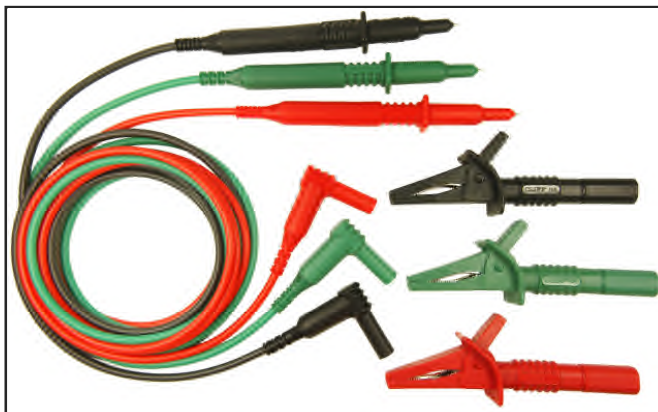

CLIFF

Multifunction Test Leads

All Components conform to IEC 61010

CIH29910

Unfused Probes to 90° 4mm Plugs
(Blue / Green / Brown)
Includes CAT III Probe Adaptors
Length : 1.5m
Packed in plastic wallet

CIH29915

Unfused Probes to 90° 4mm Plugs
(Blue / Green / Brown)
Includes CAT III Probe Adaptors
Length : 1.5m
3 x Push Fit Croc Clips
Packed in plastic wallet

CIH29916

Unfused Probes to 90° 4mm Plugs
(Red / Black / Green)
Includes CAT III Probe Adaptors
Length : 1.5m
3 x Push Fit Croc Clips
Packed in plastic wallet

CIH29917

Unfused Probes to 90° 4mm Plugs
(Blue / Green / Red)
Includes CAT III Probe Adaptors
Length : 1.5m
3 x Push Fit Croc Clips
Packed in plastic wallet

CLIFF

2 Lead Test Sets

All Components conform to IEC 61010

CIH3006

Fused Probe to 90° 4mm Plugs
(Red / Black)
Length : 1.5m
Packed in plastic wallet

CIH3007

Fused Probe to 90° 4mm Plugs
(Red / Black)
Length : 1.5m
2 x Screw Fit Croc Clips
Packed in plastic wallet