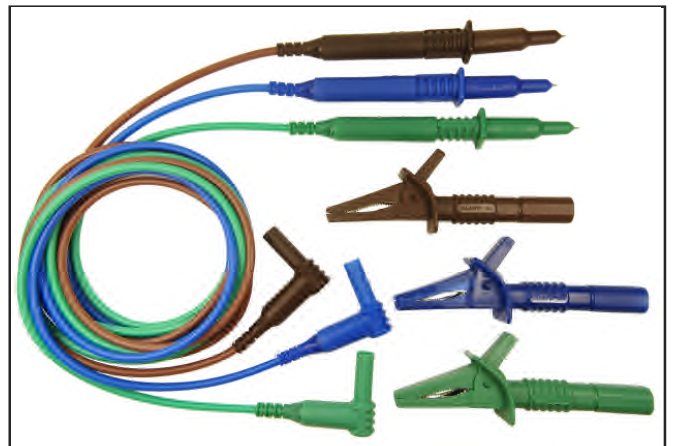

CLIFF

Multifunction Test Leads

All Components conform to IEC 61010

CIH29910

Unfused Probes to 90° 4mm Plugs
(Blue / Green / Brown)
Includes CAT III Probe Adaptors
Length : 1.5m
Packed in plastic wallet

CIH29915

Unfused Probes to 90° 4mm Plugs
(Blue / Green / Brown)
Includes CAT III Probe Adaptors
Length : 1.5m
3 x Push Fit Croc Clips
Packed in plastic wallet

CIH29916

Unfused Probes to 90° 4mm Plugs
(Red / Black / Green)
Includes CAT III Probe Adaptors
Length : 1.5m
3 x Push Fit Croc Clips
Packed in plastic wallet

CIH29917

Unfused Probes to 90° 4mm Plugs
(Blue / Green / Red)
Includes CAT III Probe Adaptors
Length : 1.5m
3 x Push Fit Croc Clips
Packed in plastic wallet

CLIFF

2 Lead Test Sets

All Components conform to IEC 61010

CIH3006

Fused Probe to 90° 4mm Plugs
(Red / Black)
Length : 1.5m
Packed in plastic wallet

CIH3007

Fused Probe to 90° 4mm Plugs
(Red / Black)
Length : 1.5m
2 x Screw Fit Croc Clips
Packed in plastic wallet