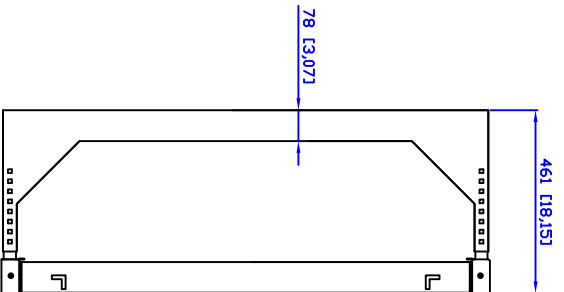

BACK

FRONT

SIDE AT MINIMUM DEPTH

SIDE AT MAXIMUM DEPTH

Top

TOP AT MAXIMUM DEPTH

QUEST MANUFACTURING CO.
11200 NW 138 St., Medley, FL 33178
WWW.QuestManufacturing.net
TEL: 305-513-8583 FAX: 305-513-9875

ITEM NO.

SR1921-25-02

Drawn By	Date	Material	C.R.S.	
Checked By	Date	Unit	mm [inch]	
Approved By	Date	Surface Finish	Power Coat	Scale
				1:1