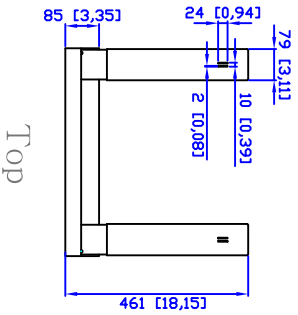

BACK

FRONT

SIDE AT MINIMUM DEPTH

SIDE AT MAXIMUM DEPTH

Top

TOP AT MAXIMUM DEPTH

QUEST MANUFACTURING CO.
11200 NW 138 St., Medley, FL 33178
WWW.QuestManufacturing.net
TEL: 305-513-8583 FAX: 305-513-9875

ITEM NO.

SR1921-25-02

Drawn By	Date	Material	C.R.S.	
Checked By	Date	Unit	mm [inch]	
Approved By	Date	Surface Finish	Power Coat	Scale
				1:1