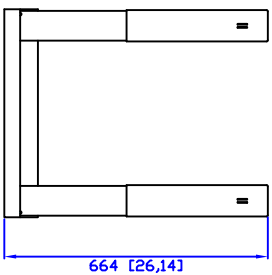

BACK

FRONT

SIDE AT MINIMUM DEPTH

SIDE AT MAXIMUM DEPTH

Top

TOP AT MAXIMUM DEPTH

QUEST MANUFACTURING CO.
11200 NW 138 St., Medley, FL 33178
WWW.QuestManufacturing.net
TEL: 305-513-8583 FAX: 305-513-9875

ITEM NO.

SR1921-25-02

Drawn By	Date	Material	C.R.S.	
Checked By	Date	Unit	mm [inch]	
Approved By	Date	Surface Finish	Power Coat	Scale
				1:1