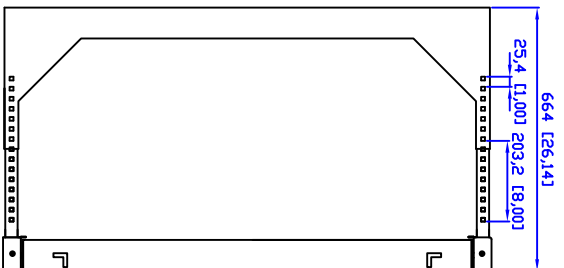

BACK

FRONT

SIDE AT MINIMUM DEPTH

SIDE AT MAXIMUM DEPTH

Top

TOP AT MAXIMUM DEPTH

QUEST MANUFACTURING CO.
11200 NW 138 St., Medley, FL 33178
WWW.QuestManufacturing.net
TEL: 305-513-8583 FAX: 305-513-9875

ITEM NO.

SR1921-25-02

Drawn By	Date	Material	C.R.S.	
Checked By	Date	Unit	mm [inch]	
Approved By	Date	Surface Finish	Power Coat	Scale
				1:1