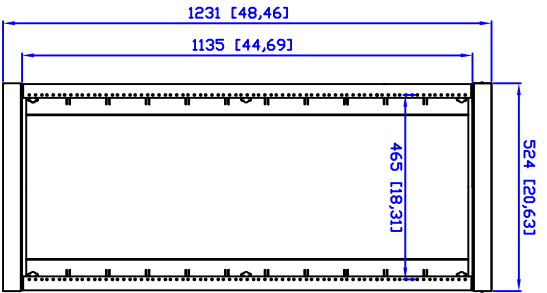

BACK

FRONT

SIDE AT MINIMUM DEPTH

SIDE AT MAXIMUM DEPTH

Top

TOP AT MAXIMUM DEPTH

QUEST MANUFACTURING CO.
11200 NW 138 St., Medley, FL 33178
WWW.QuestManufacturing.net
TEL: 305-513-8583 FAX: 305-513-9875

ITEM NO.

SR1921-25-02

Drawn By	Date	Material	C.R.S.	
Checked By	Date	Unit	mm [inch]	
Approved By	Date	Surface Finish	Power Coat	Scale
				1:1