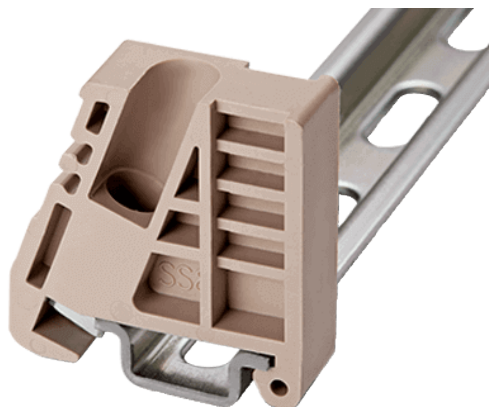

# SS8

DIN Rail Terminal Blocks > Accessories > End bracket

## Specification

Product description	End Bracket
Color	Grey
Material	PA
Inflammability class	UL94-V0
Compatible rail	TS-15
Marking label	TM49W
Package	50 pcs / box