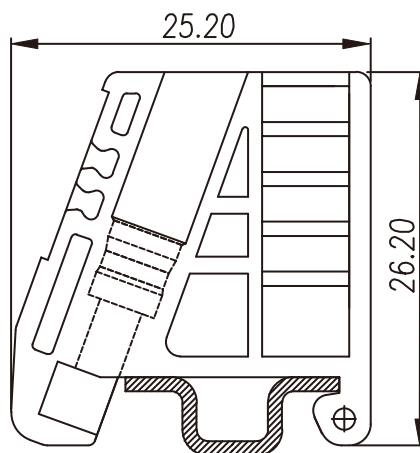

# SS8

DIN Rail Terminal Blocks > Accessories > End bracket

## Specification

Product description	End Bracket
Color	Grey
Material	PA
Inflammability class	UL94-V0
Compatible rail	TS-15
Marking label	TM49W
Package	50 pcs / box