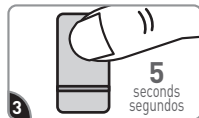

3 PRESS FIRMLY for 5 seconds to ensure hold. You're done!

PRESIONE FIRMEMENTE durante 5 segundos para asegurar que pegue. ¡Listo!

EASY OFF FÁCIL DE RETIRAR

SLOWLY PEEL clip from the wall & Voila! You're done!

RETIRE LENTAMENTE el clip desde la pared. ¡Y listo!

command.com/howtouse

17889Q