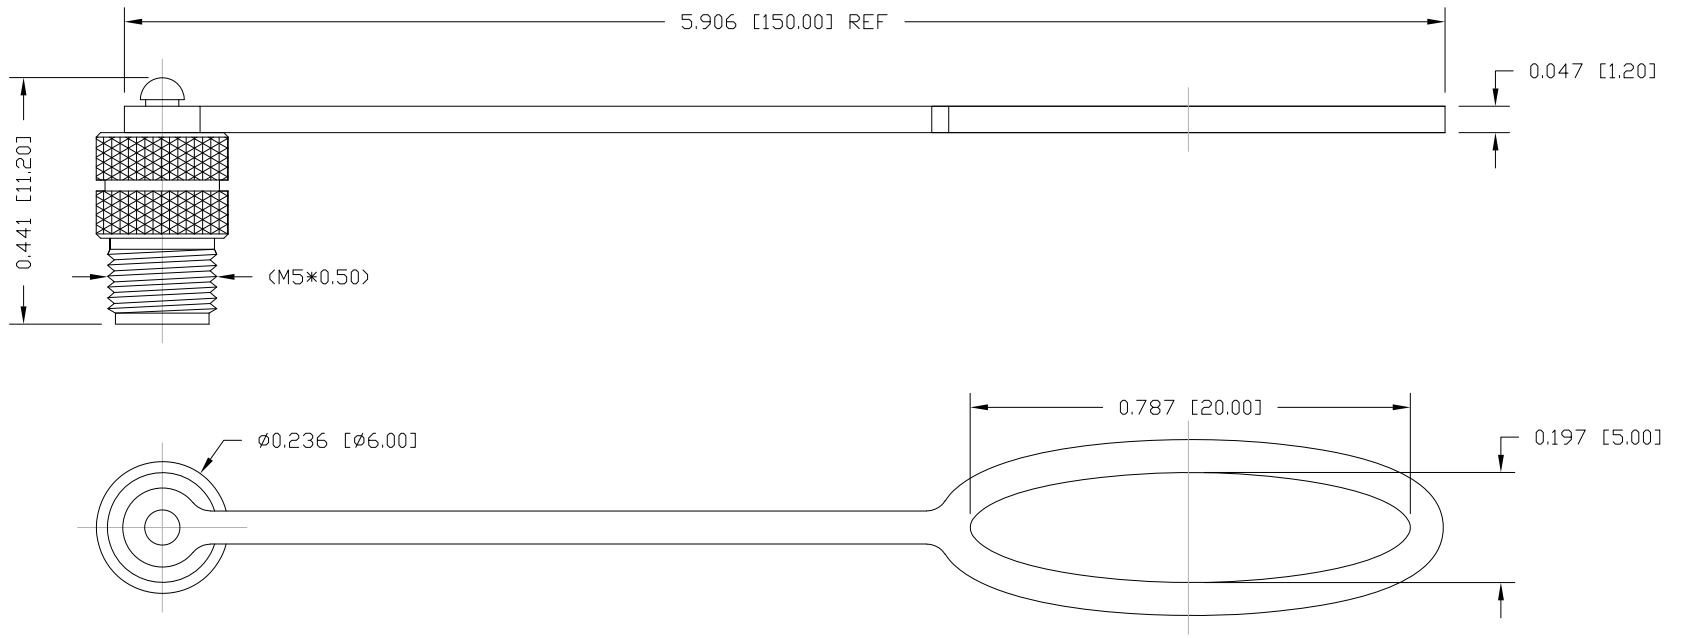

DESCRIPTION: M5 FEMALE - FEMALE DUST COVER

NOTE:
 MATERIAL
 CHAIN: PVC, BLACK
 NUT: BRASS
 O-RING: EPDM
 FINISH
 NUT: BLACK NICKEL

RoHS COMPLIANT

DO NOT SCALE FROM DRAWING

THESE DRAWINGS AND SPECIFICATIONS ARE THE PROPERTY OF NorComp AND SHALL NOT BE REPRODUCED, COPIED OR USED AS THE BASIS FOR THE MANUFACTURE OR SALE OF APPARATUS WITHOUT WRITTEN PERMISSION.

DRAWN:
C. SMITH

DATE:
12-05-14

NorComp

SCALE: NTS	SHEET 1	OF 1	REV 1
---------------	------------	---------	----------

DWG NO. 850203M-DC