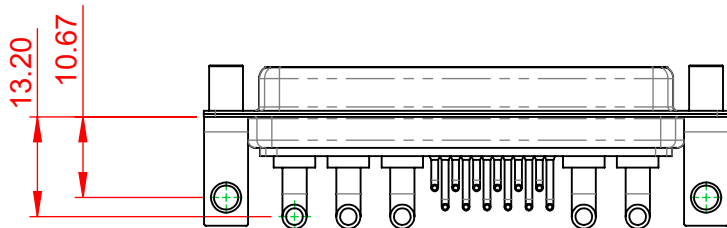

NOTES:

MATERIAL:
HOUSING: THERMOPLASTIC POLYESTER, UL94V-0
SHELL: STEEL, TIN PLATED
CONTACT: COPPER ALLOY, GOLD FLASH PLATED

OPERATING TEMPERATURE: -55°C ~ 125°C

POWER/CO-AX CONTACT RATING: 30A (CURRENT)
(IF PRESENT)

SIGNAL CONTACT CURRENT RATING: 5A PER CONTACT

SIGNAL CONTACT RESISTANCE: 10mΩ MAX.

INSULATOR RESISTANCE: 5000MΩ min.

DIELECTRIC

WITHSTANDING VOLTAGE: 1000V AC rms