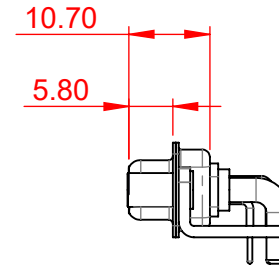

TOLERANCE UNLESS OTHERWISE SPECIFIED	
.X	±0.25
.XX	±0.13
.XXX	±0.05

THIS IS A C.A.D. GENERATED DRAWING  
DO NOT MAKE MANUAL REVISIONS TO MASTER.

ISSUE NUMBER	
ORIGINAL	①

**NOTES:**

**MATERIAL:**  
**HOUSING:** THERMOPLASTIC POLYESTER, UL94V-0  
**SHELL:** STEEL, TIN PLATED  
**CONTACT:** COPPER ALLOY, GOLD FLASH PLATED