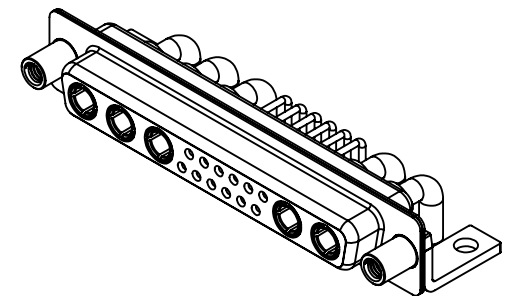

NOTES:

MATERIAL:
HOUSING: THERMOPLASTIC POLYESTER, UL94V-0
SHELL: STEEL, TIN PLATED
CONTACT: COPPER ALLOY, GOLD FLASH PLATED

OPERATING TEMPERATURE: -55°C ~ 125°C

POWER/CO-AX CONTACT RATING: 30A (CURRENT)
(IF PRESENT)

SIGNAL CONTACT CURRENT RATING: 5A PER CONTACT

SIGNAL CONTACT RESISTANCE: 10mΩ MAX.

INSULATOR RESISTANCE: 5000MΩ min.

DIELECTRIC

WITHSTANDING VOLTAGE: 1000V AC rms