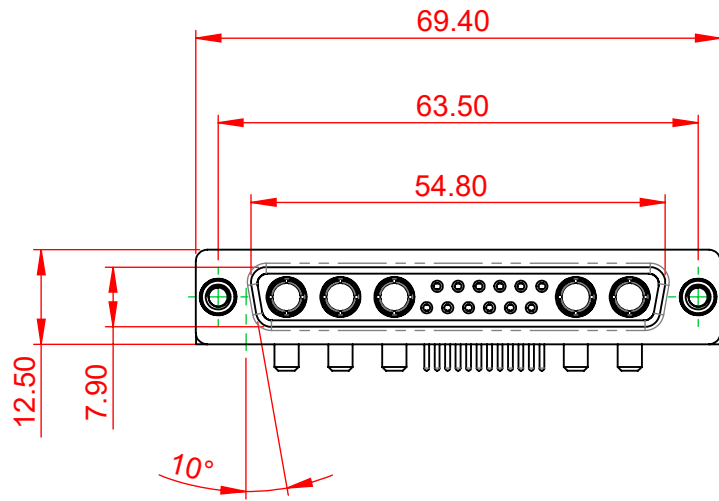

TOLERANCE UNLESS OTHERWISE SPECIFIED	
.X	±0.25
.XX	±0.13
.XXX	±0.05

THIS IS A C.A.D. GENERATED DRAWING  
DO NOT MAKE MANUAL REVISIONS TO MASTER.

ISSUE NUMBER	
ORIGINAL	①

**NOTES:**

**MATERIAL:**  
**HOUSING:** THERMOPLASTIC POLYESTER, UL94V-0  
**SHELL:** STEEL, TIN PLATED  
**CONTACT:** COPPER ALLOY, GOLD FLASH PLATED