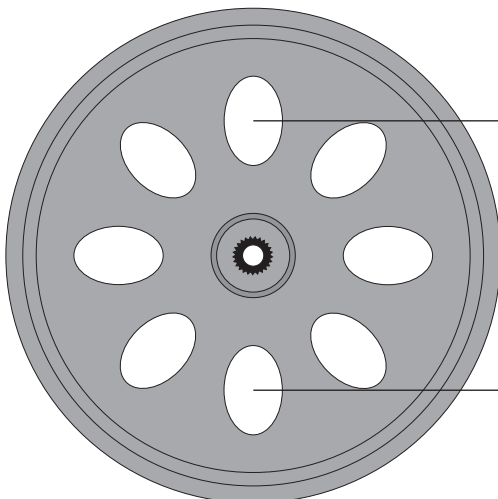

One wheel and two rubber band tires (28109)

2.62"
(66.5mm)

Wheel Front

2.57"
(65.3mm)

Wheel Back

1.40"
(35.6mm)

Side

Fits Futaba and GWS servos
(does not fit Hi-Tech servos)

0.31"
(7.9mm)

0.30"
(7.6mm)