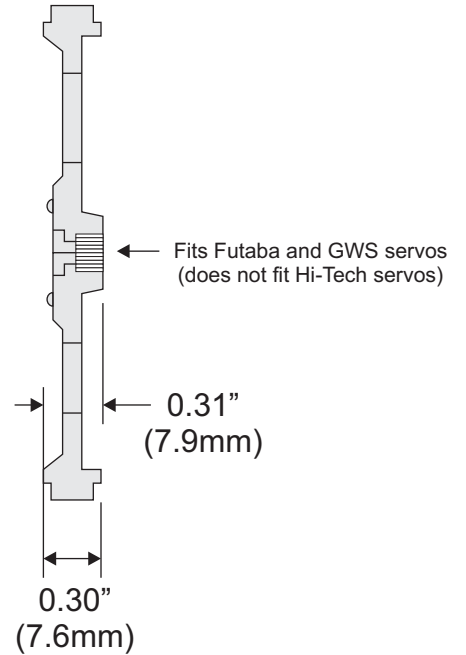

One wheel and two rubber band tires (28109)

2.62"
(66.5mm)

Wheel Front

2.57"
(65.3mm)

Wheel Back

1.40"
(35.6mm)

Side

Fits Futaba and GWS servos
(does not fit Hi-Tech servos)

0.31"
(7.9mm)

0.30"
(7.6mm)