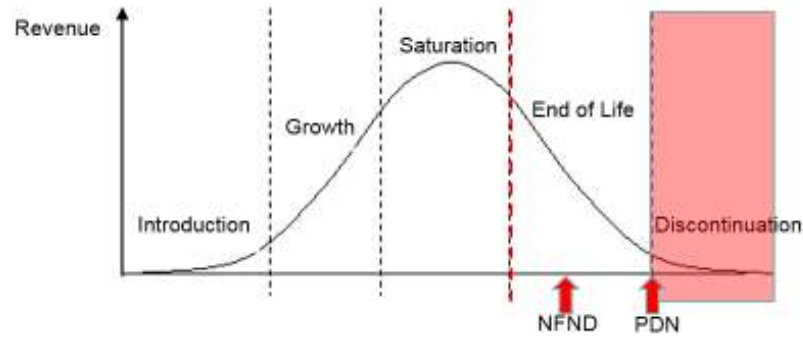

Light is OSRAM

Product Discontinuation (acc. JEDEC J-STD-048) OS-PD-2018-068

03-Sept-2018

Last order:	01-Mar-2019
Last delivery:	01-Sept-2019
Reason:	Collection PDN due to brightness increase and portfolio streamline