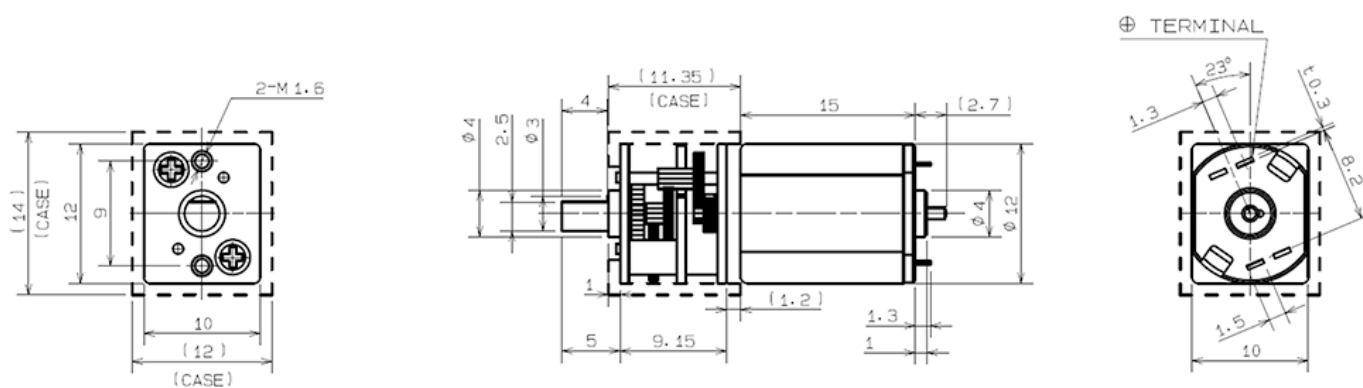

M1G6

2023/03/22

Overview

Overall View

Specifications

Model	Rated Voltage [V]	No load speed [min-1]	No Load Current [mA]	Rated Load [gf·cm]	Rated Load [mN·m]	Rated Load Speed [min-1]
M1G6FB08AB	5.0	736	38.0	20.00	2.00	635
M1G6FB08AF	5.0	137	38.0	102.00	10.00	118
M1G6FB08AK	5.0	47	38.0	153.00	15.00	43

M1G6

2023/03/22

Model	Rated Load Current [mA]	Max Rated Load Torque [gf·cm]	Max Rated Load Torque [mN·m]	Starting Torque [gf·cm]	Starting Torque [mN·m]	Gear Ratio	Weight [g]
M1G6FB08AB	82	49.600	4.9	149.00	15.00	1:19	11.0
M1G6FB08AF	84	24.800	23.6	722.00	71.00	1:102	11.0
M1G6FB08AK	65	255.000	25.0	1888.00	185.00	1:298	11.0