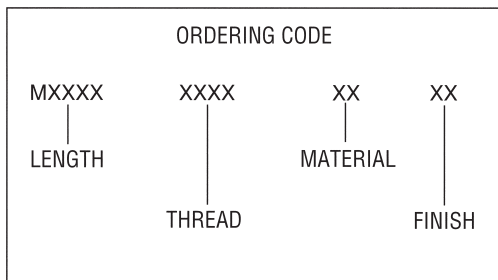

# 6mm HEX FEMALE STANDOFFS

See page 7M for thread depth chart  
 See page 6M for finish codes  
 For non-standard parts contact Sales Office

LENGTH	PART NO.
3	<b>M1300</b>
4	<b>M1301</b>
5	<b>M1302</b>
6	<b>M1303</b>
7	<b>M1304</b>
8	<b>M1305</b>
9	<b>M1306</b>
10	<b>M1307</b>
11	<b>M1308</b>
12	<b>M1309</b>
13	<b>M1310</b>
14	<b>M1311</b>
15	<b>M1312</b>
16	<b>M1313</b>
17	<b>M1314</b>
18	<b>M1315</b>

LENGTH	PART NO.
19	<b>M1316</b>
20	<b>M1317</b>
21	<b>M1318</b>
22	<b>M1319</b>
23	<b>M1320</b>
24	<b>M1321</b>
25	<b>M1322</b>
28	<b>M1323</b>
31	<b>M1324</b>
34	<b>M1325</b>
37	<b>M1326</b>
40	<b>M1327</b>
43	<b>M1328</b>
46	<b>M1329</b>
49	<b>M1330</b>
52	<b>M1331</b>