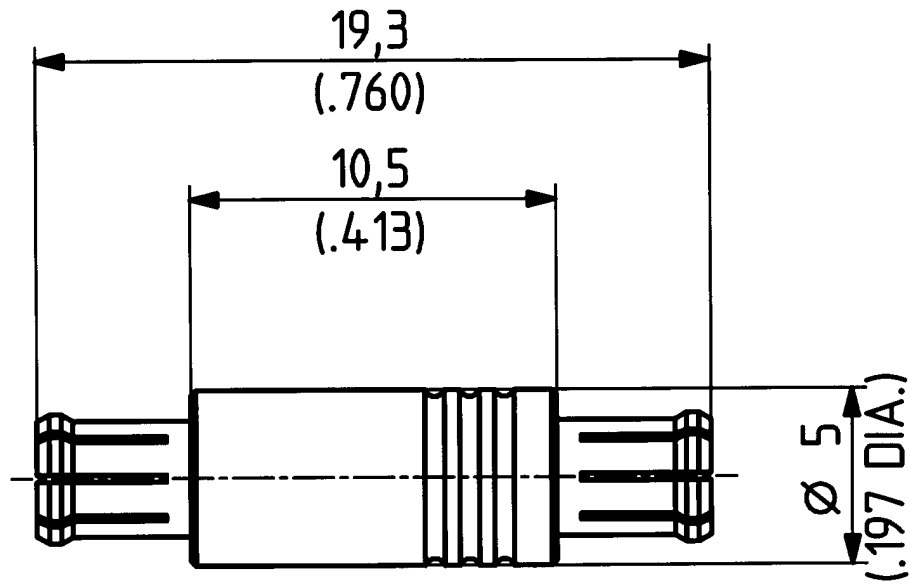

H+S 701 448.05

scale 5:1 	HUBER + SUHNER RFX	drawing number 4.13.32445_1	Index a
dimensions in mm		OZ drawing :	