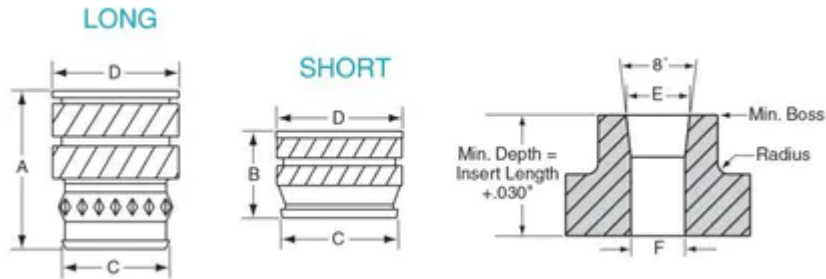

2528X300H

B	0.3 in
Boss Size	0.726 in
Brand	RAF
C	0.354 in
D	0.375 in
F	0.349 in
Finish	None
Length E	0.363 in
Material	Brass
Series	H
Thread Size	1/4-28

PRODUCT OPTIONS

Finish
None
Black Oxide (25)
Bright Dip (13)
Bright Tin over Copper Flash (14)
Cad Plate - Clear Chromate (2)
Cad Plate - Clear Chromate - Commercial