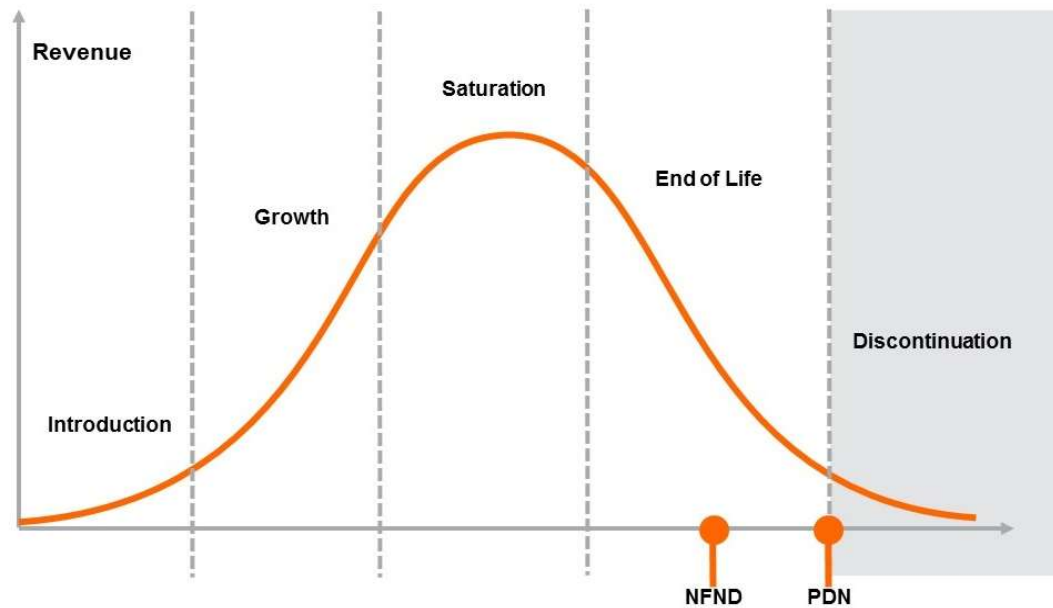

Light is OSRAM

Product Or Individual Q-Code Discontinuation (acc. JEDEC J-STD-048)
OS-PDN-2022-001

04 January 2022

Last order: 30 June 2022
Last delivery: 31 December 2022

Please direct your feedback to your local Sales office.