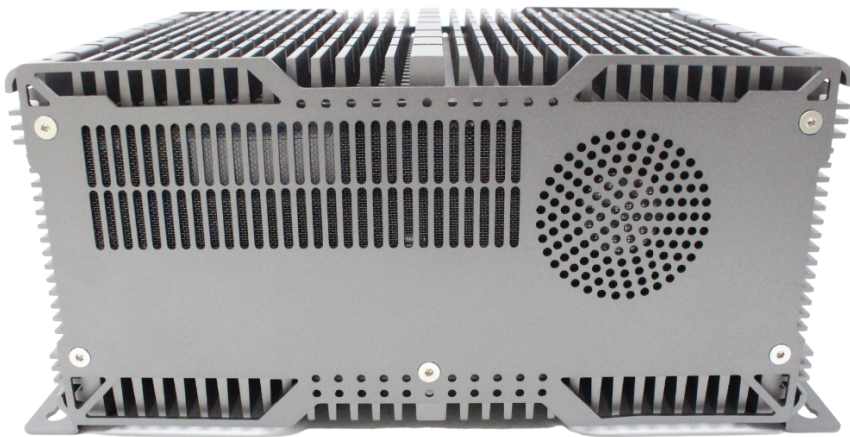

PowerBrick GTX

High Performance Industrial PC

RUGGED COMPUTER

17 QUAD CORE

3 POE PORTS

3 MONITORS SUPPORT

WIRELESS CONNECTIVITY

3 DRIVES SUPPORT

CUSTOM BUILD

PowerBrick GTX

High Performance Industrial PC

RUGGED COMPUTER

FULLY CUSTOMIZABLE | 3 YEAR WARRANTY

SYSTEM

PROCESSOR	INTEL I5 OR I7
STORAGE	SATA III SSD (3x PORTS)
MEMORY	MAX 64 GB
OPERATING SYSTEM	WINDOWS OR LINUX
GPU	NVIDIA OR AMD 16x PCI-E
WATCHDOG	TIMER SUPPORT, 1- 255 STEP

I / O

VIDEO	1x HDMI, 1x VGA OUTPUT OR 2x VGA OUTPUT
LAN	3x RJ45 GBE PORTS
CONNECTION	COM X2, 4x USB 2.0 4X 3.0
WIRELESS	WIFI, BT, 3G/4G/LTE
PCI EXPRESS	16X FOR VIDEO CARD
AUDIO	1x LINE OUT 1x MIC
POE	3X POE PORT