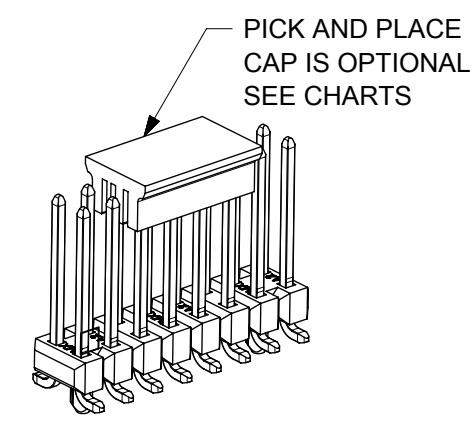

PCB LAYOUT: COMPONENT SIDE  
(FOR CKT 04,06 AND 08 REFER SHEET 2)

PEG OPTIONS  
NO PEG  
1.40 = SHORT PEG  
3.30 = LONG PEG

SOLDER PAD FOR CKTS WITHOUT PEGS

NOTES:

- HOUSING MATERIAL: LCP, UL 94V-0 COLOR: BLACK  
PIN MATERIAL: COPPER ALLOY
- FINISH:  
124 = BRIGHT TIN: 3.81 MICROMETERS MIN OVER MATTE NICKEL  
207 = SELECT GOLD: 0.38 MICROMETERS MIN IN CONTACT AREA  
SELECT BRIGHT TIN: 2.0 MICROMETERS MIN IN SMT TAIL BOTH OVER NICKEL.  
206 = SELECT GOLD: 0.75 MICROMETERS MIN IN CONTACT AREA  
SELECT BRIGHT TIN: 2.0 MICROMETERS MIN IN SMT TAIL BOTH OVER NICKEL.  
197 = REFLOW MATTE TIN: 1.52 MICROMETERS MIN OVER MATTE NICKEL  
222 = MATTE TIN: 2.54 MICROMETERS MIN OVER MATTE NICKEL  
118 = BRIGHT TIN: 1.52 MICROMETERS MIN OVER NICKEL
- PRODUCT SPECIFICATION: PS-71308
- PACKAGING SPECIFICATION: SEE CHART
- COSMETIC SPECIFICATION: PS-45499-002 CLASS B
- SOLDERABILITY SPECIFICATION: SMES-152