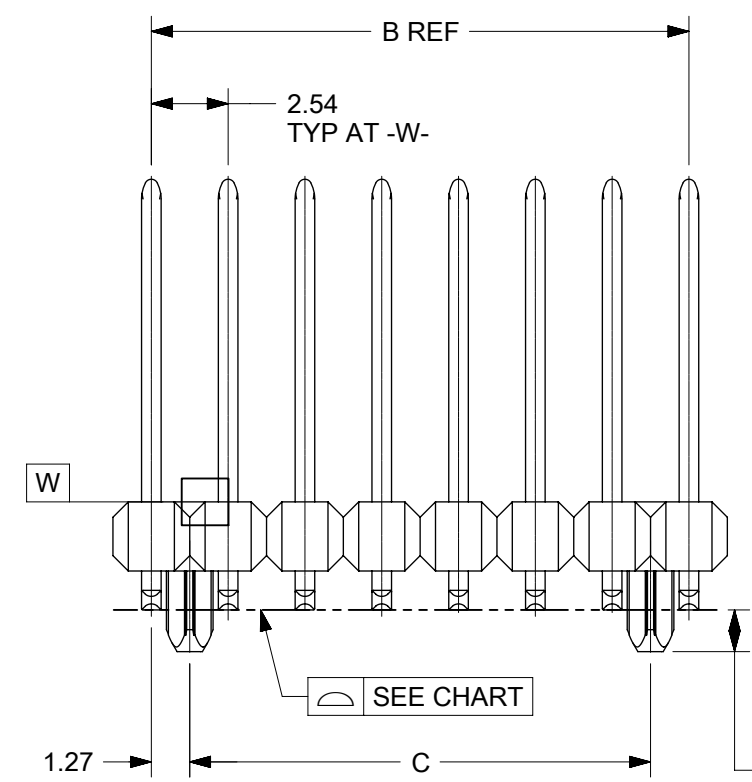

PCB LAYOUT: COMPONENT SIDE  
(FOR CKT 04,06 AND 08 REFER SHEET 2)

PEG OPTIONS  
NO PEG  
1.40 = SHORT PEG  
3.30 = LONG PEG

SOLDER PAD FOR CKTS WITHOUT PEGS

NOTES:

- HOUSING MATERIAL: LCP, UL 94V-0 COLOR: BLACK  
PIN MATERIAL: COPPER ALLOY
- FINISH:  
124 = BRIGHT TIN: 3.81 MICROMETERS MIN OVER MATTE NICKEL  
207 = SELECT GOLD: 0.38 MICROMETERS MIN IN CONTACT AREA  
SELECT BRIGHT TIN: 2.0 MICROMETERS MIN IN SMT TAIL BOTH OVER NICKEL.  
206 = SELECT GOLD: 0.75 MICROMETERS MIN IN CONTACT AREA  
SELECT BRIGHT TIN: 2.0 MICROMETERS MIN IN SMT TAIL BOTH OVER NICKEL.  
197 = REFLOW MATTE TIN: 1.52 MICROMETERS MIN OVER MATTE NICKEL  
222 = MATTE TIN: 2.54 MICROMETERS MIN OVER MATTE NICKEL  
118 = BRIGHT TIN: 1.52 MICROMETERS MIN OVER NICKEL
- PRODUCT SPECIFICATION: PS-71308
- PACKAGING SPECIFICATION: SEE CHART
- COSMETIC SPECIFICATION: PS-45499-002 CLASS B
- SOLDERABILITY SPECIFICATION: SMES-152