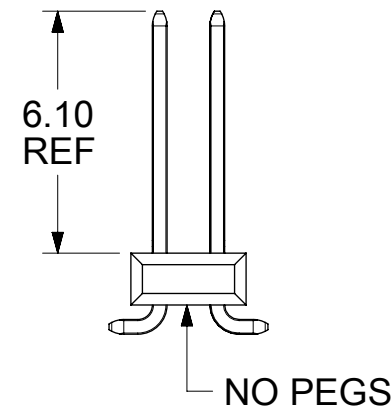

PARTS ON THIS SHEET ARE WITHOUT PEGS WITH 6.10 MATING LENGTH CONTINUED FROM SHEET 2

THIS DRAWING CONTAINS INFORMATION THAT IS PROPRIETARY TO MOLEX ELECTRONIC TECHNOLOGIES, LLC AND SHOULD NOT BE USED WITHOUT WRITTEN PERMISSION									
DIMENSION UNITS	SCALE	CURRENT REV DESC:							
mm	1:1	molex CGRID HEADER ASSY VERTICAL DUAL ROW SMT PRODUCT CUSTOMER DRAWING DOCUMENT NUMBER: 713080000-SD | DOC TYPE: PSD | DOC PART: 000 | REVISION: A9 MATERIAL NUMBER: | CUSTOMER: | SHEET NUMBER: 4 OF 10							
GENERAL TOLERANCES (UNLESS SPECIFIED)									
ANGULAR TOL	± °								
4 PLACES	±								
3 PLACES	±								
2 PLACES	± 0.13	EC NO: 743966		2022/10/27					
1 PLACE	± 0.25	DRWN: DANUSA		2023/03/31					
0 PLACES	± 0.0	CHK'D: SUAIFR		2023/03/31					
DRAFT WHERE APPLICABLE MUST REMAIN WITHIN DIMENSIONS		THIRD ANGLE PROJECTION		DRAWING		SERIES		MATERIAL NUMBER	
		B-SIZE		71308