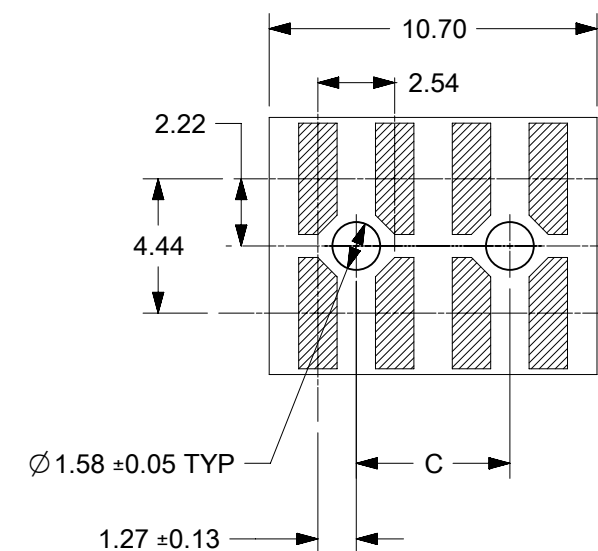

KEEP OUT ZONE FOR CKT 04, 06 and 08
AS CAP DIM IS LARGER THAN PART DIM