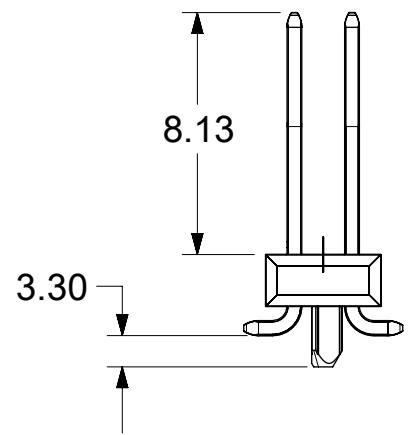

PARTS ON THIS SHEET HAVE LONG PEGS WITH A MATING HEIGHT OF 8.13

THIS DRAWING CONTAINS INFORMATION THAT IS PROPRIETARY TO MOLEX ELECTRONIC TECHNOLOGIES, LLC AND SHOULD NOT BE USED WITHOUT WRITTEN PERMISSION									
DIMENSION UNITS	SCALE	CURRENT REV DESC:							
mm	1:1								
GENERAL TOLERANCES (UNLESS SPECIFIED)		EC NO: 743966			CGRID HEADER ASSY VERTICAL DUAL ROW SMT				
ANGULAR TOL ± °		DRWN: DANUSA 2022/10/27							
4 PLACES ±		CHK'D: SUAIFR 2023/03/31			PRODUCT CUSTOMER DRAWING				
3 PLACES ±		APPR: MRAMAKRISHNA 2023/03/31							
2 PLACES ± 0.13		INITIAL REVISION:			<table border="1"> <tr> <td>DOCUMENT NUMBER</td> <td>DOC TYPE</td> <td>DOC PART</td> <td>REVISION</td> </tr> <tr> <td>713080000-SD</td> <td>PSD</td> <td>000</td> <td>A9</td> </tr> </table>				
1 PLACE ± 0.25		DRWN: KSAMIEC 2017/09/07							
0 PLACES ± 0.0		APPR: FSMITH 2018/07/03							
DRAFT WHERE APPLICABLE MUST REMAIN WITHIN DIMENSIONS		THIRD ANGLE PROJECTION	DRAWING	SERIES	MATERIAL NUMBER	CUSTOMER		SHEET NUMBER	
			B-SIZE	71308				7 OF 10