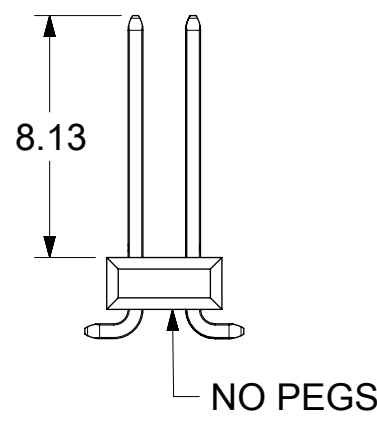

PARTS ON THIS SHEET ARE
WITHOUT PEGS
WITH A MATING HEIGHT OF 8.13

THIS DRAWING CONTAINS INFORMATION THAT IS PROPRIETARY TO MOLEX ELECTRONIC TECHNOLOGIES, LLC AND SHOULD NOT BE USED WITHOUT WRITTEN PERMISSION									
DIMENSION UNITS	SCALE	CURRENT REV DESC:			molex				
mm	1:1								
GENERAL TOLERANCES (UNLESS SPECIFIED)		EC NO: 743966			CGRID HEADER ASSY VERTICAL DUAL ROW SMT				
ANGULAR TOL	± °	DRWN: DANUSA 2022/10/27							
4 PLACES	±	CHK'D: SUAIFR 2023/03/31							
3 PLACES	±	APPR: MRAMAKRISHNA 2023/03/31							
2 PLACES	± 0.13	INITIAL REVISION:			PRODUCT CUSTOMER DRAWING				
1 PLACE	± 0.25	DRWN: KSAMIEC 2017/09/07			DOCUMENT NUMBER		DOC TYPE	DOC PART	REVISION
0 PLACES	± 0.0	APPR: FSMITH 2018/07/03			713080000-SD		PSD	000	A9
DRAFT WHERE APPLICABLE MUST REMAIN WITHIN DIMENSIONS		THIRD ANGLE PROJECTION	DRAWING	SERIES	MATERIAL NUMBER		CUSTOMER		SHEET NUMBER
			B-SIZE	71308					5 OF 10