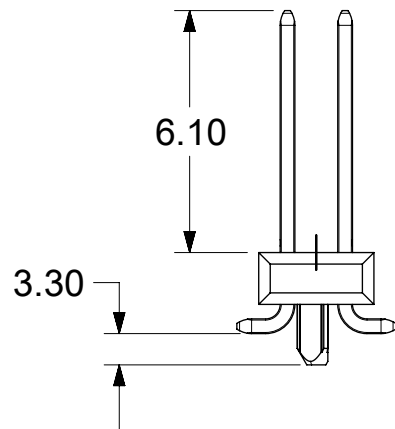

PARTS ON THIS SHEET
HAVE LONG PEGS
WITH A MATING HEIGHT OF 6.10

THIS DRAWING CONTAINS INFORMATION THAT IS PROPRIETARY TO MOLEX ELECTRONIC TECHNOLOGIES, LLC AND SHOULD NOT BE USED WITHOUT WRITTEN PERMISSION									
DIMENSION UNITS	SCALE	CURRENT REV DESC:							
mm	1:1	molex CGRID HEADER ASSY VERTICAL DUAL ROW SMT PRODUCT CUSTOMER DRAWING DOCUMENT NUMBER: 713080000-SD | DOC TYPE: PSD | DOC PART: 000 | REVISION: A9 MATERIAL NUMBER: | CUSTOMER: | SHEET NUMBER: 6 OF 10							
GENERAL TOLERANCES (UNLESS SPECIFIED)									
ANGULAR TOL	± °								
4 PLACES	±								
3 PLACES	±								
2 PLACES	± 0.13	EC NO: 743966		2022/10/27		2023/03/31		2023/03/31	
1 PLACE	± 0.25	INITIAL REVISION:		2017/09/07		2018/07/03			
0 PLACES	± 0.0	DRWN: KSAMIEC		2017/09/07		2018/07/03			
DRAFT WHERE APPLICABLE MUST REMAIN WITHIN DIMENSIONS		THIRD ANGLE PROJECTION	DRAWING	SERIES					
			B-SIZE	71308					

9 8 7 6 5 4 3 2 1