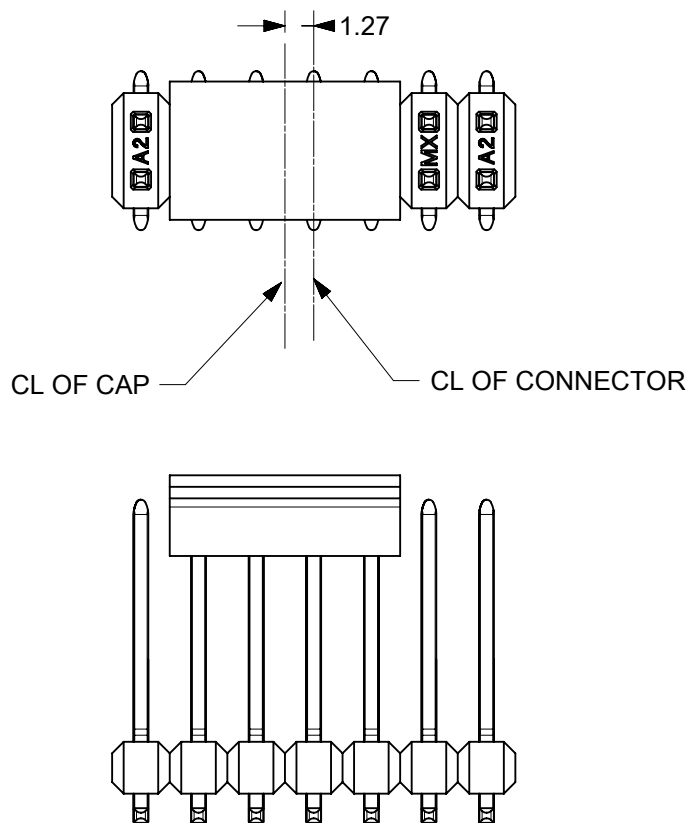

PCB LAYOUT: COMPONENT SIDE  
(FOR CKT 04,06 AND 08 REFER SHEET 2)

PEG OPTIONS  
NO PEG  
1.40 = SHORT PEG  
3.30 = LONG PEG

SOLDER PAD FOR CKTS WITHOUT PEGS

NOTES:

- HOUSING MATERIAL: LCP, UL 94V-0 COLOR: BLACK  
PIN MATERIAL: COPPER ALLOY
- FINISH:  
124 = BRIGHT TIN: 3.81 MICROMETERS MIN OVER MATTE NICKEL  
207 = SELECT GOLD: 0.38 MICROMETERS MIN IN CONTACT AREA  
SELECT BRIGHT TIN: 2.0 MICROMETERS MIN IN SMT TAIL BOTH OVER NICKEL.  
206 = SELECT GOLD: 0.75 MICROMETERS MIN IN CONTACT AREA  
SELECT BRIGHT TIN: 2.0 MICROMETERS MIN IN SMT TAIL BOTH OVER NICKEL.  
197 = REFLOW MATTE TIN: 1.52 MICROMETERS MIN OVER MATTE NICKEL  
222 = MATTE TIN: 2.54 MICROMETERS MIN OVER MATTE NICKEL  
118 = BRIGHT TIN: 1.52 MICROMETERS MIN OVER NICKEL
- PRODUCT SPECIFICATION: PS-71308
- PACKAGING SPECIFICATION: SEE CHART
- COSMETIC SPECIFICATION: PS-45499-002 CLASS B
- SOLDERABILITY SPECIFICATION: SMES-152

PICK AND PLACE CAP POSITION TO CONNECTOR

FOR CKT 04 and 08

FOR CKT 06

FOR CKT 12,16,20,24,28,32,36,40,44,48,52,56,60  
64,68,72,76,80,84,88,92,96 and 100

FOR CKT 10,14,18,22,26,30,34,38,42,46,50,54,58  
62,66,70,74,78,82,86,90,94 and 98