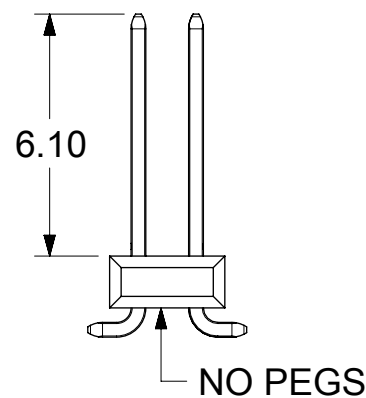

PARTS ON THIS SHEET ARE
WITHOUT PEGS
WITH 6.10 MATING LENGTH

THIS DRAWING CONTAINS INFORMATION THAT IS PROPRIETARY TO MOLEX ELECTRONIC TECHNOLOGIES, LLC AND SHOULD NOT BE USED WITHOUT WRITTEN PERMISSION									
DIMENSION UNITS	SCALE	CURRENT REV DESC:							
mm	1:1	molex CGRID HEADER ASSY VERTICAL DUAL ROW SMT PRODUCT CUSTOMER DRAWING DOCUMENT NUMBER: 713080000-SD | DOC TYPE: PSD | DOC PART: 000 | REVISION: A9 MATERIAL NUMBER: | CUSTOMER: | SHEET NUMBER: 3 OF 10							
GENERAL TOLERANCES (UNLESS SPECIFIED)									
ANGULAR TOL	± °								
4 PLACES	±								
3 PLACES	±								
2 PLACES	± 0.13	EC NO: 743966	2022/10/27						
1 PLACE	± 0.25	DRWN: DANUSA	2023/03/31						
0 PLACES	± 0.0	CHK'D: SUAIFR	2023/03/31						
DRAFT WHERE APPLICABLE MUST REMAIN WITHIN DIMENSIONS		THIRD ANGLE PROJECTION		DRAWING	SERIES				
		B-SIZE		71308