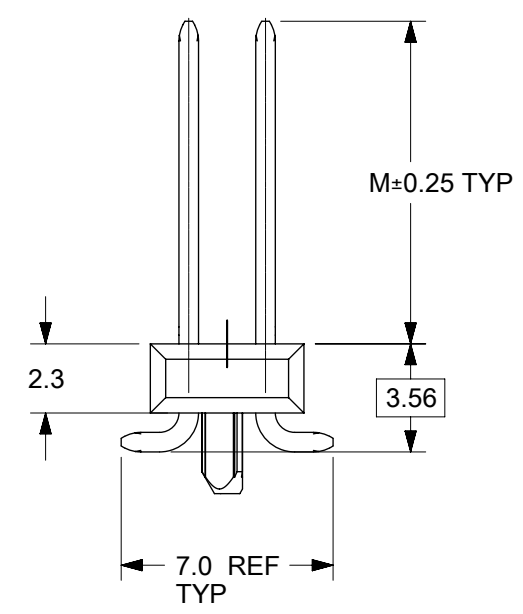

PCB LAYOUT: COMPONENT SIDE  
(FOR CKT 04,06 AND 08 REFER SHEET 2)

PEG OPTIONS  
NO PEG  
1.40 = SHORT PEG  
3.30 = LONG PEG

SOLDER PAD FOR CKTS WITHOUT PEGS

NOTES:

- HOUSING MATERIAL: LCP, UL 94V-0 COLOR: BLACK  
PIN MATERIAL: COPPER ALLOY
- FINISH:  
124 = BRIGHT TIN: 3.81 MICROMETERS MIN OVER MATTE NICKEL  
207 = SELECT GOLD: 0.38 MICROMETERS MIN IN CONTACT AREA  
SELECT BRIGHT TIN: 2.0 MICROMETERS MIN IN SMT TAIL BOTH OVER NICKEL.  
206 = SELECT GOLD: 0.75 MICROMETERS MIN IN CONTACT AREA  
SELECT BRIGHT TIN: 2.0 MICROMETERS MIN IN SMT TAIL BOTH OVER NICKEL.  
197 = REFLOW MATTE TIN: 1.52 MICROMETERS MIN OVER MATTE NICKEL  
222 = MATTE TIN: 2.54 MICROMETERS MIN OVER MATTE NICKEL  
118 = BRIGHT TIN: 1.52 MICROMETERS MIN OVER NICKEL
- PRODUCT SPECIFICATION: PS-71308
- PACKAGING SPECIFICATION: SEE CHART
- COSMETIC SPECIFICATION: PS-45499-002 CLASS B
- SOLDERABILITY SPECIFICATION: SMES-152