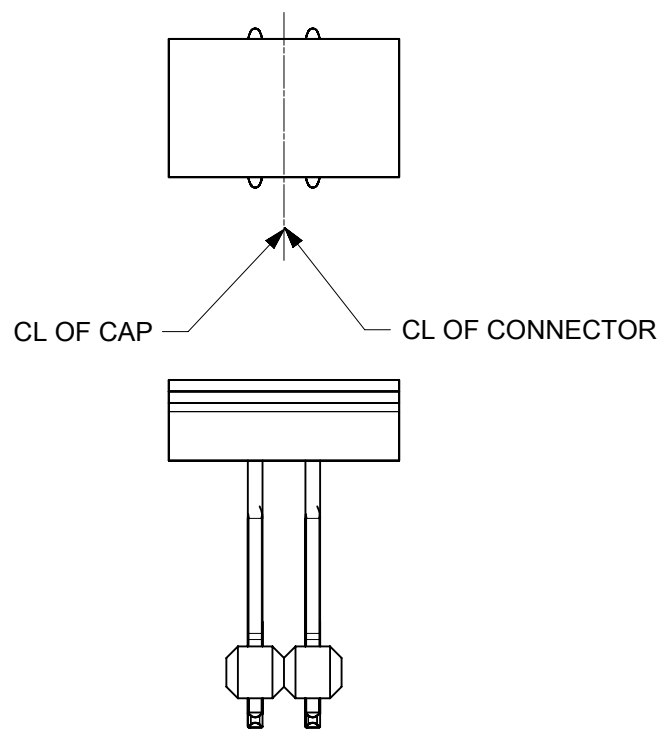

PICK AND PLACE CAP POSITION TO CONNECTOR

FOR CKT 04 and 08