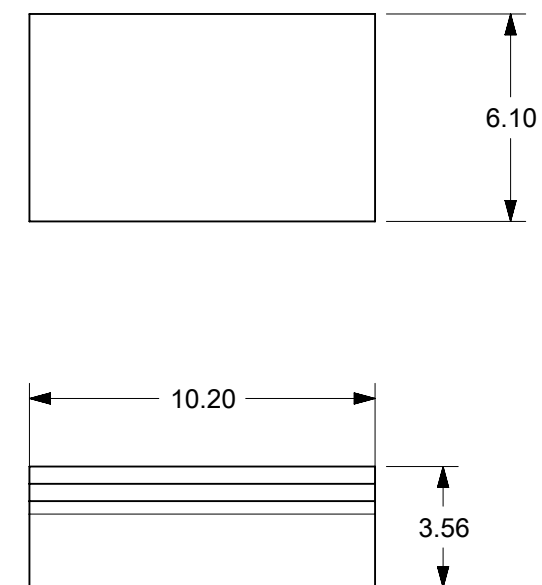

PICK AND PLACE CAP DIMENSIONS