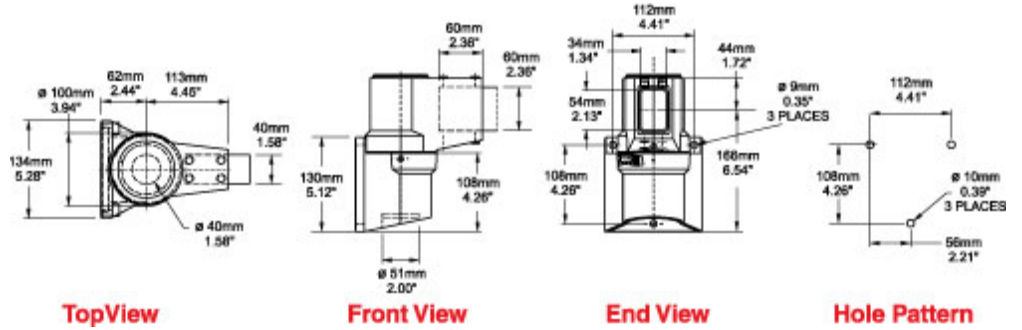

## Tara Plus Wall Joint TPSSWJ Series

- Accepts 60x40mm rectangular tube perpendicular to its mounting surface.
- Die-cast Aluminum G Al Si 12.
- Rotates 186°.
- Accessible from the top.

Part No. **R149-010-000**