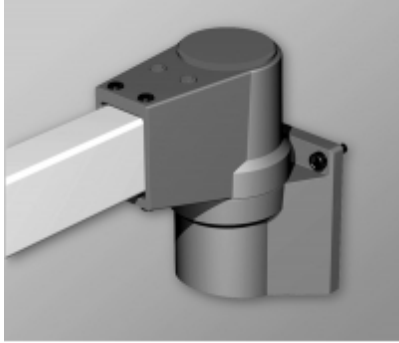

## Tara Plus Wall Joint TPSSWJ Series

- Accepts 60x40mm rectangular tube perpendicular to its mounting surface.
- Die-cast Aluminum G Al Si 12.
- Rotates 186°.
- Accessible from the top.

Part No. **R149-010-000**

Tags: TPSS, tara plus, taraplus, suspension system, wall, joint, rectangular, operator, rotate

Data subject to change without notice

© 2023. Hammond Manufacturing Ltd. All rights reserved.