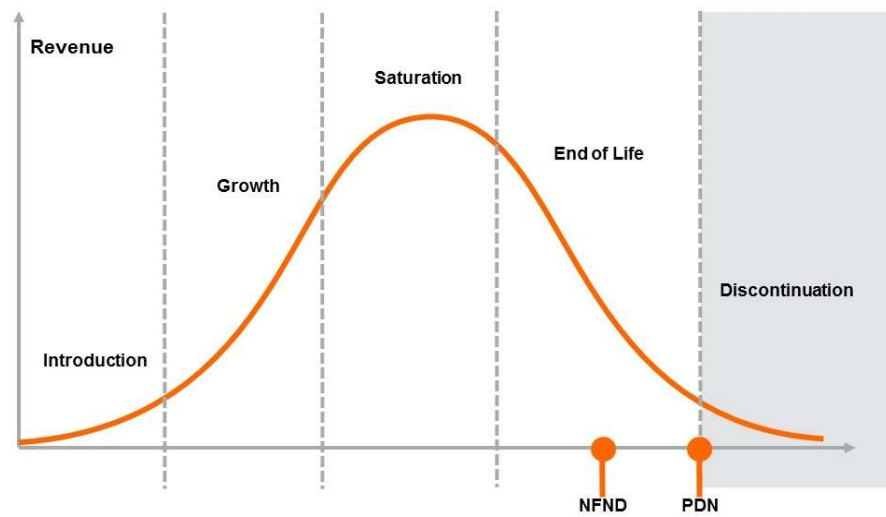

Light is OSRAM

Product Or Individual Q-Code Discontinuation (acc. JEDEC J-STD-048) OS-PDN-2021-113

01 October 2021

Last order: 01 April 2022
Last delivery: 01 October 2022

Please direct your feedback to your local Sales office.