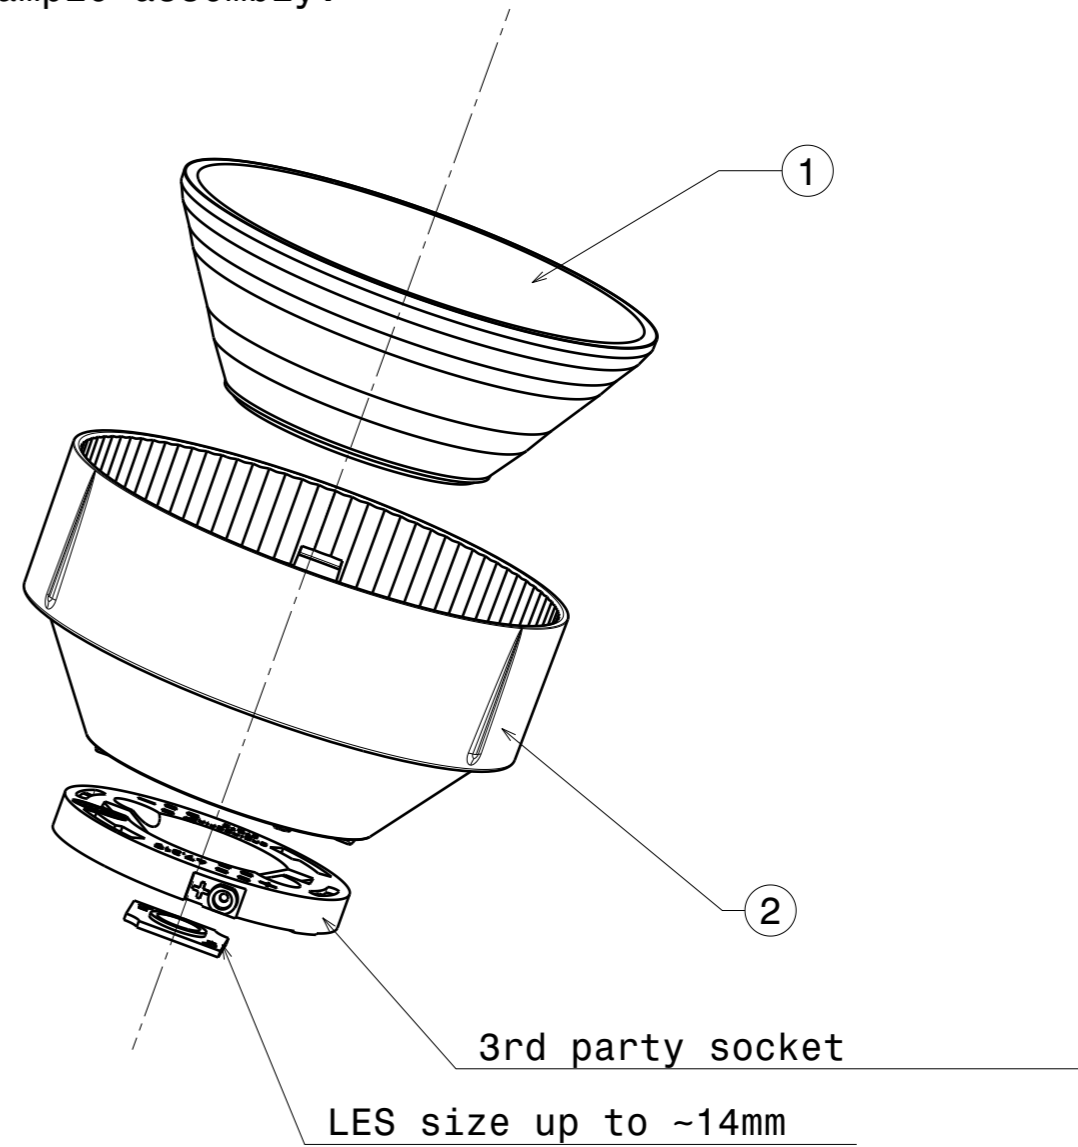

Example assembly:

Bottom view  
Scale: 1:1

Side view A  
Scale: 1:1

INDEX	PART NO	MATERIAL	COLOUR
1	CARMEN-LENS	PMMA	
2	F15211_CARMEN-HLD-B	PC	BLACK

Tolerances if not otherwise shown  
According to DIN ISO 2768-1  
Linear measures:  
up to 30mm class M, otherwise class C  
According to DIN ISO 2768-2  
Form and position: class L

**LEDiL** LediL Oy  
Salorankatu 10  
FIN 24240 SALO  
Finland

THIRD ANGLE PROJECTION:

DRAWING TITLE  
**CARMEN-B**

This drawing is the property of LEDiL Oy. It may not be reproduced, copied or communicated without a written agreement with LEDiL Oy.

SIZE PART NUMBER  
**A3**

SCALE 1:1 WEIGHT SHEET 1/1