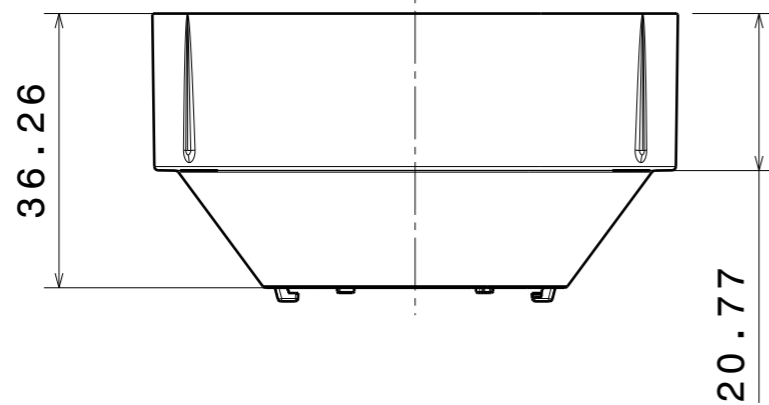

Example assembly:

Bottom view  
Scale: 1:1

Side view A  
Scale: 1:1

INDEX	PART NO	MATERIAL	COLOUR
1	CARMEN-LENS	PMMA	
2	F15211_CARMEN-HLD-B	PC	BLACK

Tolerances if not otherwise shown  
According to DIN ISO 2768-1  
Linear measures:  
up to 30mm class M, otherwise class C  
According to DIN ISO 2768-2  
Form and position: class L

SIZE PART NUMBER  
**A3**

SCALE 1:1 WEIGHT SHEET 1/1