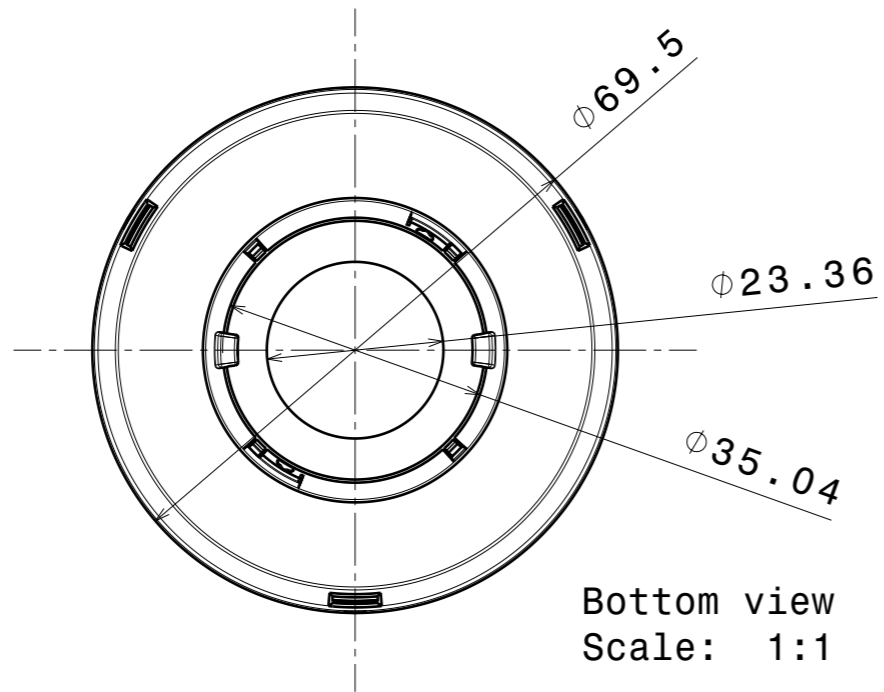

Example assembly:

Bottom view  
Scale: 1:1

Side view A  
Scale: 1:1

INDEX	PART NO	MATERIAL	COLOUR
1	CARMEN-LENS	PMMA	
2	F15211_CARMEN-HLD-B	PC	BLACK

Tolerances if not otherwise shown  
According to DIN ISO 2768-1  
Linear measures:  
up to 30mm class M, otherwise class C  
According to DIN ISO 2768-2  
Form and position: class L

**LEDiL** LediL Oy  
Salorankatu 10  
FIN 24240 SALO  
Finland

THIRD ANGLE PROJECTION:

DRAWING TITLE  
**CARMEN-B**

This drawing is the property of LEDiL Oy. It may not be reproduced, copied or communicated without a written agreement with LEDiL Oy.

SIZE PART NUMBER  
**A3**

SCALE 1:1 WEIGHT SHEET 1/1