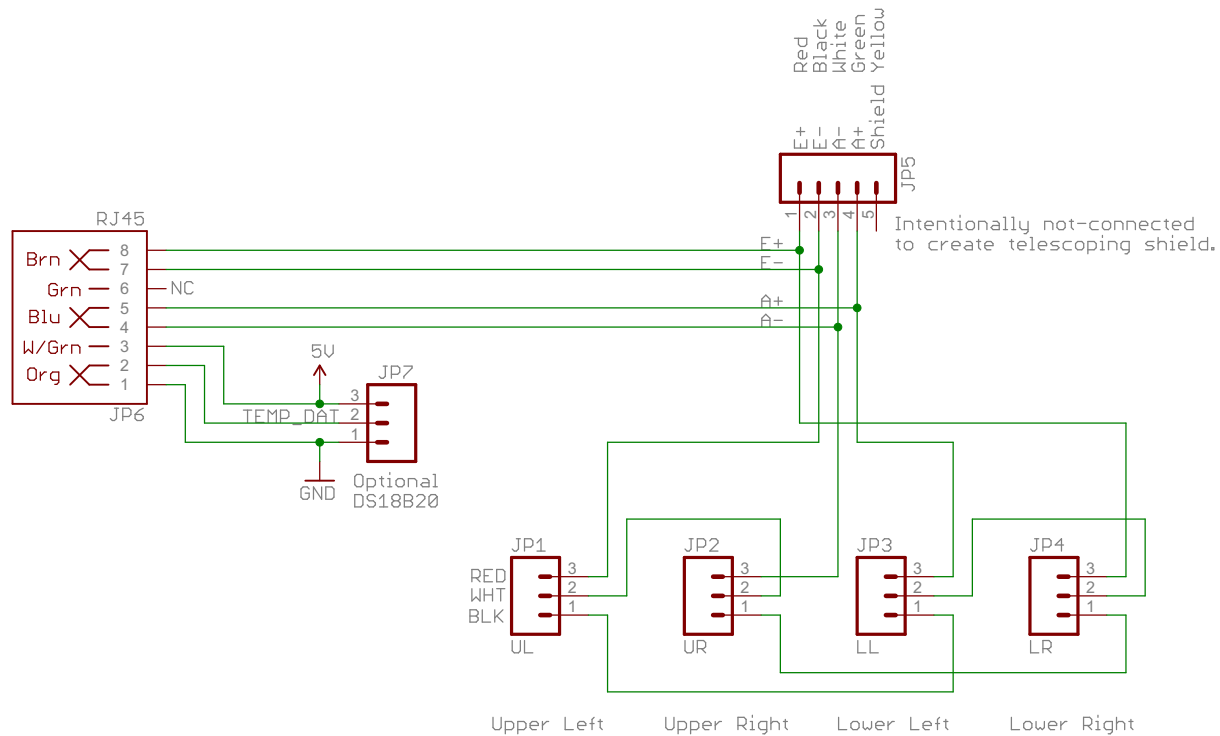

Connections to Amplifier

Common Bathroom Scale
3-Wire Load Sensors

4 load sensors combine to create one load cell

Released under the Creative Commons
Attribution Share-Alike 4.0 License
<https://creativecommons.org/licenses/by-sa/4.0/> ○○○○

TITLE: SparkFun Load Sensor Combinator v10

Design by: N. Seidle

REV:
v10

Date: 8/27/2015 3:51:04 PM

Sheet: 1/1