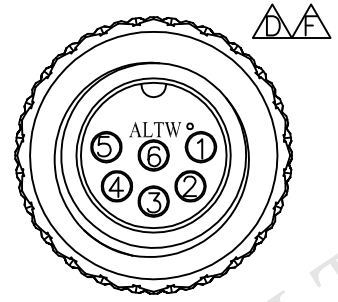

REV.	ECN NO.	DATE	SIGN.	DESCRIPTION
D	LEN-920147~50	2008/10/06	Li Xiu Zhi	Change View
E	LEN-040083~87	2010/04/02	Li Xiu Zhi	Change 19.2 to 19.0
F	LEN1710129~33	2017/01/17	Ruru	Change Logo

Conn.

BSD-06BFFM-SL6AXX

XX:01~99Meter
 01:01Meter
 02:02Meters
 ...
 99:99Meters
 Cable Length(L):01~99Meters

- Note:
- * @C Important Dimension.
 - * Waterproof Rate: IP66
 - * Connector:Nylon+GF ,Black
 - * Female Pin: Copper Alloy,Gold Plated
 - * Cable: Black,UL2464 24AWG*6C+Drain+Al/My, PVC Jacket UV Resistant, OD=5.8mm
 - * Cable Length Tolerance:01M:±40mm
 02M~05M:±60mm
 06M~10M:±100mm
 11M~30M:±200mm
 31M~99M:±500mm

Pin Assignments
Front View

Shield	Drain	地線
6	White	白
5	Red	紅
4	Orange	桔
3	Yellow	黃
2	Green	綠
1	Blue	藍
Conn.	Wire Color	
	Pin Out	

UNIT:mm	
TOLERANCE	±0.5 mm

TITLE	Standard		
	Cable Screw 6Pin F Conn F Pin		
SCALE	Free	SHEET	1 OF 1
REV.	F	SIZE	A4
		@C	:Inspection Item