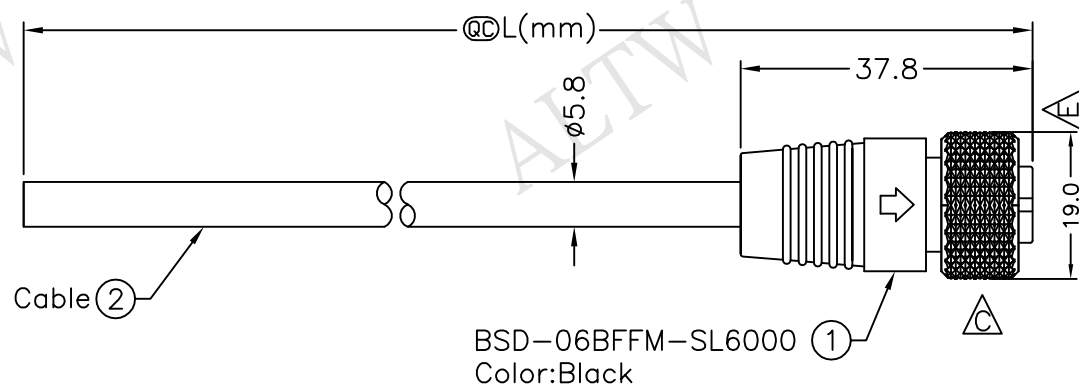

REV.	ECN NO.	DATE	SIGN.	DESCRIPTION
D	LEN-920147~50	2008/10/06	Li Xiu Zhi	Change View
E	LEN-040083~87	2010/04/02	Li Xiu Zhi	Change 19.2 to 19.0
F	LEN1710129~33	2017/01/17	Ruru	Change Logo

Conn.

BSD-06BFFM-SL6AXX

XX:01~99Meter
 01:01Meter
 02:02Meters
 ...
 99:99Meters
 Cable Length(L):01~99Meters

- Note:
- * @C Important Dimension.
 - * Waterproof Rate: IP66
 - * Connector:Nylon+GF ,Black
 - * Female Pin: Copper Alloy,Gold Plated
 - * Cable: Black,UL2464 24AWG*6C+Drain+Al/My, PVC Jacket UV Resistant, OD=5.8mm
 - * Cable Length Tolerance:01M:±40mm
 02M~05M:±60mm
 06M~10M:±100mm
 11M~30M:±200mm
 31M~99M:±500mm

Pin Assignments
Front View

Shield	Drain	地線
6	White	白
5	Red	紅
4	Orange	桔
3	Yellow	黃
2	Green	綠
1	Blue	藍
Conn.	Wire Color	
	Pin Out	

UNIT:mm	
TOLERANCE	±0.5 mm

TITLE	Standard		
	Cable Screw 6Pin F Conn F Pin		
SCALE	Free	SHEET	1 OF 1
REV.	F	SIZE	A4
		@C	:Inspection Item