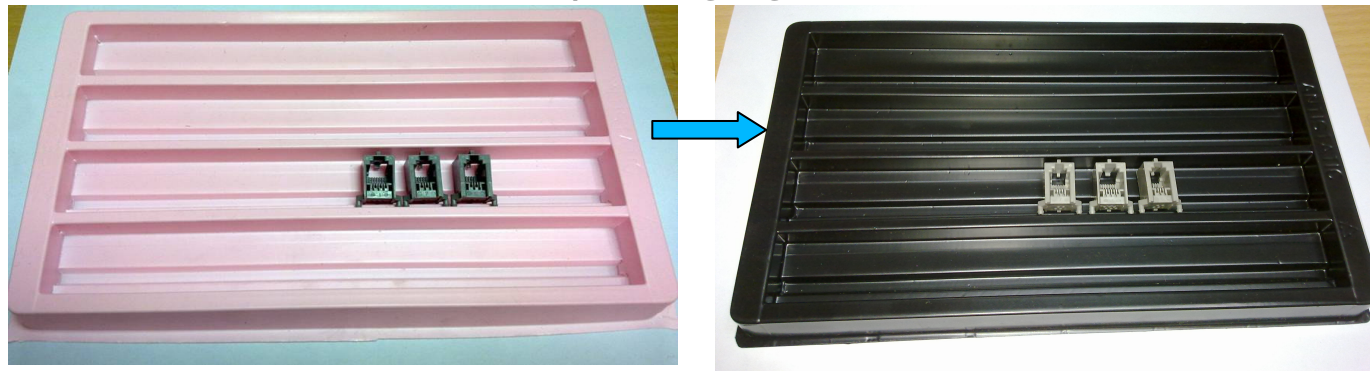

# Change in Packaging Material Color

- Affected Element:
  - Tray packaging defined for Modular jacks 66010 and 66011 Series.
- Change information:
  - Change from Pink PS to Black PS
- Reason For Change:
  - Standardization of packaging.