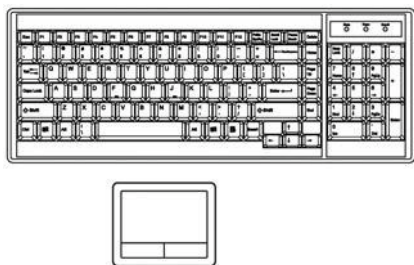

Standard Keyboard

Ge G keyboard integrated with touchpad

Optional layouts

EMEA	United Kingdom	Germany	France	Spain	Norway
	Italy	Russia	Switzerland	Netherlands	Portugal
Asia					
	China	Japan	Korea	Arabia	Turkey

Ordering Part Number

Model	Plug Type
96KVM-R17V8C-EU	European Plug
96KVM-R17V8C-IN	Indian Plug
96KVM-R17V8C-US	US Plug
96KVM-R17V8C-UK	UK Plug