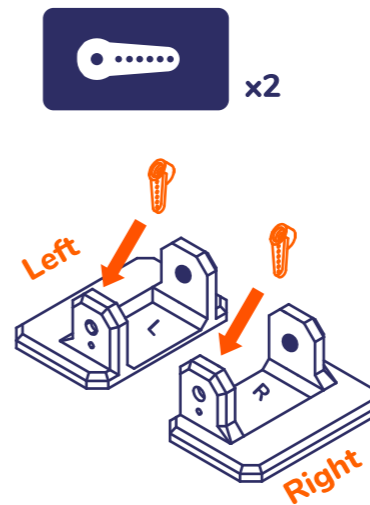

Hello! Otto Builder

I am Otto, your new robot friend. Ready to build me?

1

2

3

4

Adjust angle aprox. at 90° (center of 180° rotation).

5

6

7

8

Adjust angle aprox. at 90° (center of 180° rotation).

9

Check rotation gently, the servo goes 90° left & right

10

11

12

WARNING: CHOKING HAZARD
Small parts: NOT for Children under 3 years

WARNING: CHOKING HAZARD
Small parts: NOT for Children under 3 years