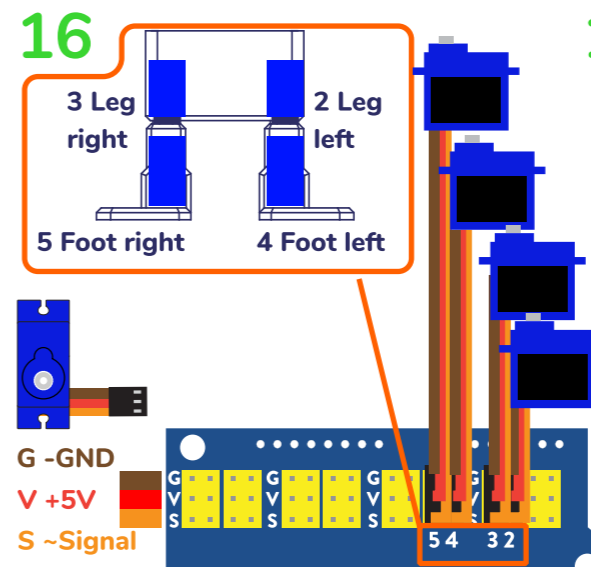

Hello! Otto Builder

I am Otto, your new robot friend. Ready to build me?

1

2

3

4

Adjust angle aprox. at 90° (center of 180° rotation).

5

6

7

8

Adjust angle aprox. at 90° (center of 180° rotation).

9

Check rotation gently, the servo goes 90° left & right

10

11

12

WARNING: CHOKING HAZARD
Small parts: NOT for Children under 3 years

WARNING: CHOKING HAZARD
Small parts: NOT for Children under 3 years