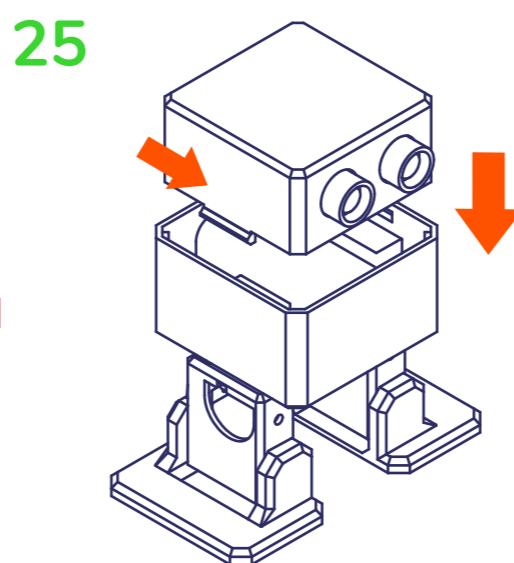

WARNING: CHOKING HAZARD
Small parts: NOT for Children under 3 years