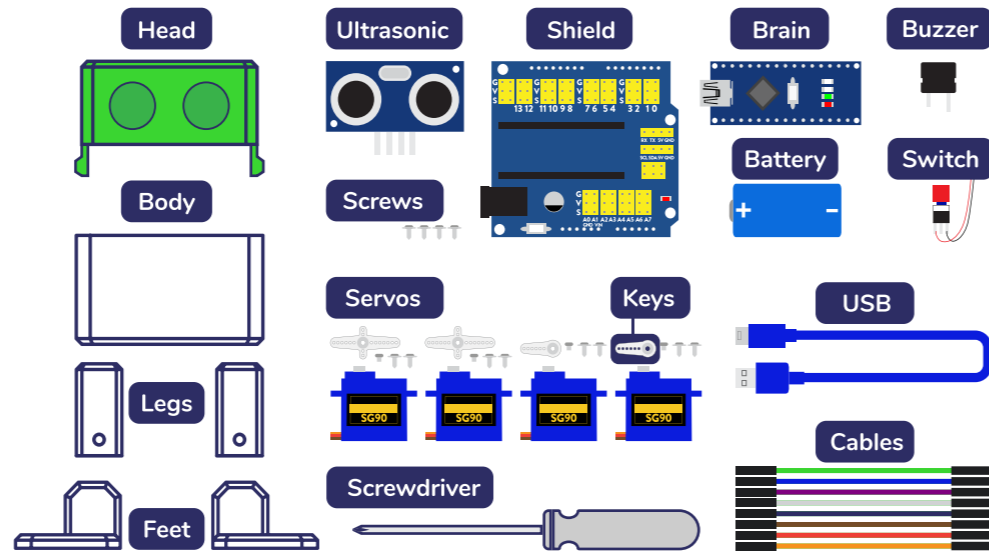

Hello! Otto Builder

I am Otto, your new robot friend. Ready to build me?

1

2

3

4

Adjust angle aprox. at 90° (center of 180° rotation).

5

6

7

8

Adjust angle aprox. at 90° (center of 180° rotation).

9

Check rotation gently, the servo goes 90° left & right

10

11

12

WARNING: CHOKING HAZARD
Small parts: NOT for Children under 3 years

WARNING: CHOKING HAZARD
Small parts: NOT for Children under 3 years