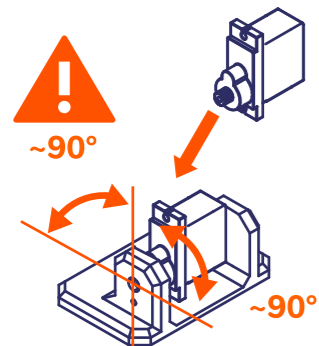

Hello! Otto Builder

I am Otto, your new robot friend. Ready to build me?

1

2

3

4

Adjust angle aprox. at 90° (center of 180° rotation).

5

6

7

8

Adjust angle aprox. at 90° (center of 180° rotation).

9

Check rotation gently, the servo goes 90° left & right

10

11

12

WARNING: CHOKING HAZARD
Small parts: NOT for Children under 3 years

WARNING: CHOKING HAZARD
Small parts: NOT for Children under 3 years