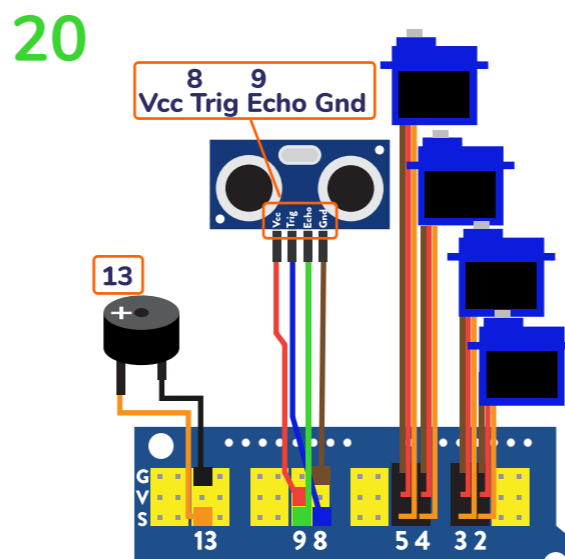

Hello! Otto Builder

I am Otto, your new robot friend. Ready to build me?

1

2

3

4

Adjust angle aprox. at 90° (center of 180° rotation).

5

6

7

8

Adjust angle aprox. at 90° (center of 180° rotation).

9

Check rotation gently, the servo goes 90° left & right

10

11

12

WARNING: CHOKING HAZARD
Small parts: NOT for Children under 3 years

WARNING: CHOKING HAZARD
Small parts: NOT for Children under 3 years