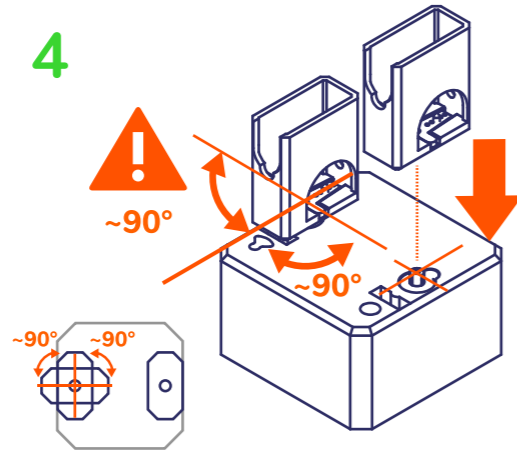

Hello! Otto Builder

I am Otto, your new robot friend. Ready to build me?

1

2

3

4

Adjust angle aprox. at 90° (center of 180° rotation).

5

6

7

8

Adjust angle aprox. at 90° (center of 180° rotation).

9

Check rotation gently, the servo goes 90° left & right

10

11