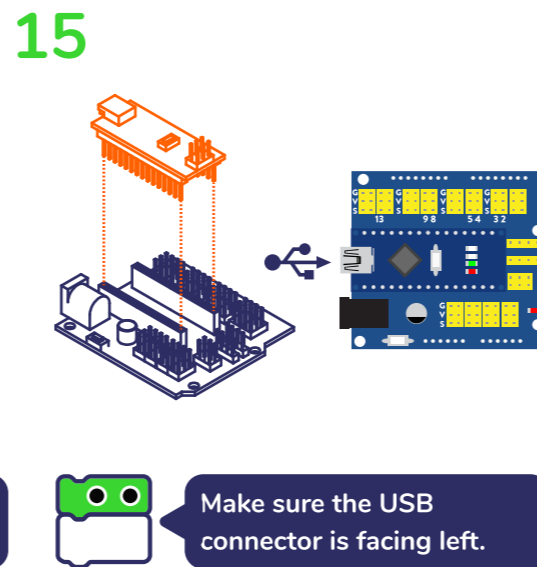

6

7

8

Adjust angle aprox. at 90° (center of 180° rotation).

9

Check rotation gently, the servo goes 90° left & right

10

11

12

WARNING: CHOKING HAZARD
Small parts: NOT for Children under 3 years

WARNING: CHOKING HAZARD
Small parts: NOT for Children under 3 years