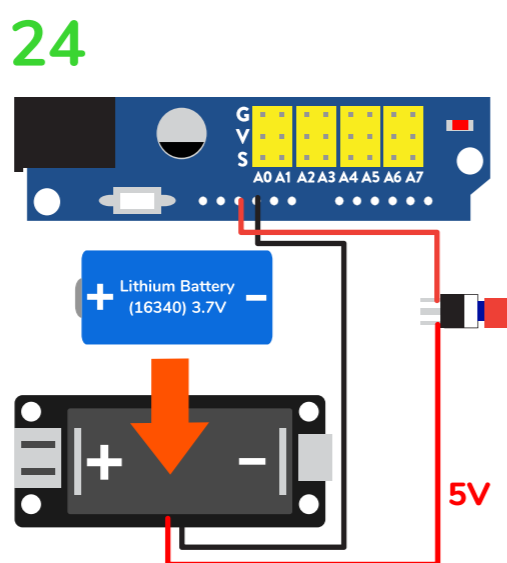

6

7

8

Adjust angle aprox. at 90° (center of 180° rotation).

9

Check rotation gently, the servo goes 90° left & right

10

11

12

WARNING: CHOKING HAZARD
Small parts: NOT for Children under 3 years

WARNING: CHOKING HAZARD
Small parts: NOT for Children under 3 years