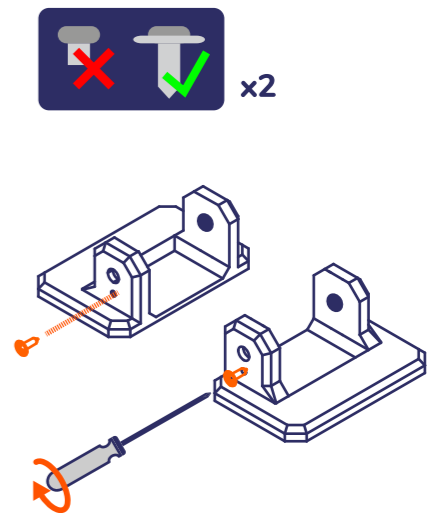

Hello! Otto Builder

I am Otto, your new robot friend. Ready to build me?

1

2

3

4

Adjust angle aprox. at 90° (center of 180° rotation).

5

6

7

8

Adjust angle aprox. at 90° (center of 180° rotation).

9

Check rotation gently, the servo goes 90° left & right

10

11

12

WARNING: CHOKING HAZARD
Small parts: NOT for Children under 3 years

WARNING: CHOKING HAZARD
Small parts: NOT for Children under 3 years