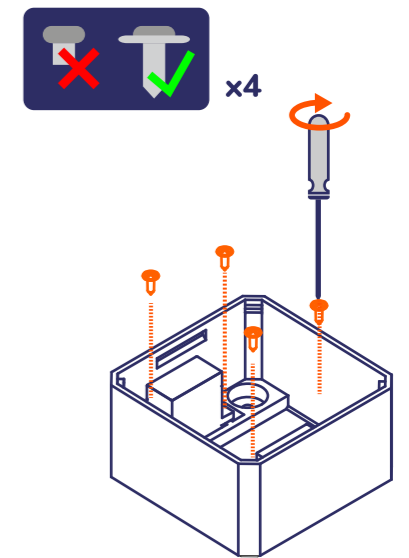

Hello! Otto Builder

I am Otto, your new robot friend. Ready to build me?

1

2

3

4

Adjust angle aprox. at 90° (center of 180° rotation).

5

6

7

8

Adjust angle aprox. at 90° (center of 180° rotation).

9

Check rotation gently, the servo goes 90° left & right

10

11