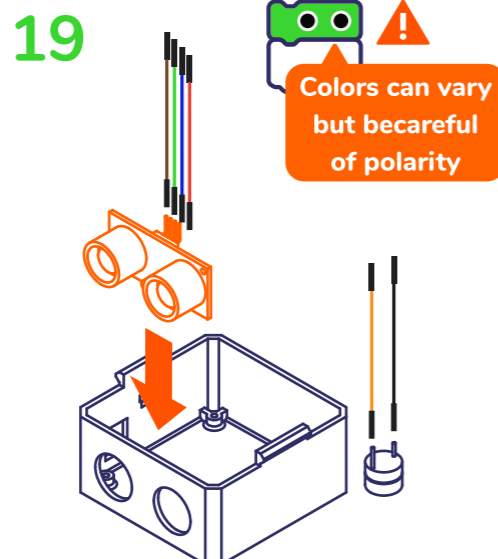

WARNING: CHOKING HAZARD
Small parts: NOT for Children under 3 years