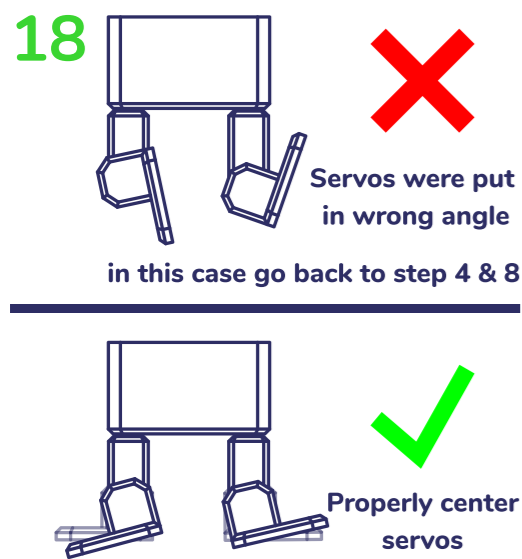

6

7

8

Adjust angle aprox. at 90° (center of 180° rotation).

9

Check rotation gently, the servo goes 90° left & right

10

11

12

WARNING: CHOKING HAZARD
Small parts: NOT for Children under 3 years

WARNING: CHOKING HAZARD
Small parts: NOT for Children under 3 years