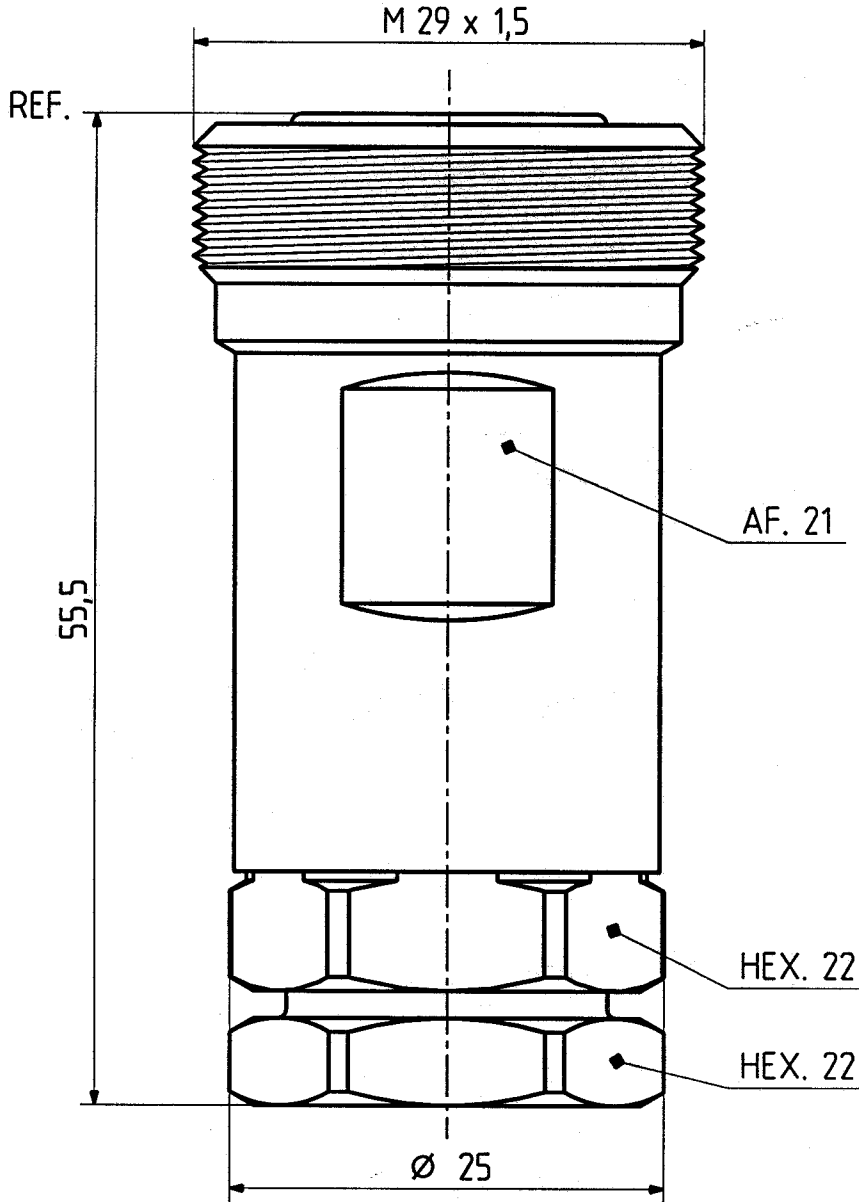

	date	sign
drawn	14.01.99	4515/H.G.
checked	15.3.99	47831/bee
approved	15.3.99	47831/lee

cable shortening dimension

scale 1 : 1,6

H+S 701 448.05

scale
2,5 : 1

HUBER + SUHNER RFX

dimensions in mm

drawing number

4.13.31399

OZ drawing :

Index

a